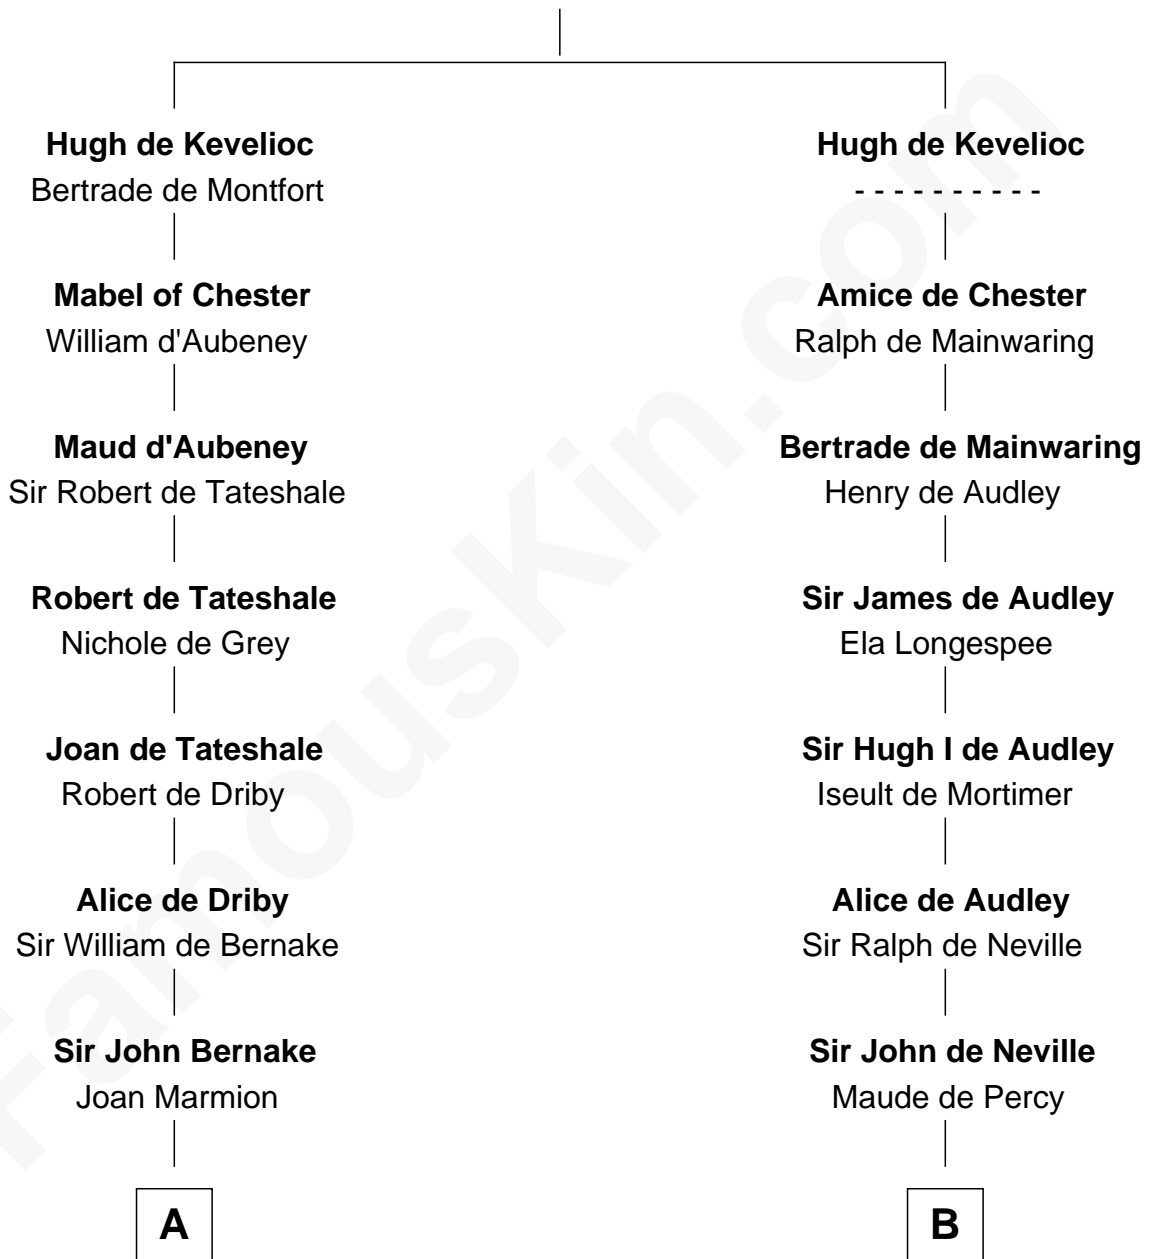

FamousKin.com
Relationship Chart of
John Quincy Adams
6th U.S. President

11th cousin 10 times removed of
King Henry VIII
King of England

Sir Ranulf de Gernons
 Maud of Gloucester

C

Anna Shepard

Daniel Quincy

Col John Quincy

Elizabeth Norton

Elizabeth Quincy

Rev. William Smith

Abigail Quincy Smith

John Adams

John Quincy Adams

6th U.S. President