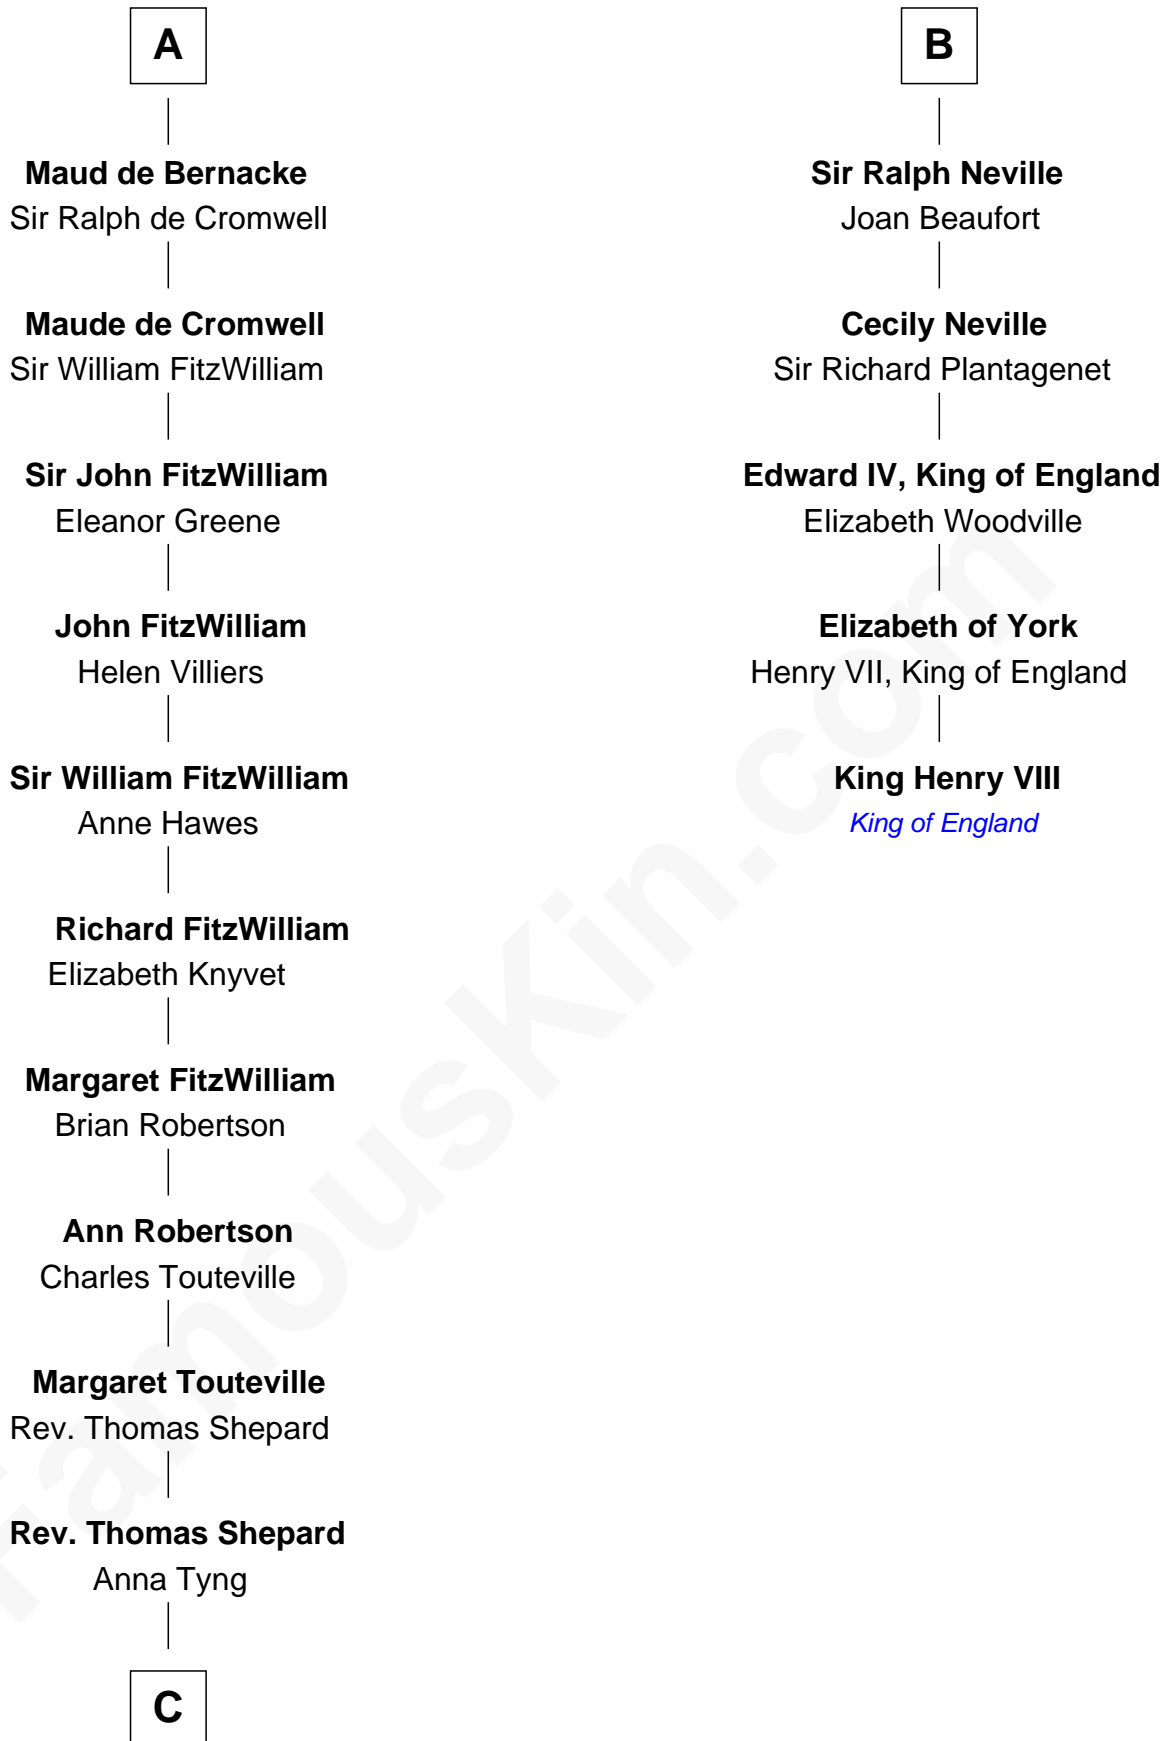

FamousKin.com
Relationship Chart of
John Quincy Adams
6th U.S. President

11th cousin 10 times removed of
King Henry VIII
King of England

Sir Ranulf de Gernons
 Maud of Gloucester

C

Anna Shepard

Daniel Quincy