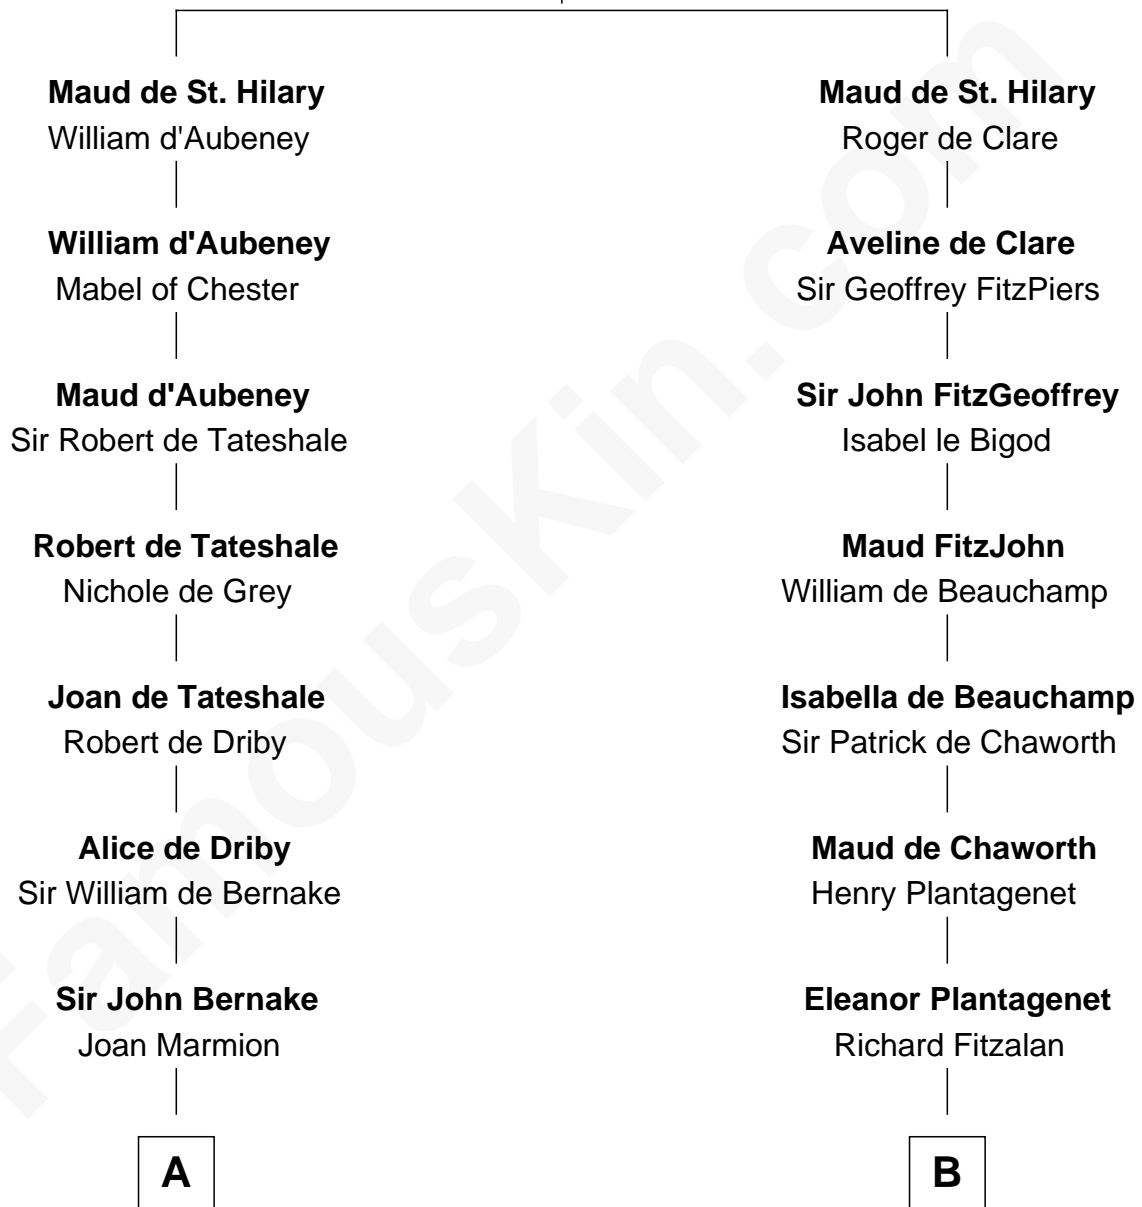

**FamousKin.com**  
**Relationship Chart of**  
**John Quincy Adams**  
*6th U.S. President*

12th cousin 9 times removed of  
**King Henry VIII**  
*King of England*

**James de St. Hilary**  
 Aveline - - - - -

**C**

**Anna Shepard**

Daniel Quincy

**Col John Quincy**

Elizabeth Norton

**Elizabeth Quincy**

Rev. William Smith

**Abigail Quincy Smith**

John Adams

**John Quincy Adams**

*6th U.S. President*