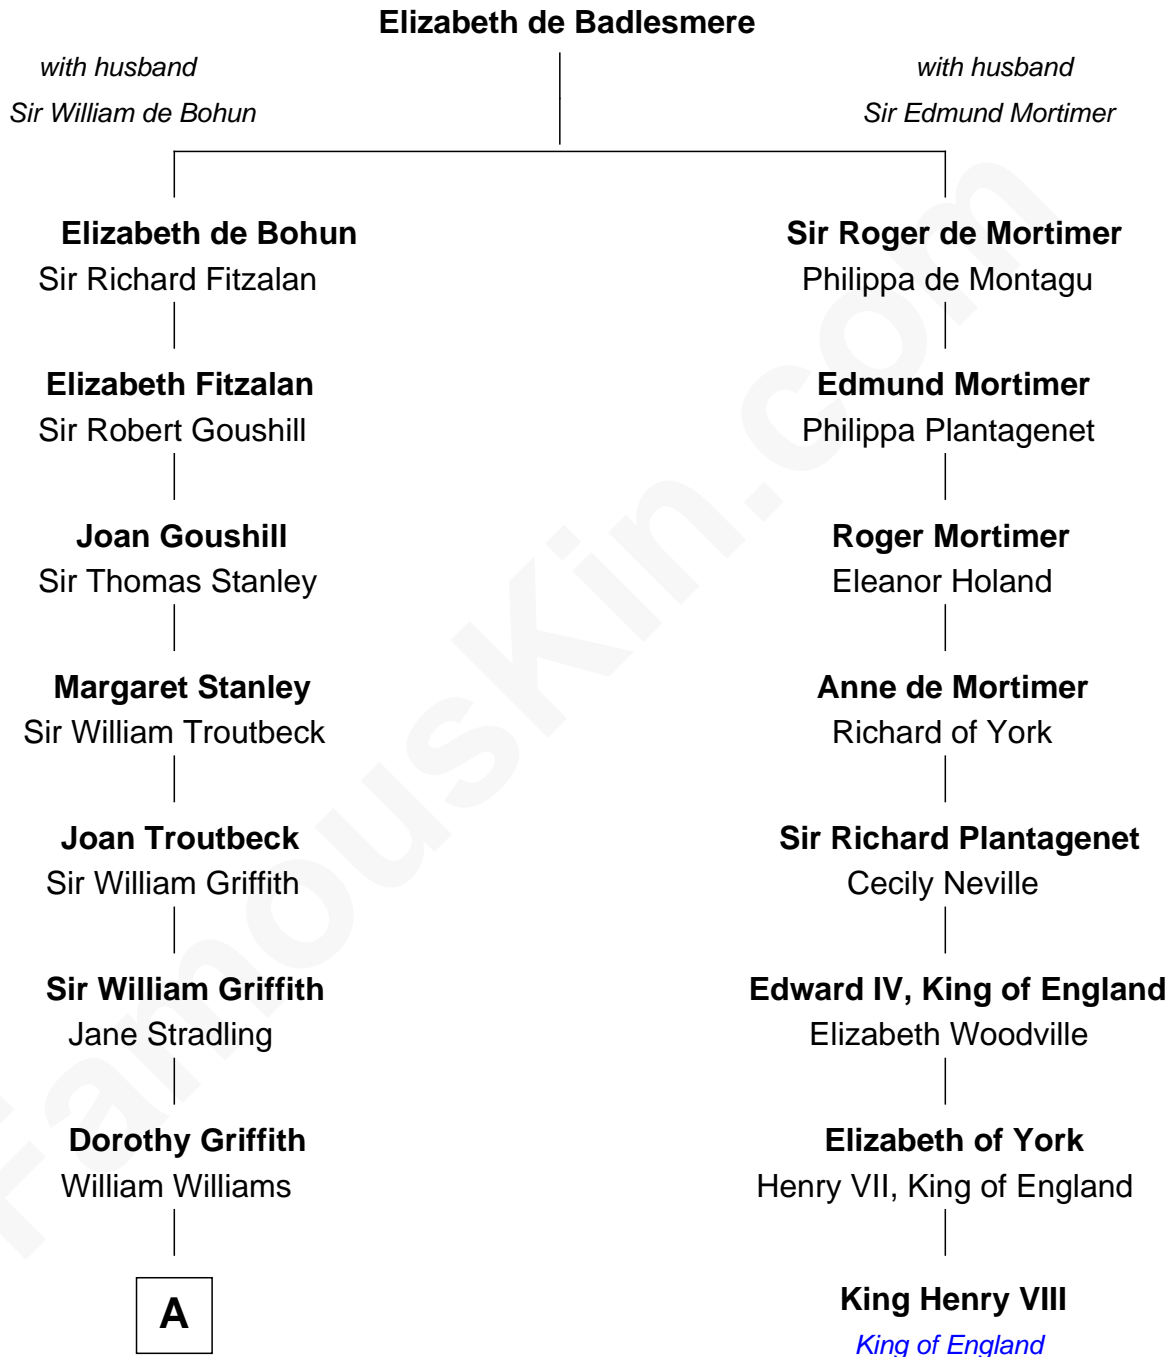

FamousKin.com
Relationship Chart of
John Quincy Adams
6th U.S. President

7th cousin 8 times removed of
King Henry VIII
King of England

A

Jane Williams

William Coytmore

Rowland Coytmore

Katherine Myles

Elizabeth Coytmore