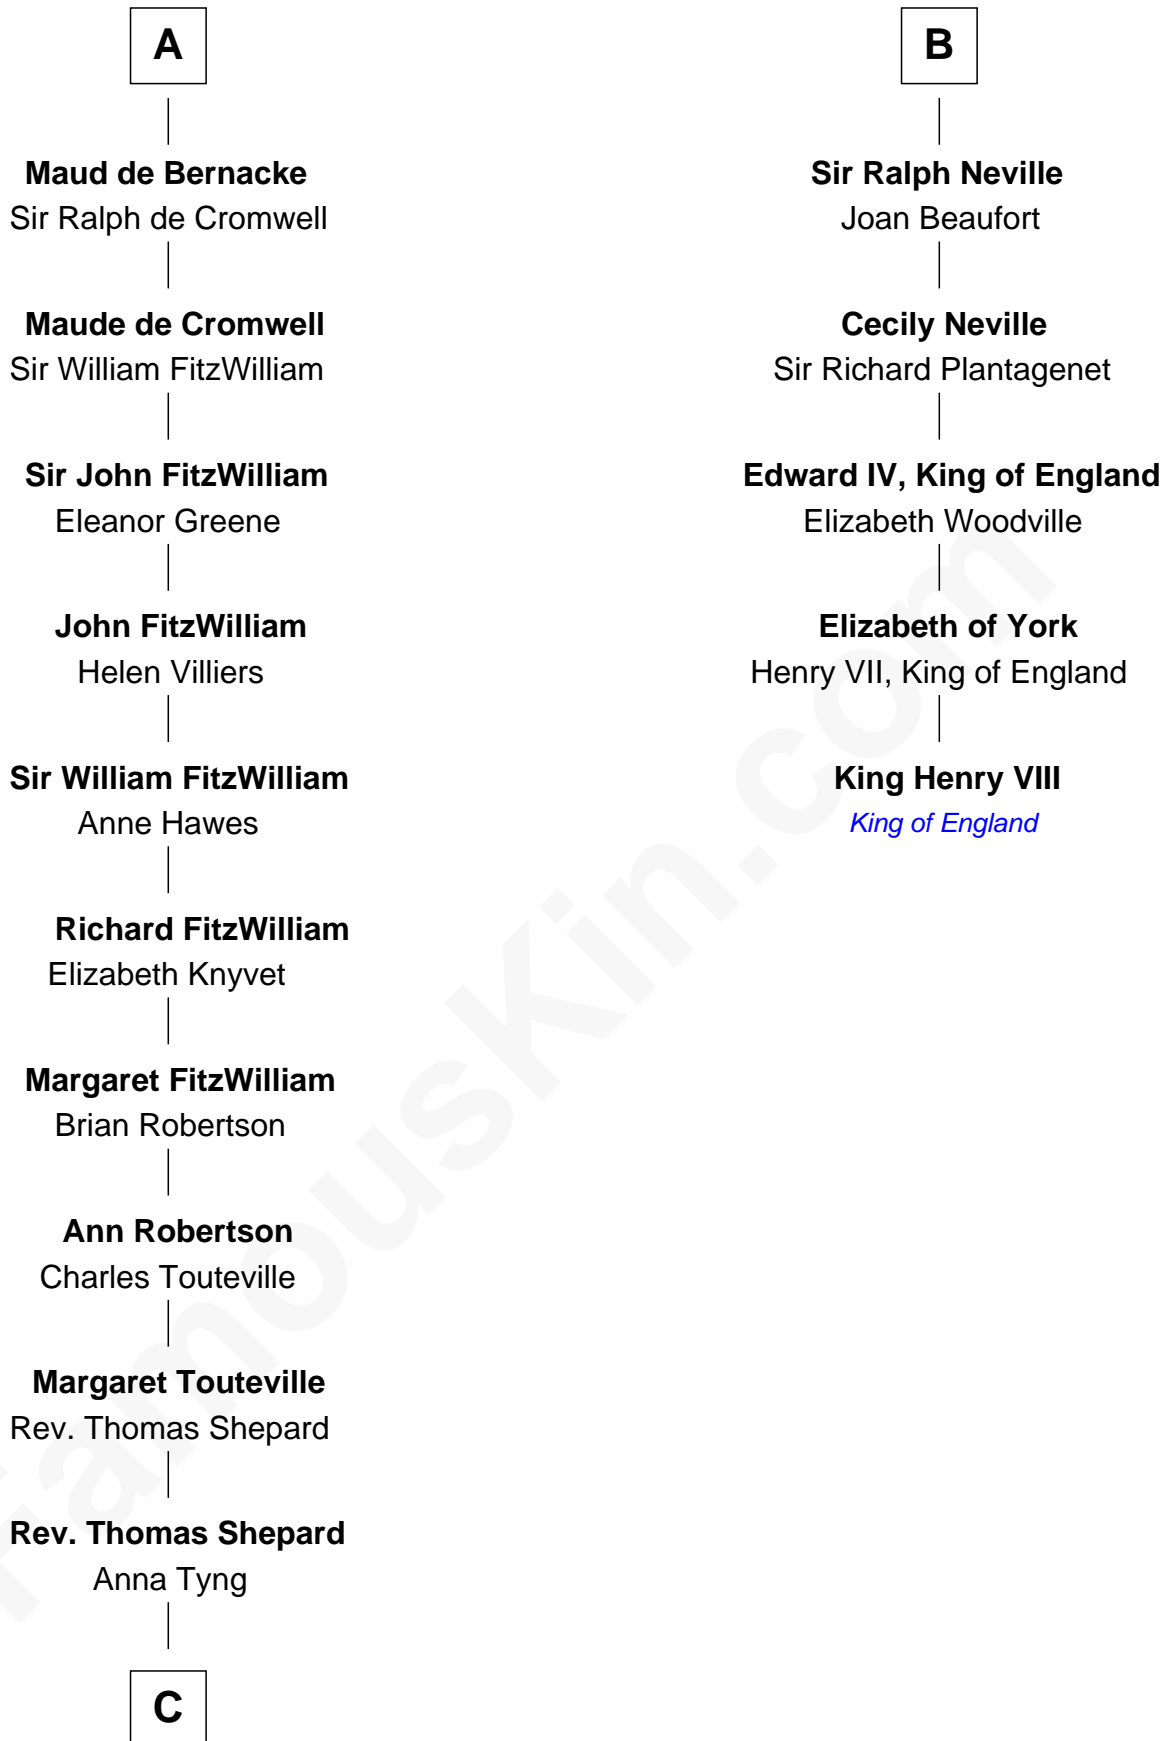

FamousKin.com
Relationship Chart of
John Quincy Adams
6th U.S. President

11th cousin 10 times removed of
King Henry VIII
King of England

C

—
Anna Shepard

Daniel Quincy

—
Col John Quincy

Elizabeth Norton

—
Elizabeth Quincy