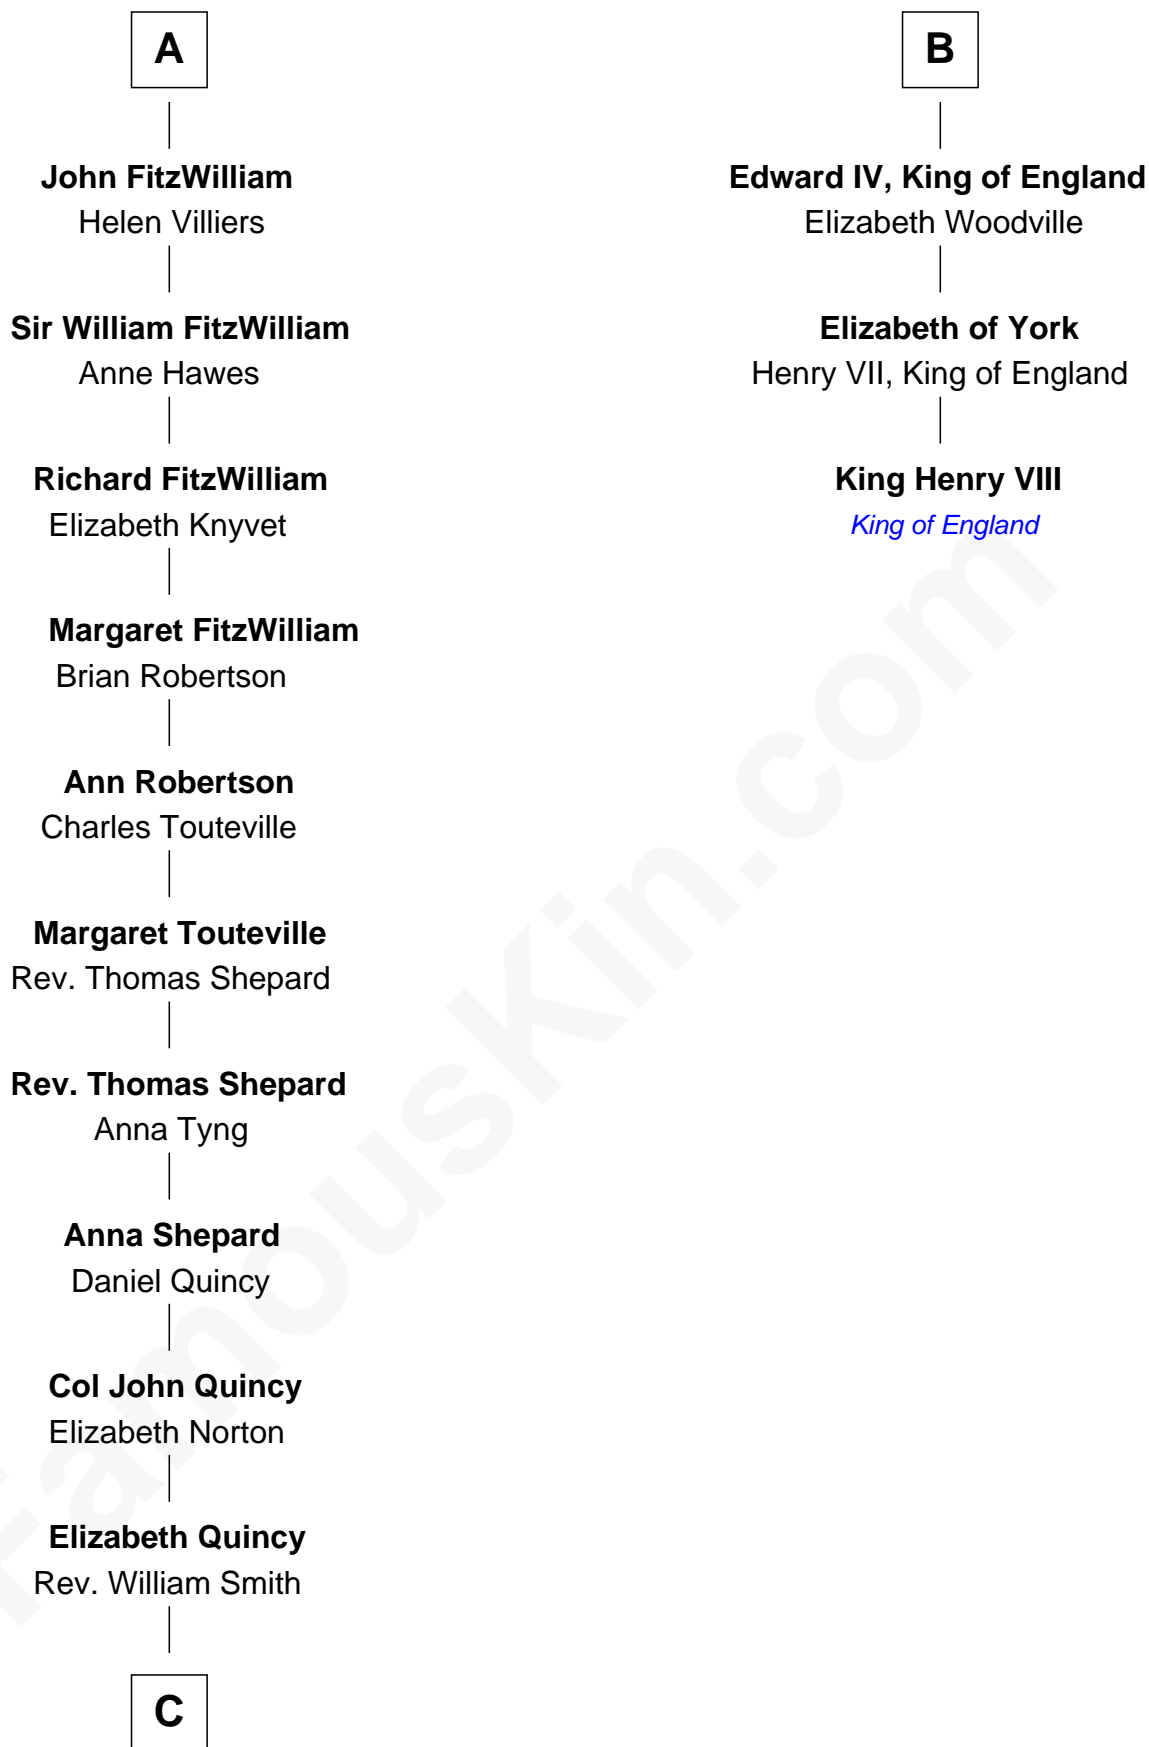

**FamousKin.com**  
**Relationship Chart of**  
**John Quincy Adams**  
*6th U.S. President*

9th cousin 9 times removed of  
**King Henry VIII**  
*King of England*

**Sir William Longespee**  
 Ela of Salisbury