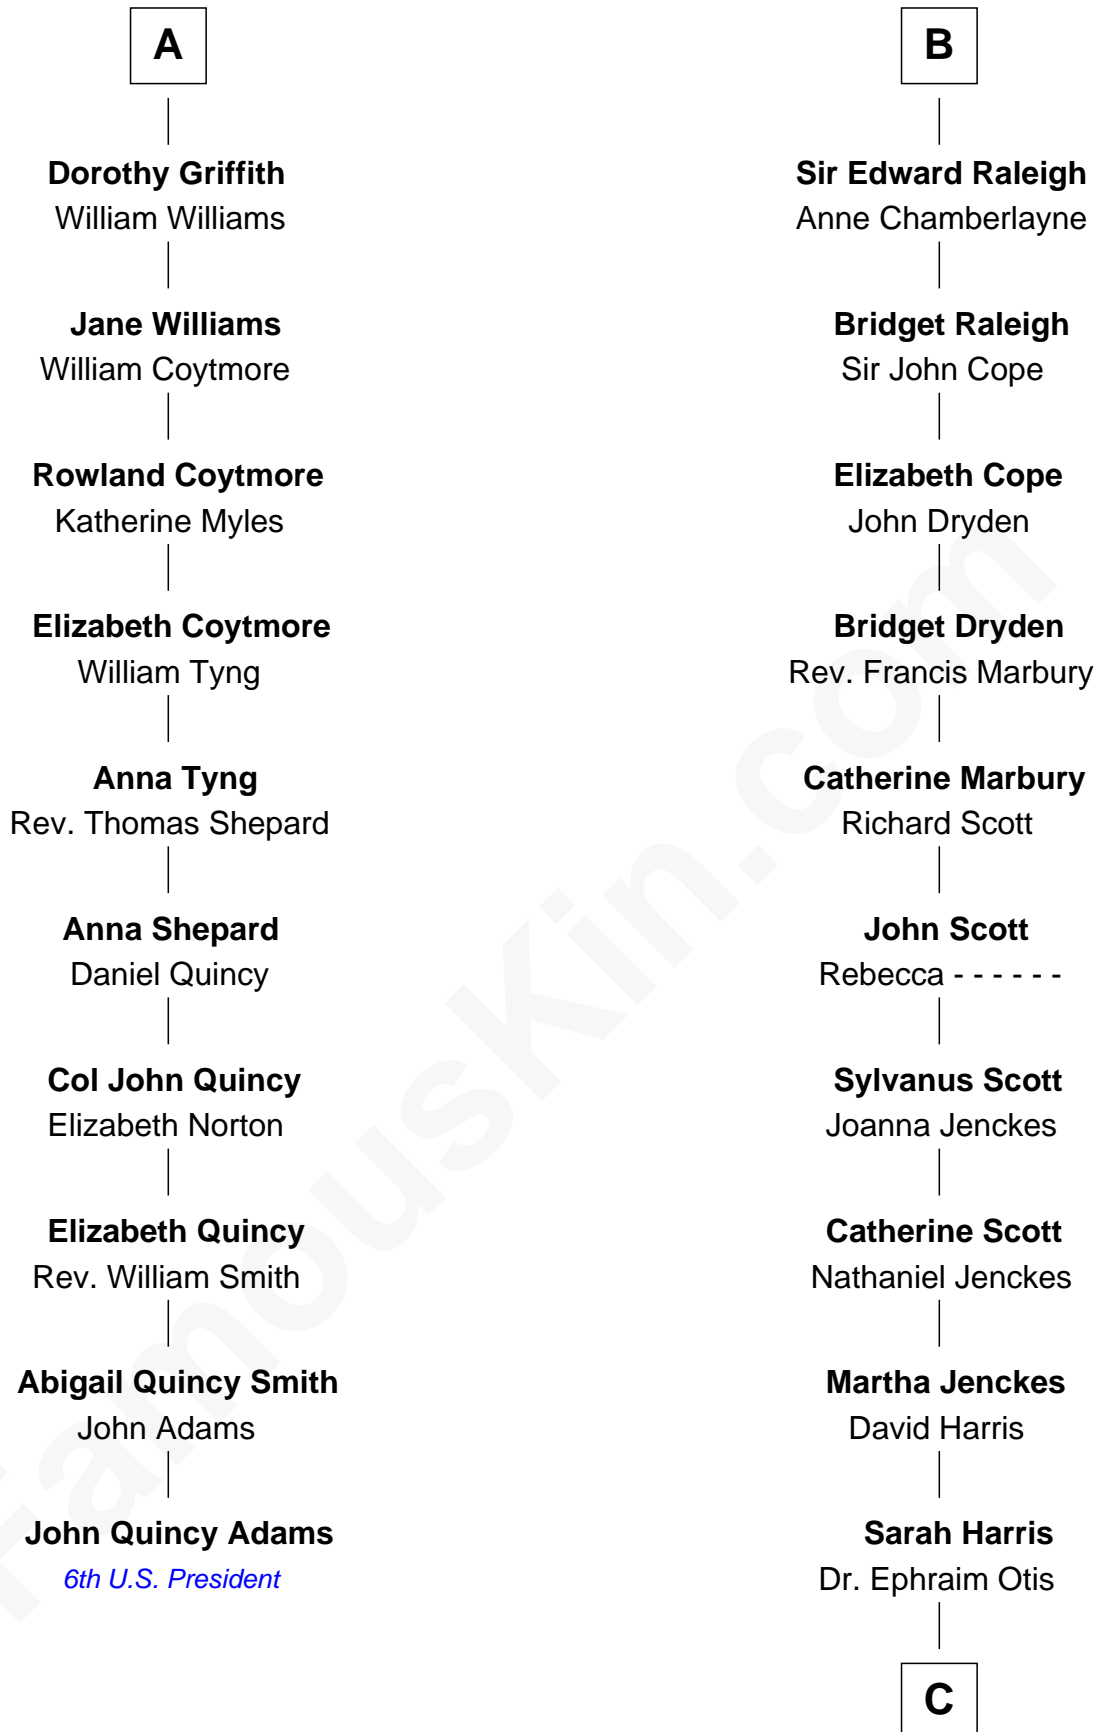

**FamousKin.com**  
**Relationship Chart of**  
**John Quincy Adams**  
*6th U.S. President*

**16th cousin 5 times removed of**  
**Willis Carrier**  
*Inventor of Air Conditioning*

**C**

**Dr. Harris Otis**

Sarah Rogers

**Lydia Otis**

Thomas Button

**Ann Elizabeth Button**

David Joy Haviland

**Elizabeth R. Haviland**

Duane Williams Carrier

**Willis Carrier**