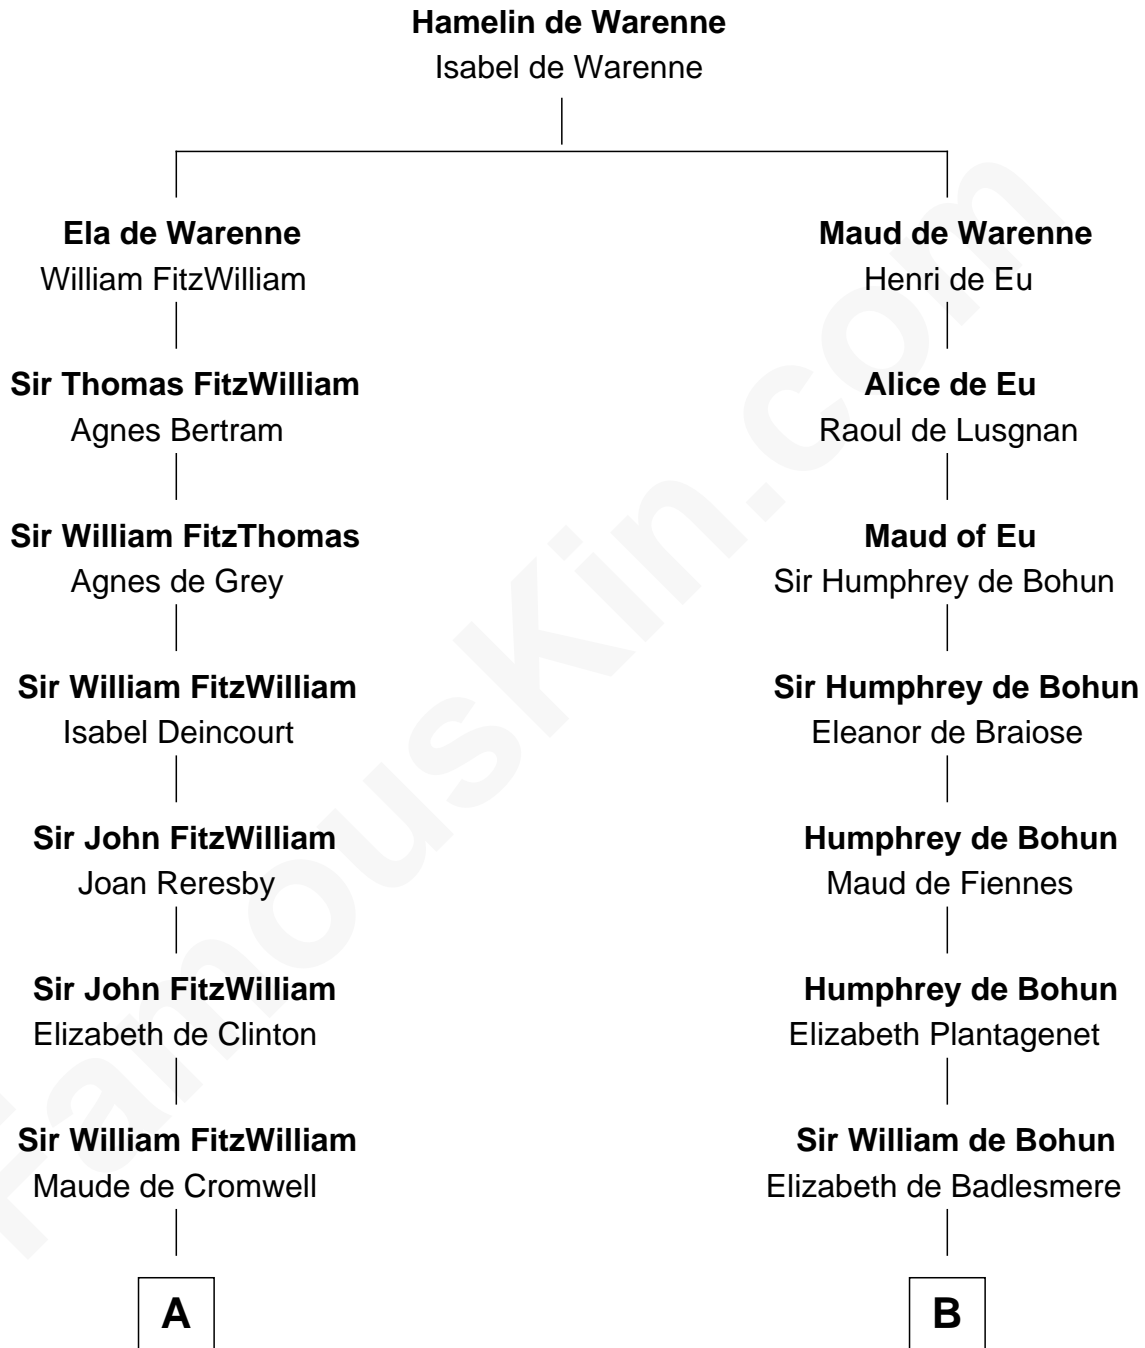

FamousKin.com Relationship Chart of

John Quincy Adams

6th U.S. President

19th cousin of

Francis Lightfoot Lee

Signer of the Declaration of Independence

C

Elizabeth Quincy
Rev. William Smith

Abigail Quincy Smith
John Adams

John Quincy Adams
6th U.S. President

D

Laetitia Corbin
Richard Lee

Gov. Thomas Lee
Hannah Ludwell

Francis Lightfoot Lee
Signer of Declaration of Independence

FamousKin.com