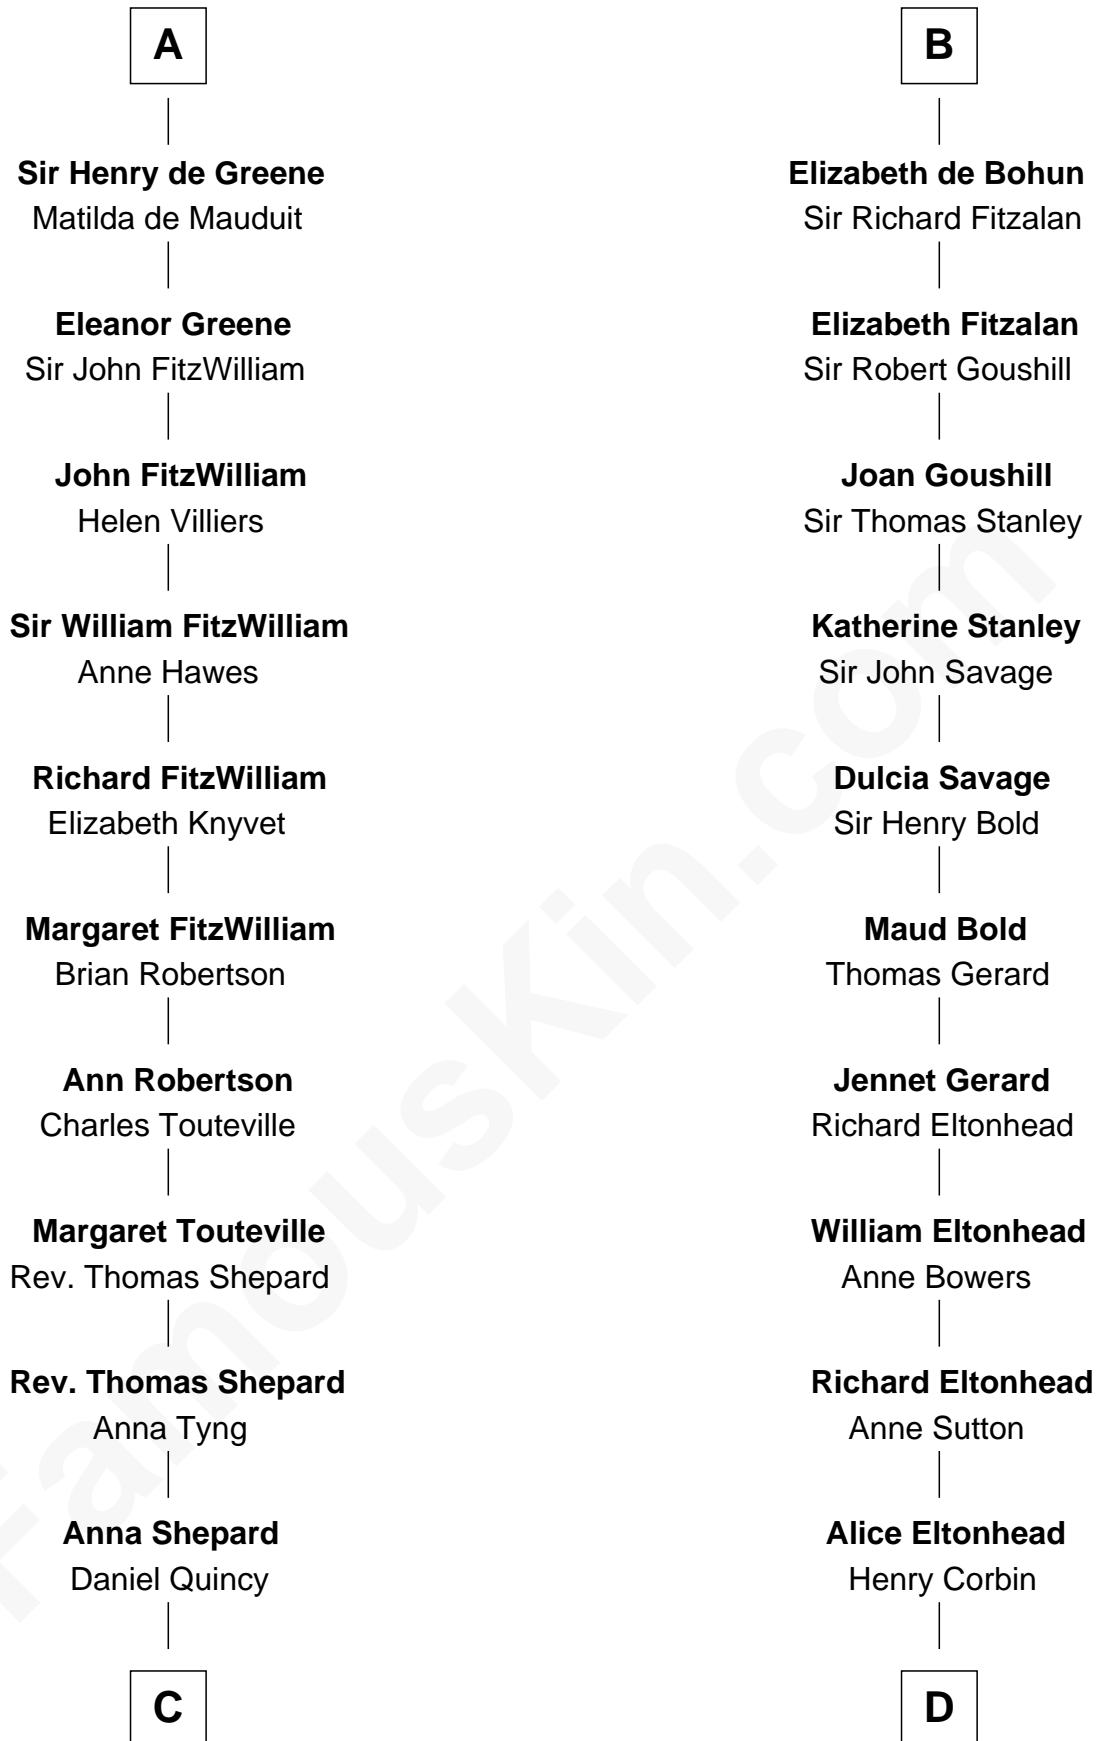

FamousKin.com
Relationship Chart of
John Quincy Adams
6th U.S. President

19th cousin 1 time removed of
Francis Lightfoot Lee
Signer of the Declaration of Independence

C

Col John Quincy
Elizabeth Norton

Elizabeth Quincy
Rev. William Smith

Abigail Quincy Smith
John Adams

John Quincy Adams
6th U.S. President

D

Laetitia Corbin
Richard Lee

Gov. Thomas Lee
Hannah Ludwell

Francis Lightfoot Lee
Signer of Declaration of Independence

FamousKin.com