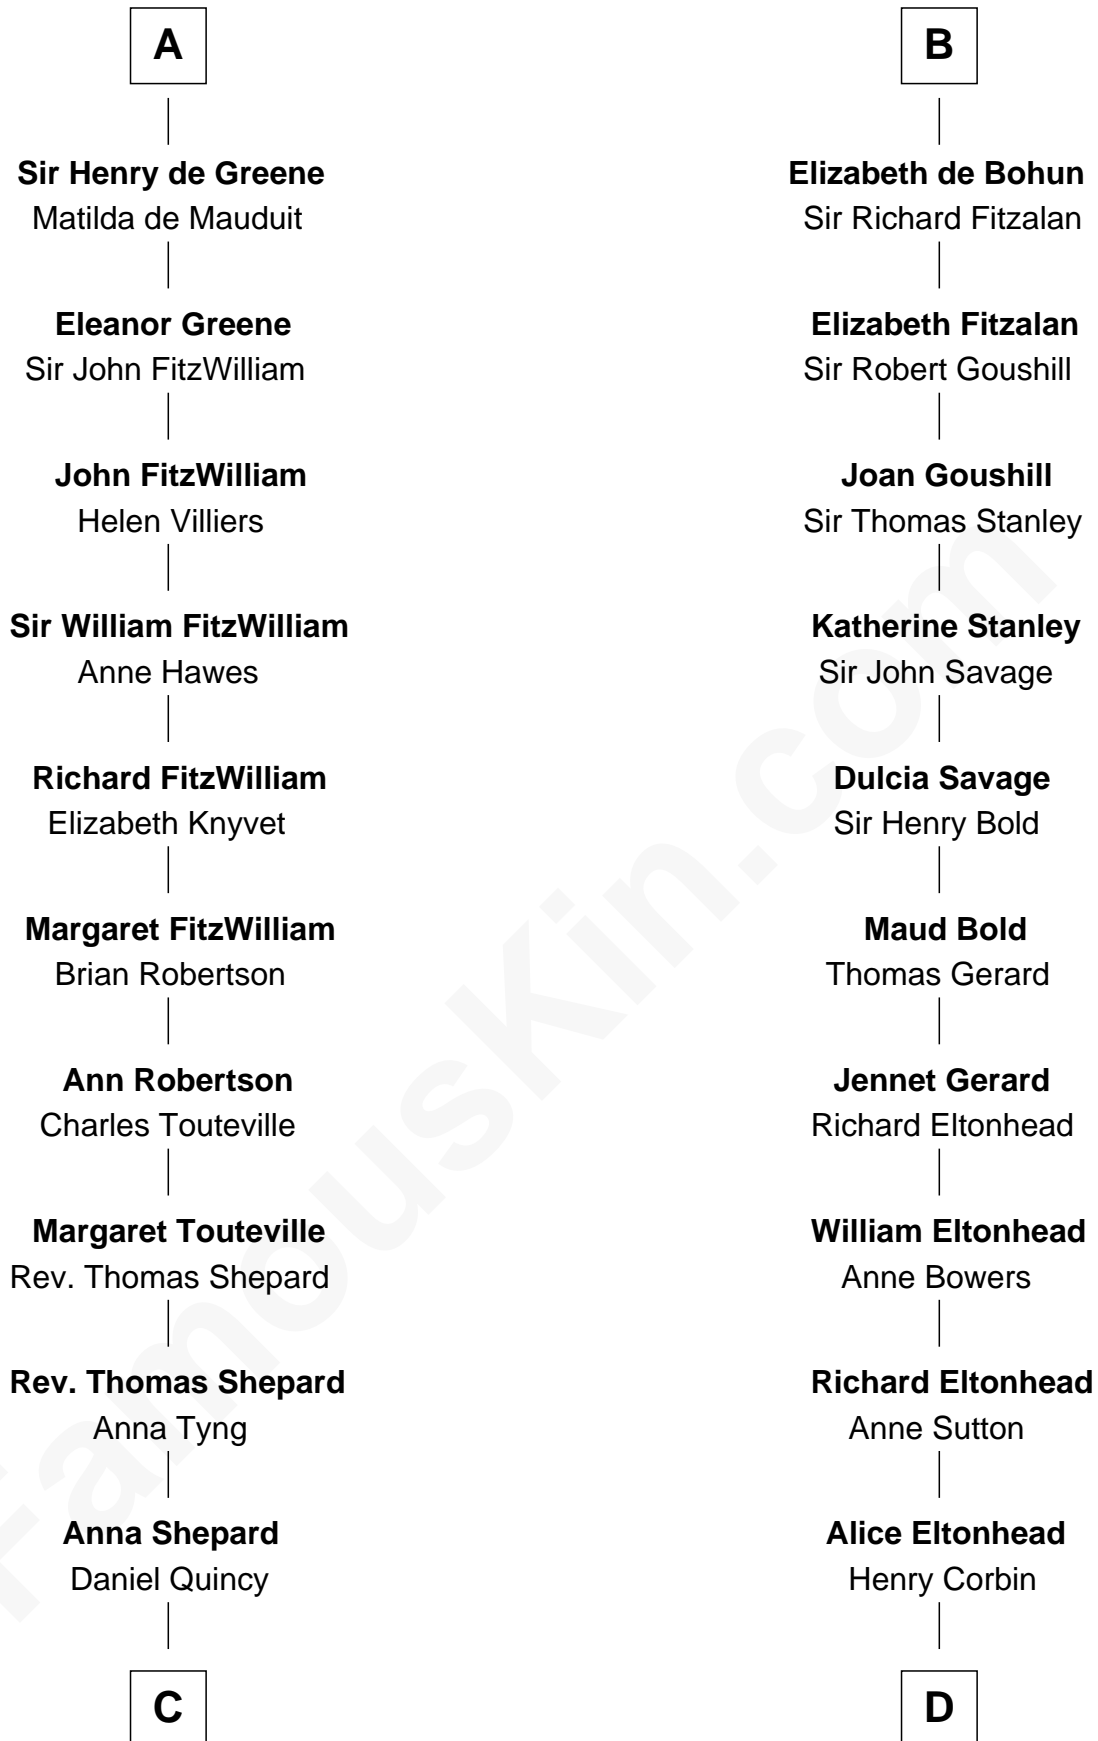

# FamousKin.com Relationship Chart of

**John Quincy Adams**

*6th U.S. President*

19th cousin 1 time removed of

**Francis Lightfoot Lee**

*Signer of the Declaration of Independence*

**Gilbert Fitzgilbert de Clare**

Isabel de Beaumont

**C**

**Col John Quincy**  
Elizabeth Norton

**Elizabeth Quincy**  
Rev. William Smith

**Abigail Quincy Smith**  
John Adams

**John Quincy Adams**  
*6th U.S. President*

**D**

**Laetitia Corbin**  
Richard Lee