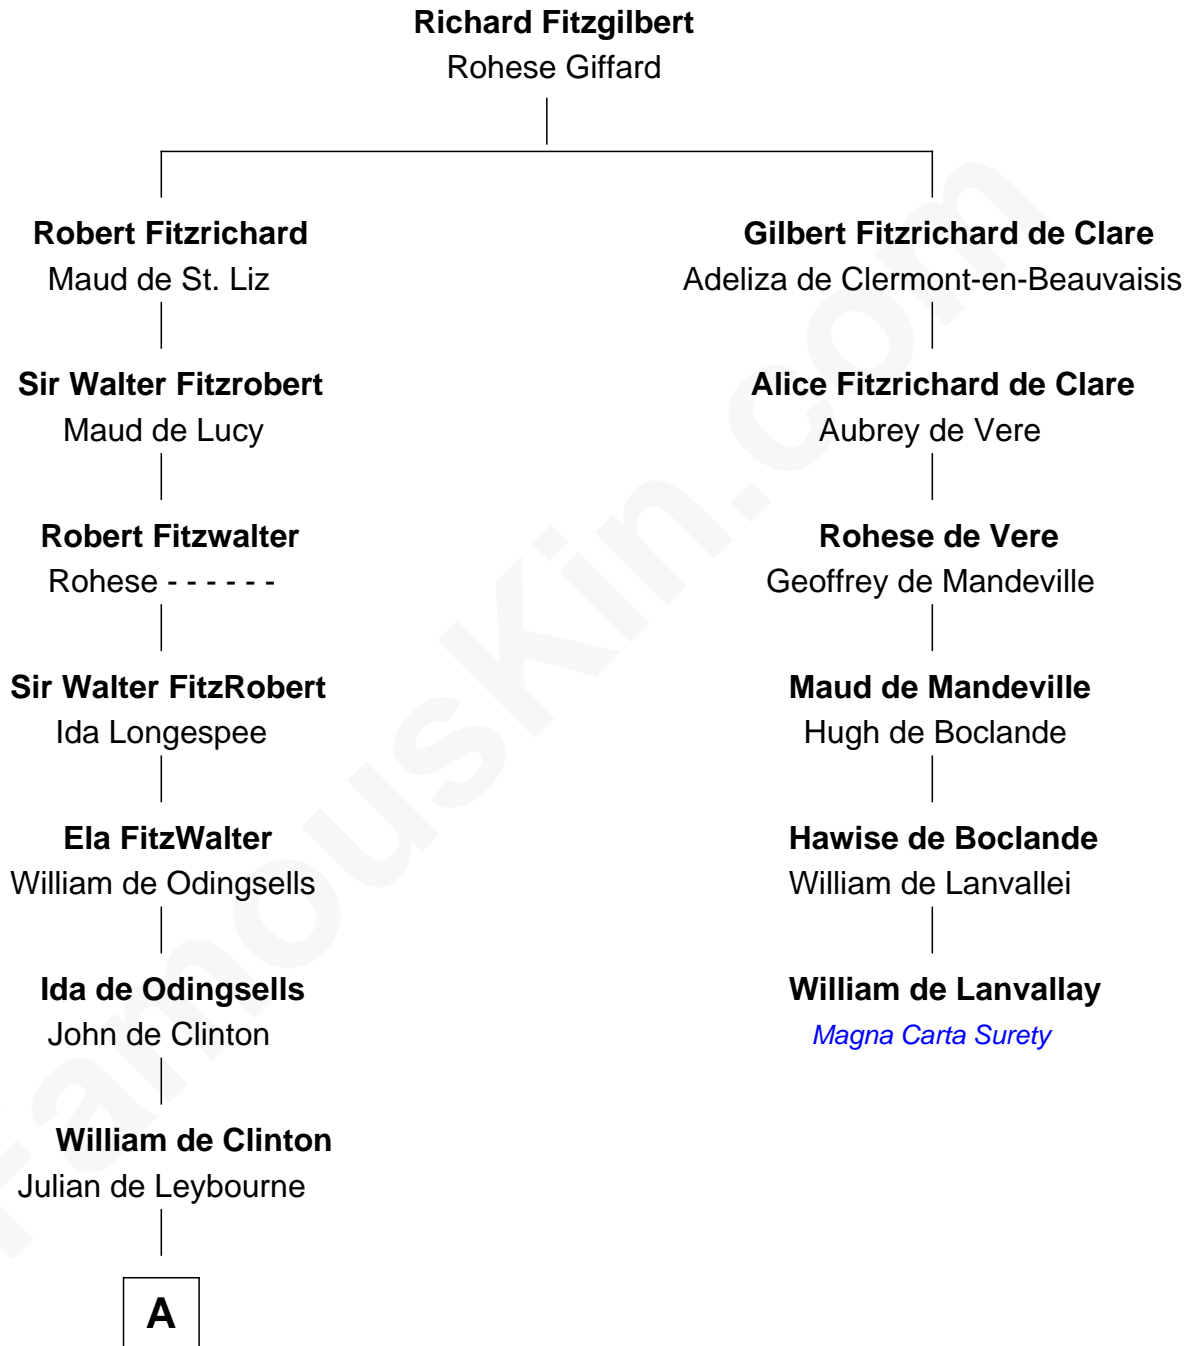

# FamousKin.com Relationship Chart of

**John Quincy Adams**

*6th U.S. President*

5th cousin 16 times removed of

**William de Lanvallay**

*Magna Carta Surety*

**A**

**Elizabeth de Clinton**

Sir John FitzWilliam

**Sir William FitzWilliam**

Maude de Cromwell

**Sir John FitzWilliam**

Eleanor Greene

**John FitzWilliam**

Helen Villiers

**Sir William FitzWilliam**