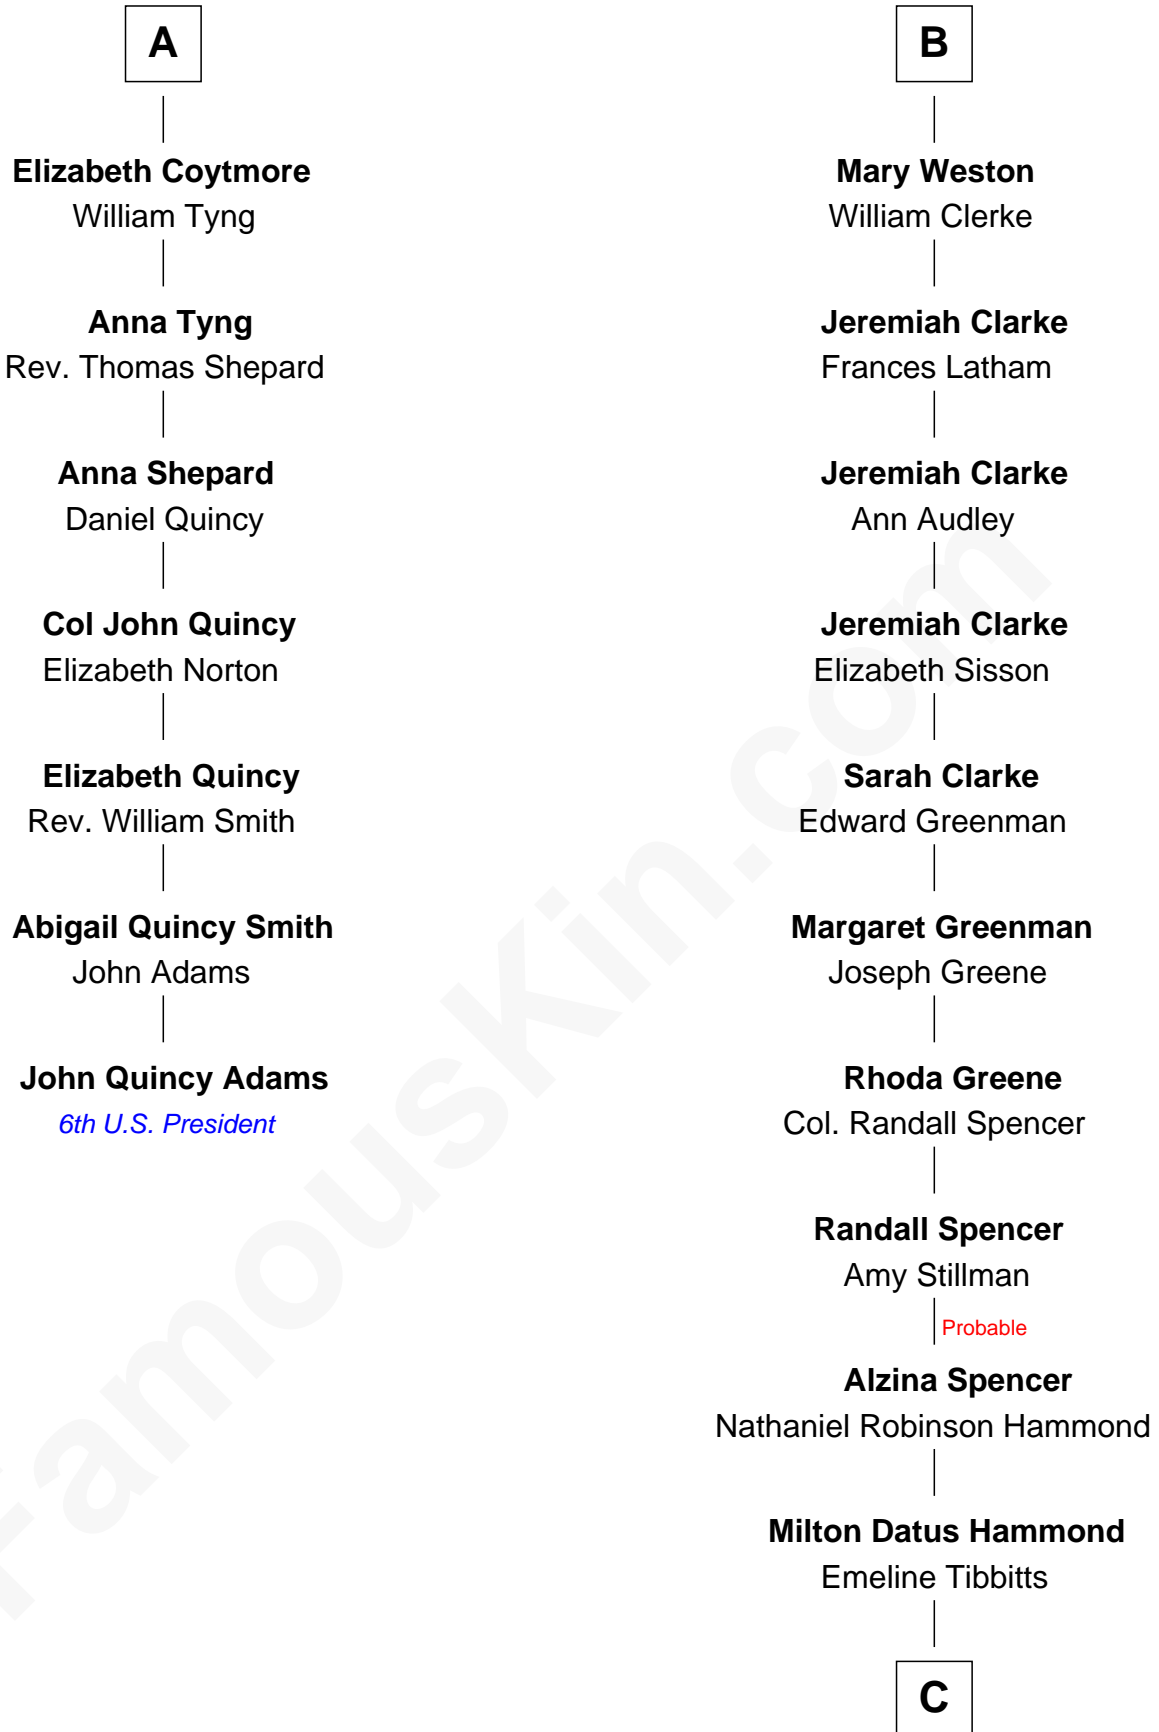

FamousKin.com
Relationship Chart of
John Quincy Adams
6th U.S. President

13th cousin 8 times removed of

Amy Adams
Movie Actress

C

Levi Parley Hammond

Annie Elizabeth Baer

Grant Levi Hammond

Rita Otterbeck