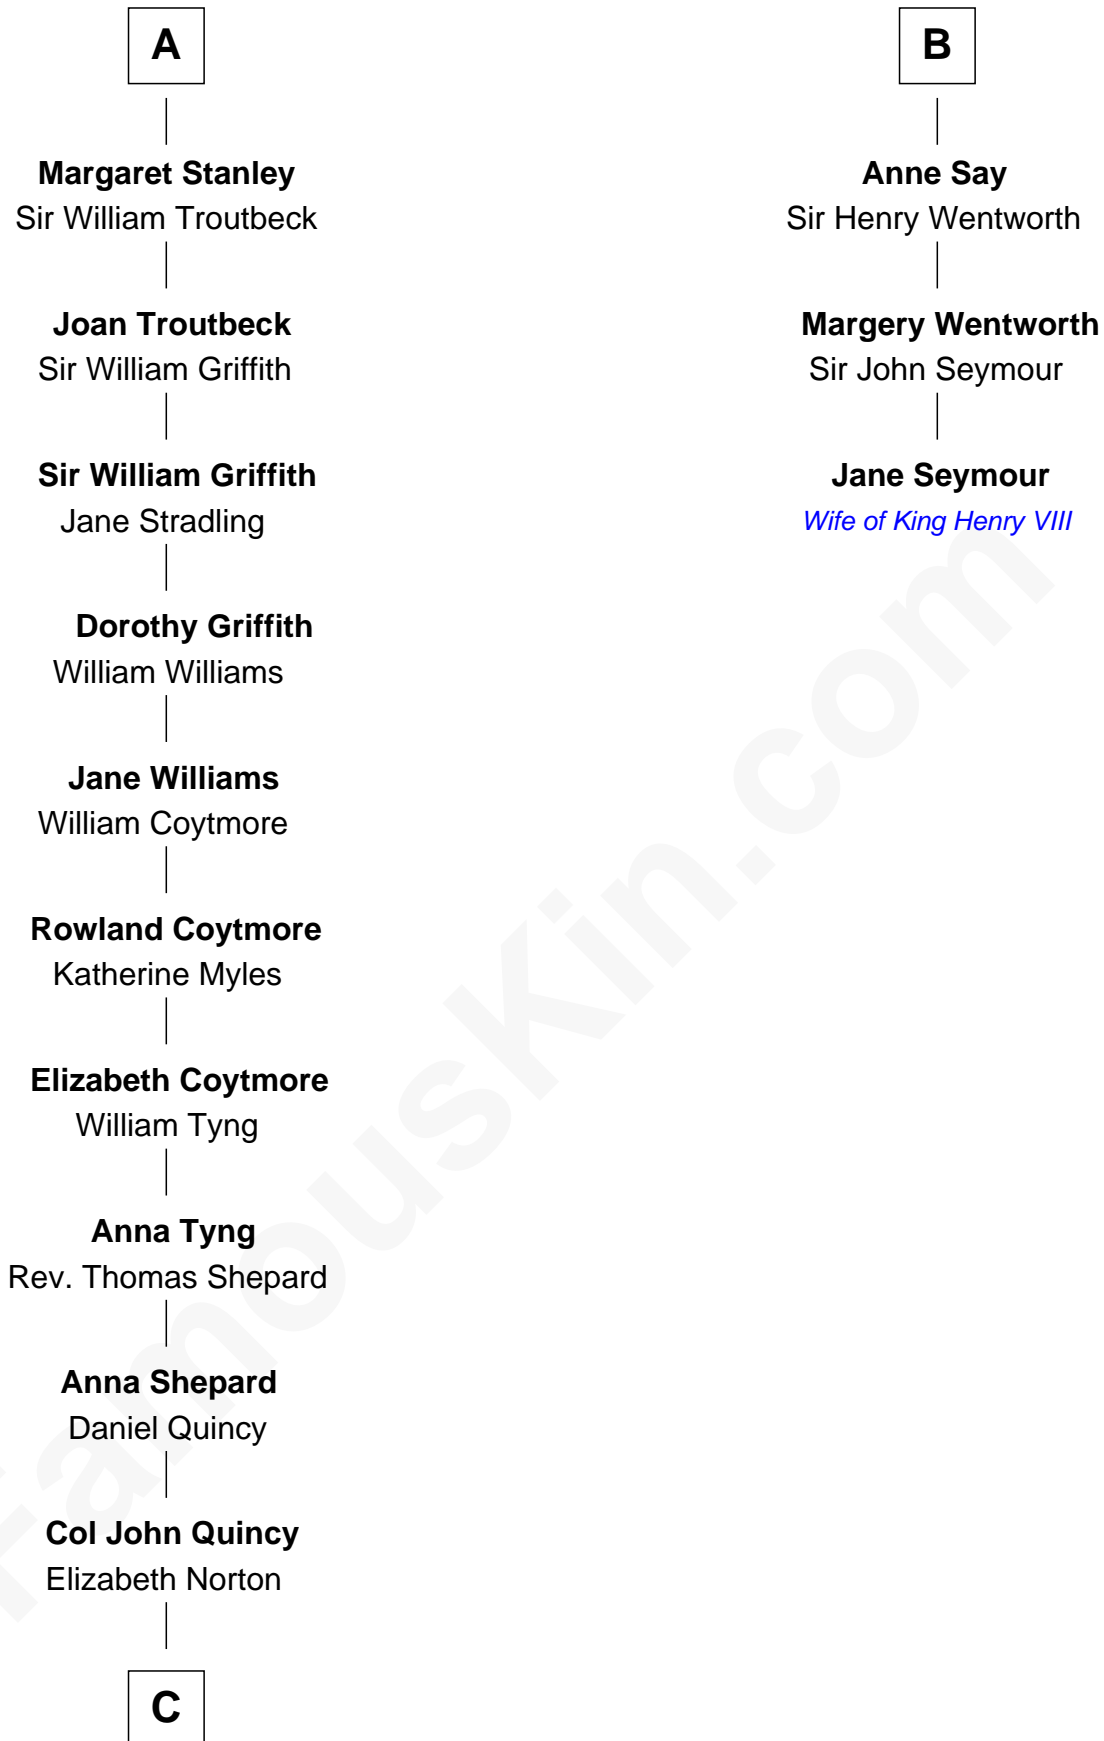

# FamousKin.com Relationship Chart of

**John Quincy Adams**

*6th U.S. President*

9th cousin 10 times removed of

**Jane Seymour**

*3rd Wife of King Henry VIII*

**Sir Humphrey de Bohun**

Maud of Eu

**Elizabeth de Bohun**

Sir Richard Fitzalan

**Elizabeth Fitzalan**

Sir Robert Goushill

**Joan Goushill**

Sir Thomas Stanley

**A**

**Eleanor de Bohun**

Sir John de Verdun

**Maud de Verdun**

Sir John de Grey

**Sir Roger de Grey**

Elizabeth de Hastings

**Sir Reynold de Grey**

Eleanor le Strange

**Ida Grey**

John Cokayne

**Elizabeth Cokayne**

Sir Laurence Cheney

**Elizabeth Cheney**

Sir John Say

**B**

**C**

**Elizabeth Quincy**  
Rev. William Smith