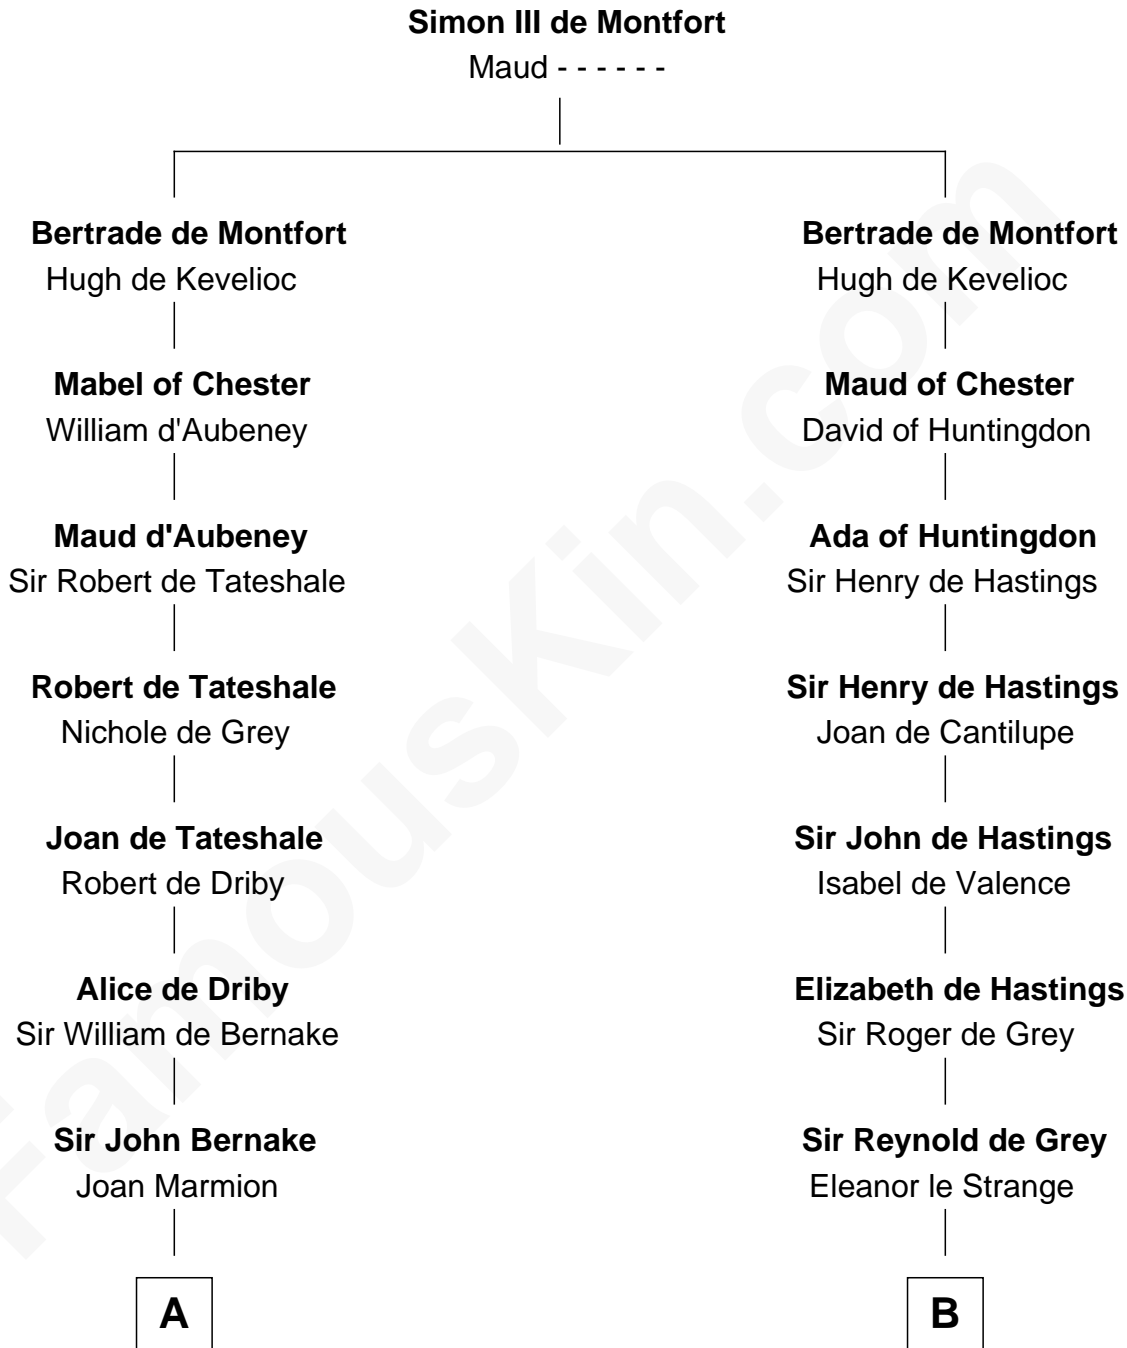

**FamousKin.com**  
**Relationship Chart of**  
**John Quincy Adams**  
*6th U.S. President*

**12th cousin 9 times removed of**  
**Jane Seymour**  
*3rd Wife of King Henry VIII*

**C**

**Anna Shepard**

Daniel Quincy

**Col John Quincy**

Elizabeth Norton

**Elizabeth Quincy**

Rev. William Smith

**Abigail Quincy Smith**

John Adams

**John Quincy Adams**

*6th U.S. President*