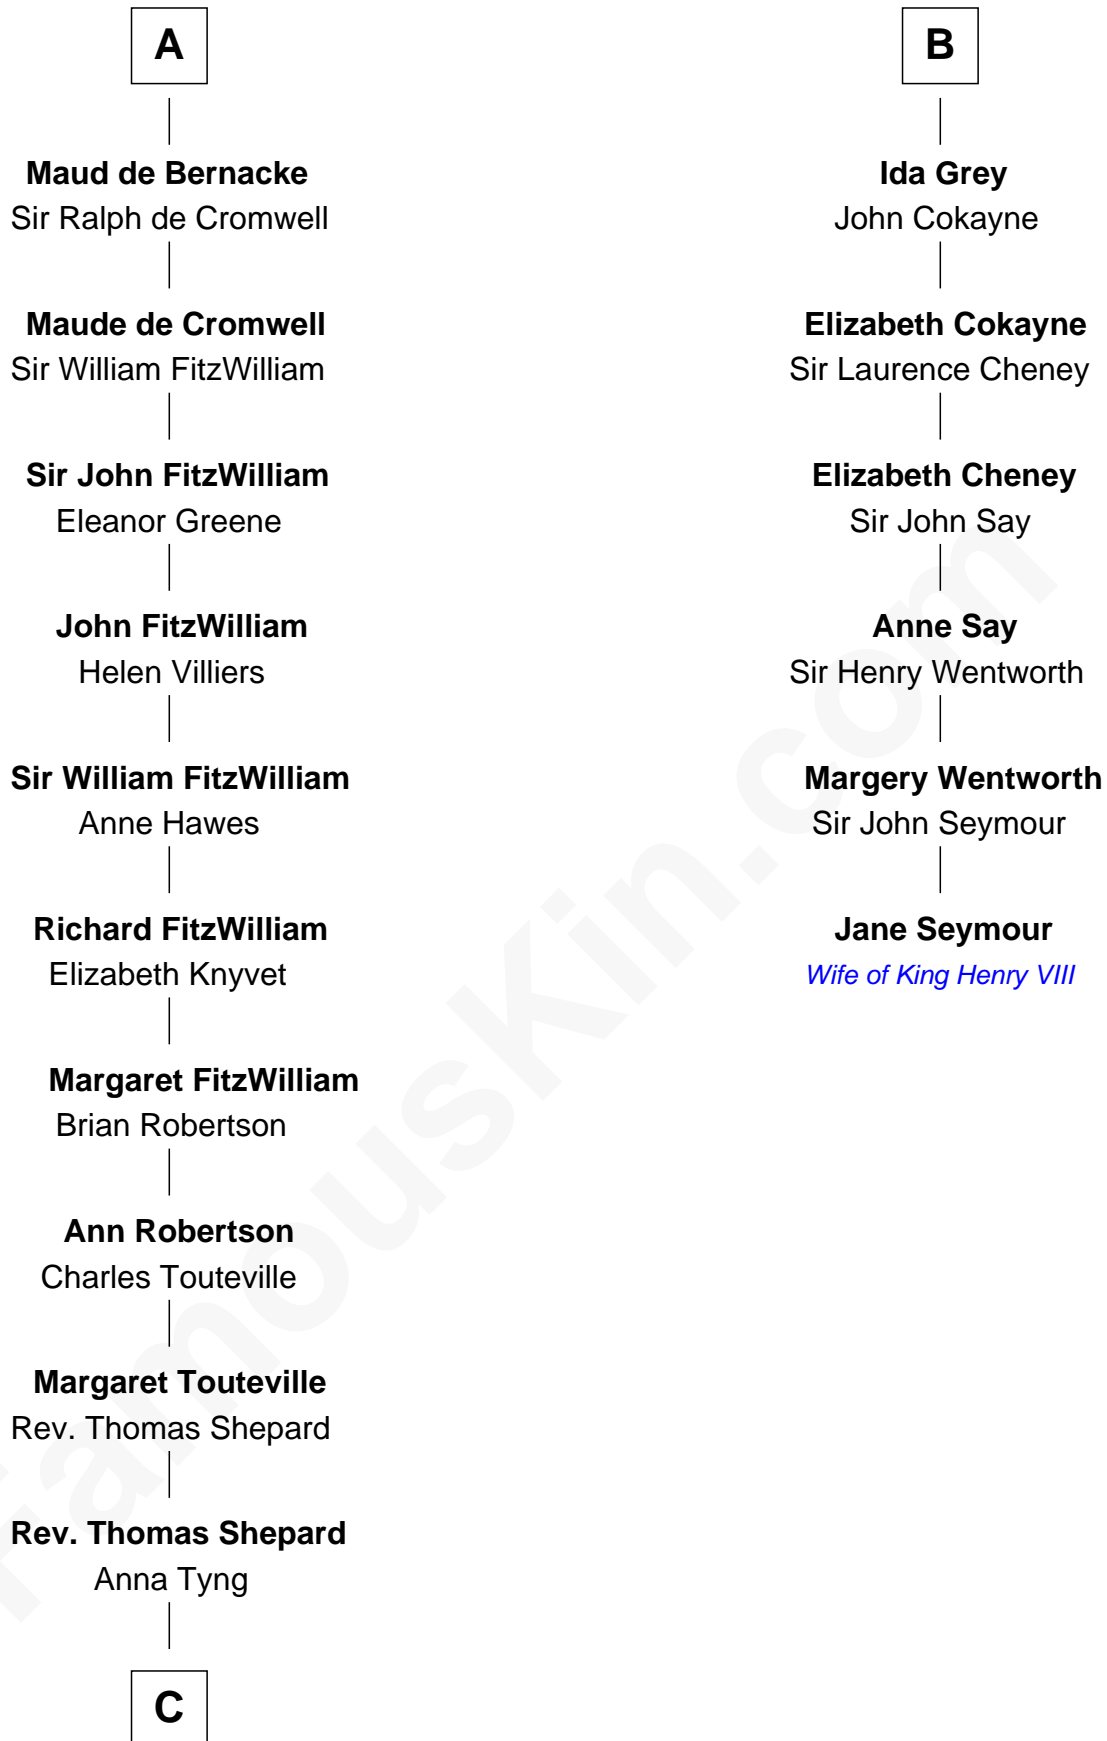

**FamousKin.com**  
**Relationship Chart of**  
**John Quincy Adams**  
*6th U.S. President*

**12th cousin 9 times removed of**  
**Jane Seymour**  
*3rd Wife of King Henry VIII*

**C**

**Anna Shepard**

Daniel Quincy

**Col John Quincy**

Elizabeth Norton

**Elizabeth Quincy**

Rev. William Smith

**Abigail Quincy Smith**

John Adams

**John Quincy Adams**

*6th U.S. President*