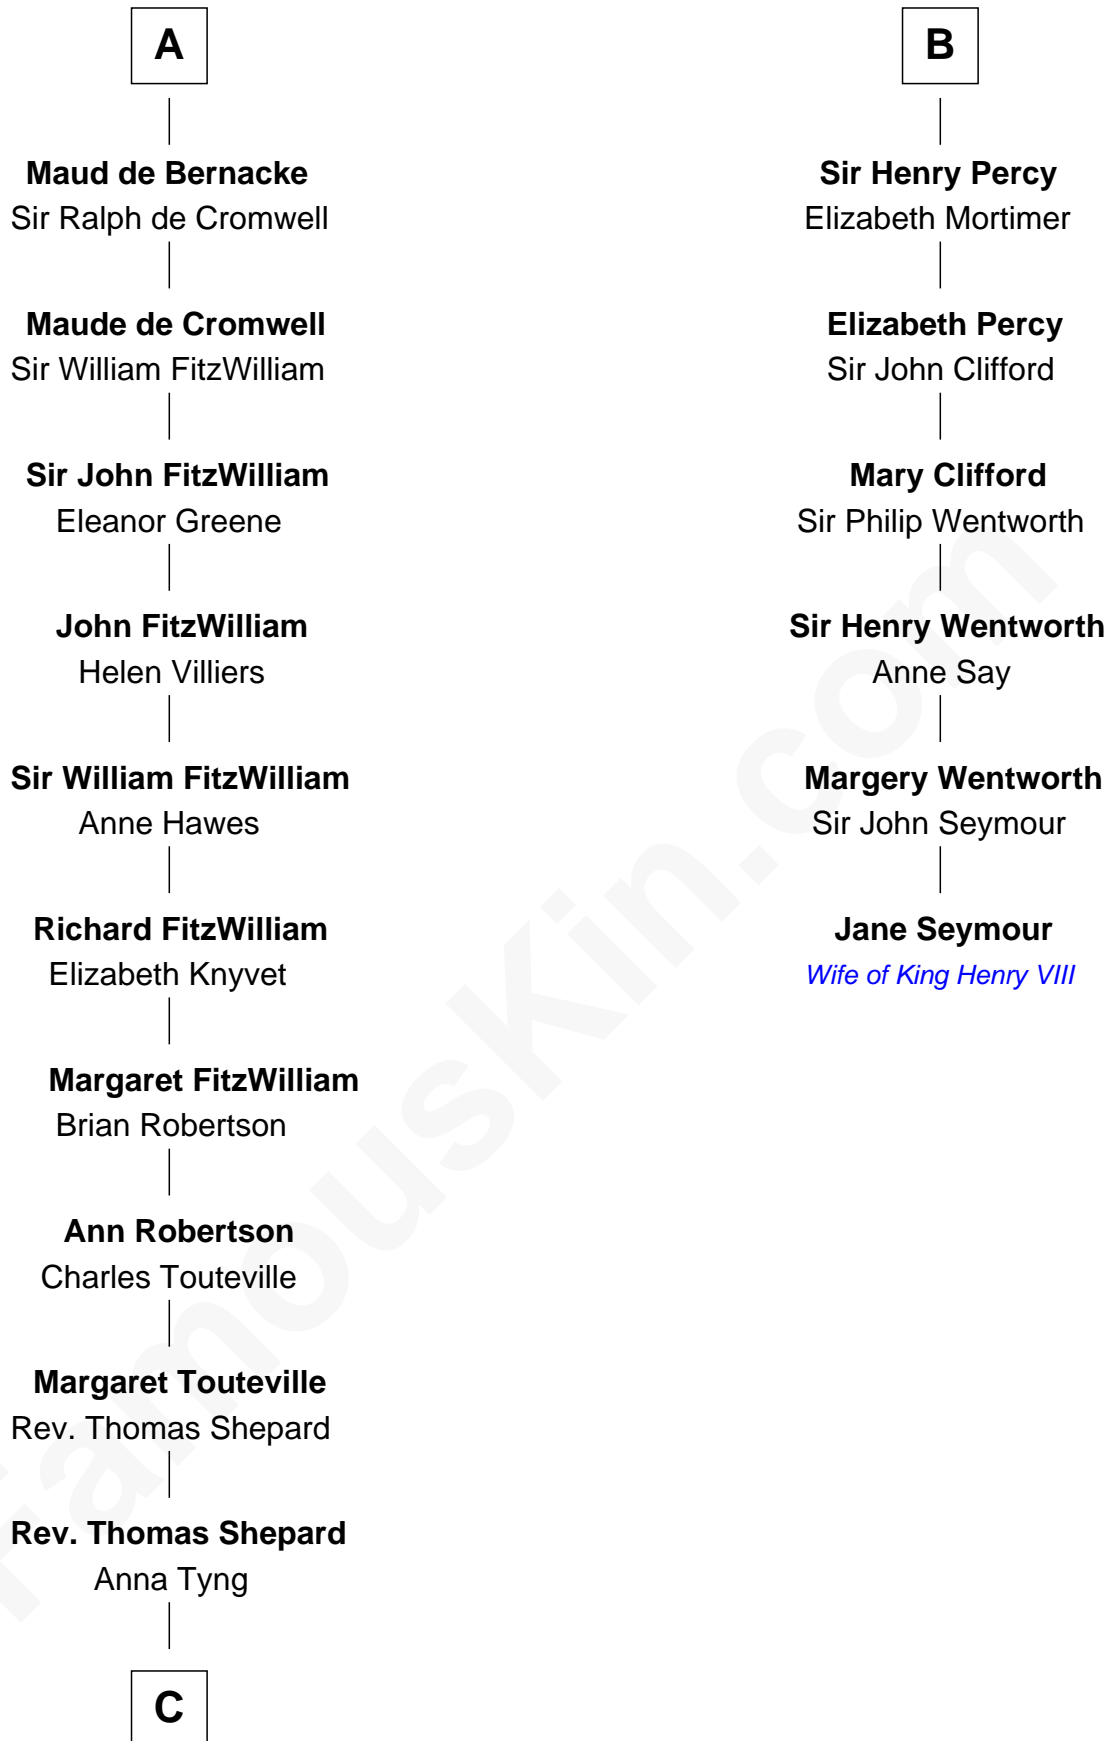

**FamousKin.com**  
**Relationship Chart of**  
**John Quincy Adams**  
*6th U.S. President*

**12th cousin 9 times removed of**  
**Jane Seymour**  
*3rd Wife of King Henry VIII*

**Sir Ranulf de Gernons**  
 Maud of Gloucester

**C**

**Anna Shepard**

Daniel Quincy

**Col John Quincy**

Elizabeth Norton

**Elizabeth Quincy**

Rev. William Smith

**Abigail Quincy Smith**