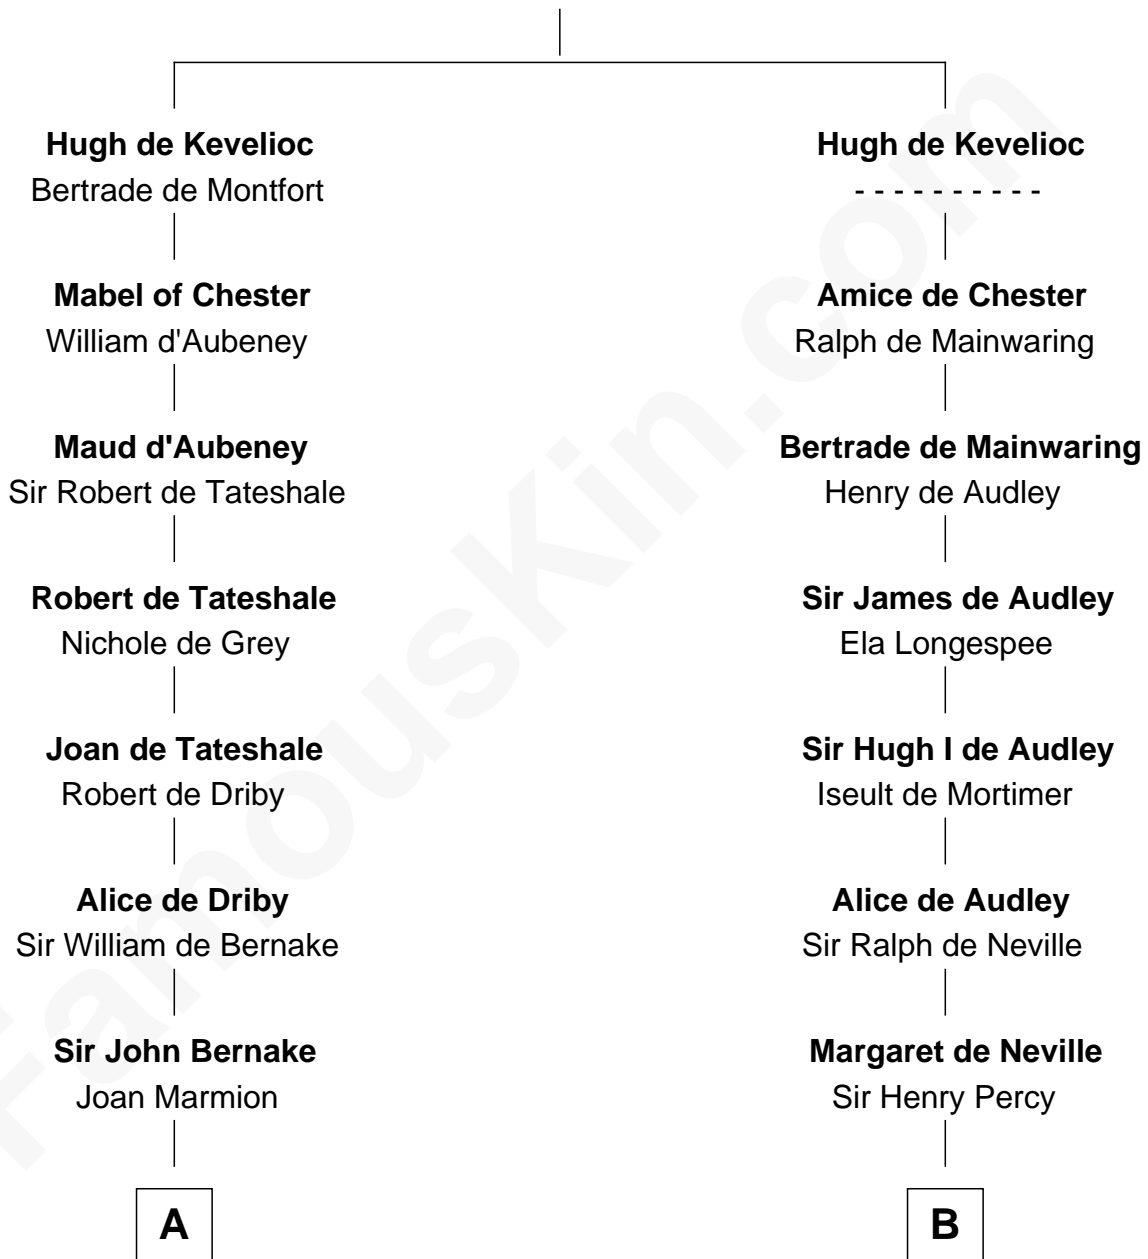

**FamousKin.com**  
**Relationship Chart of**  
**John Quincy Adams**  
*6th U.S. President*

**12th cousin 9 times removed of**  
**Jane Seymour**  
*3rd Wife of King Henry VIII*

**Sir Ranulf de Gernons**  
 Maud of Gloucester

**C**

**Anna Shepard**

Daniel Quincy

**Col John Quincy**

Elizabeth Norton

**Elizabeth Quincy**

Rev. William Smith

**Abigail Quincy Smith**

John Adams

**John Quincy Adams**

*6th U.S. President*

FamousKin.com