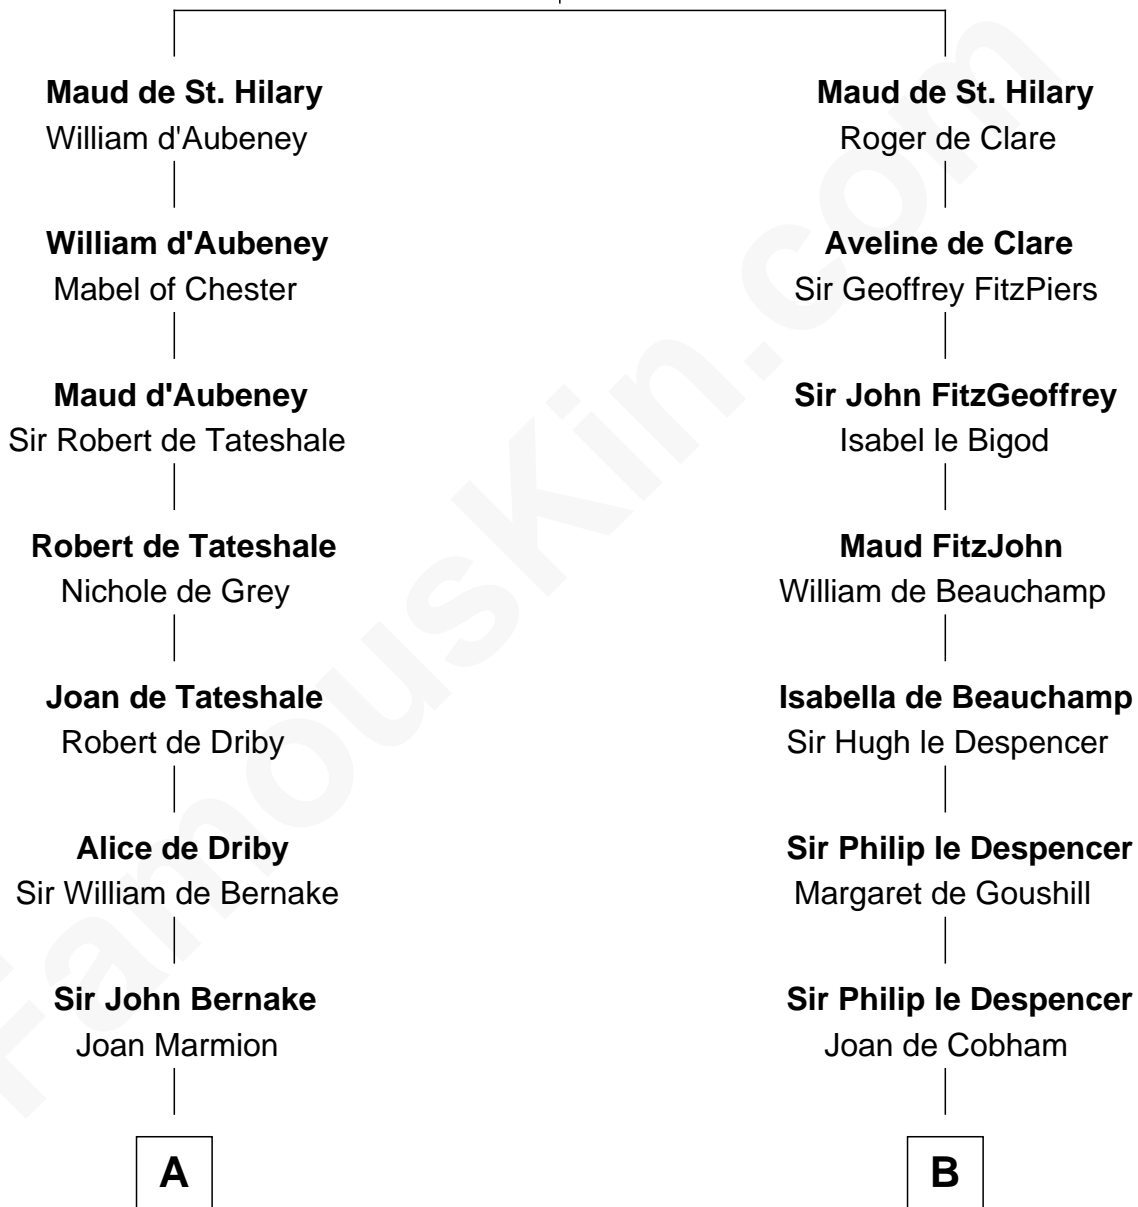

FamousKin.com
Relationship Chart of
John Quincy Adams
6th U.S. President

13th cousin 8 times removed of

Jane Seymour
3rd Wife of King Henry VIII

James de St. Hilary
 Aveline - - - - -

C

Anna Shepard

Daniel Quincy

Col John Quincy

Elizabeth Norton

Elizabeth Quincy

Rev. William Smith

Abigail Quincy Smith

John Adams

John Quincy Adams

6th U.S. President