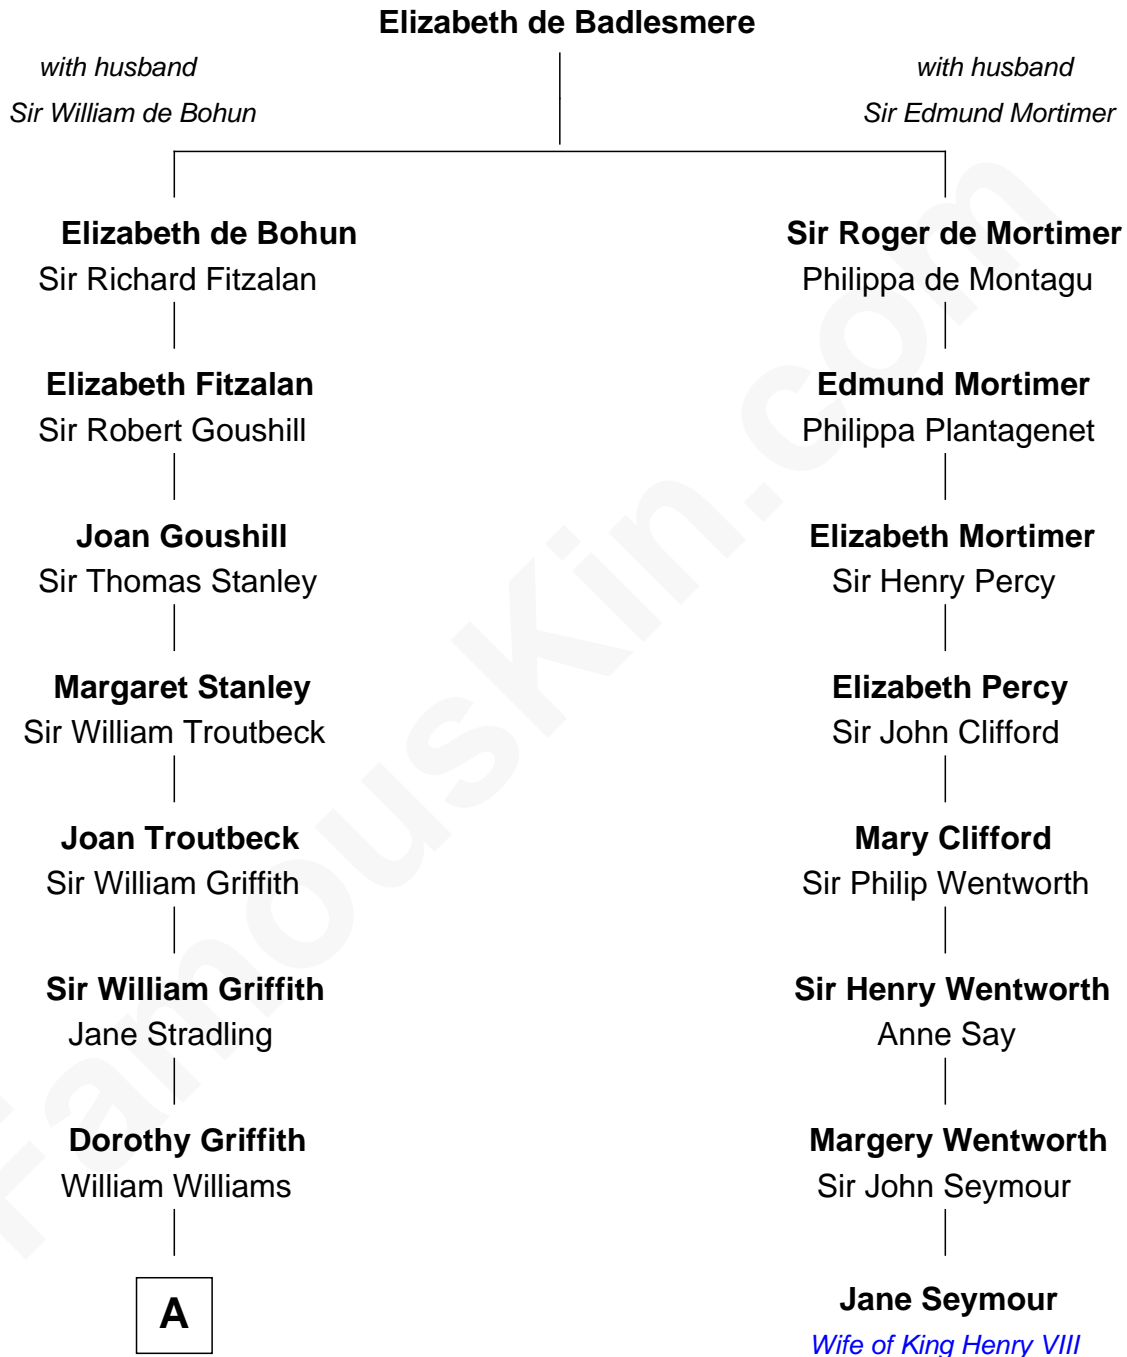

FamousKin.com Relationship Chart of

John Quincy Adams

6th U.S. President

7th cousin 8 times removed of

Jane Seymour

3rd Wife of King Henry VIII

A

Jane Williams

6th U.S. President