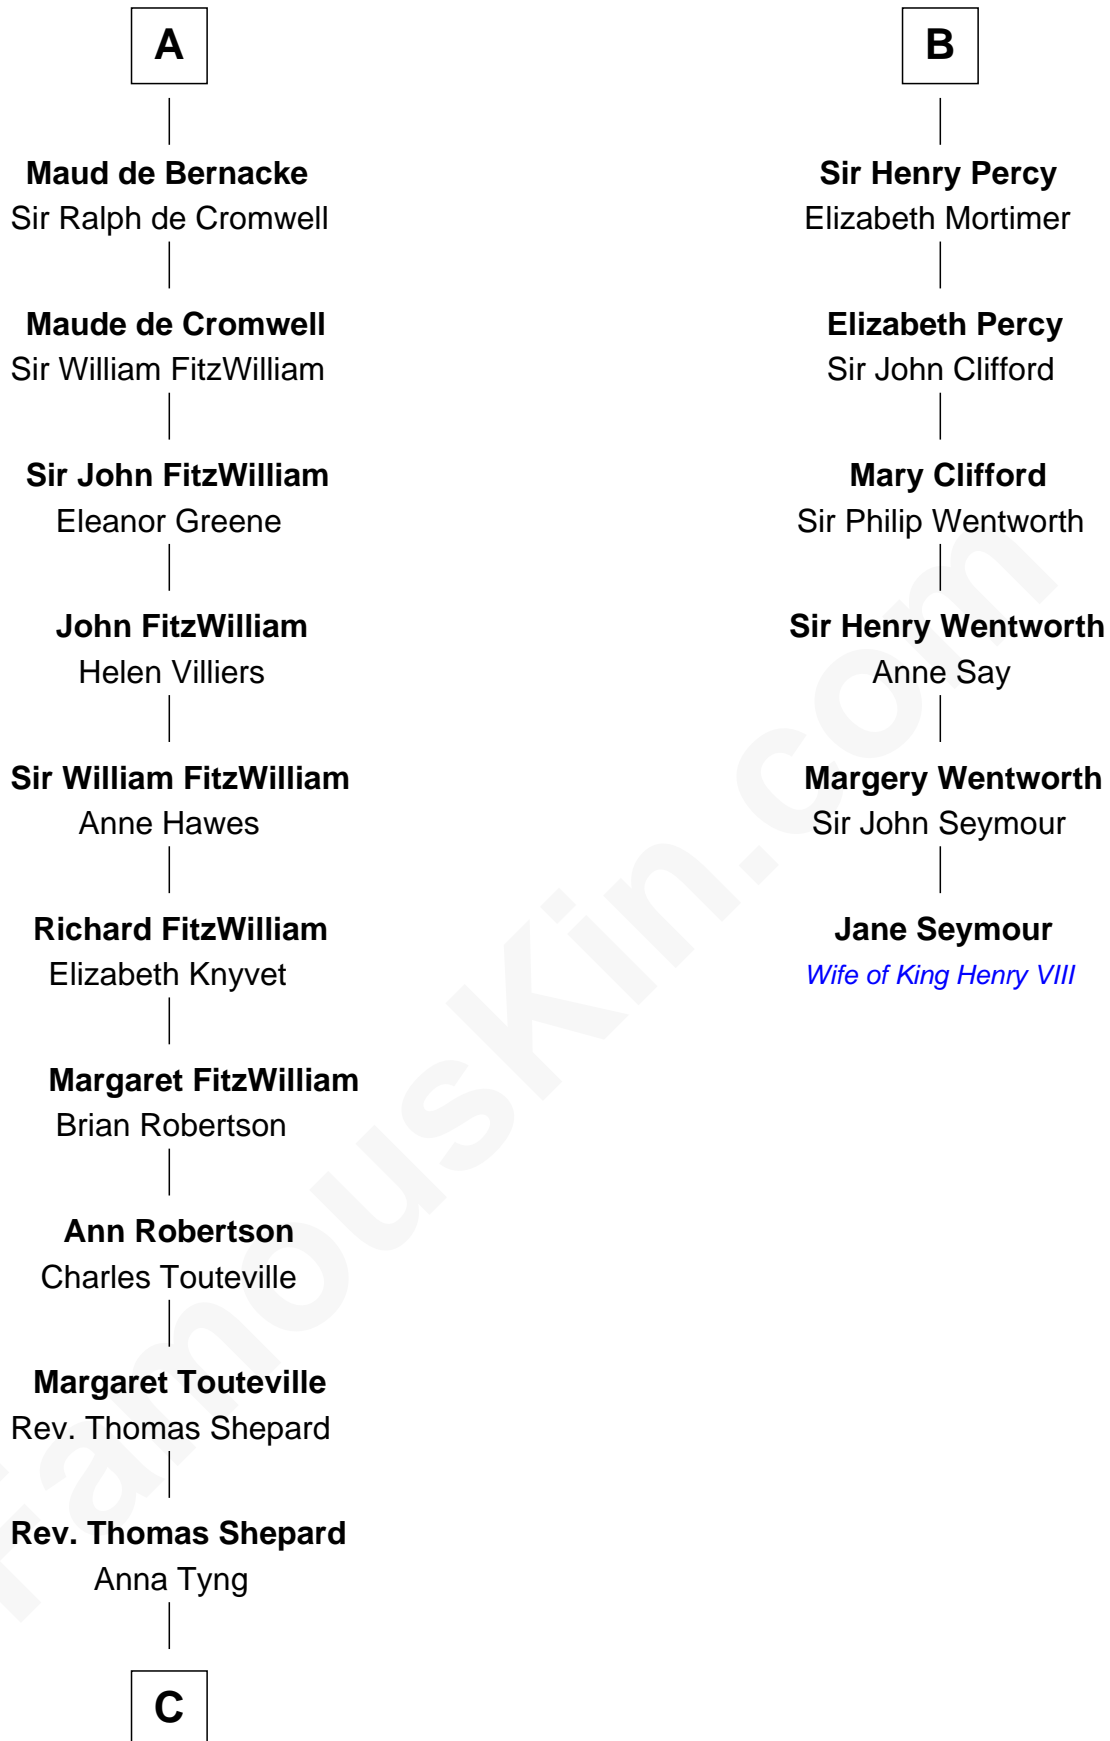

FamousKin.com
Relationship Chart of
John Quincy Adams
6th U.S. President

12th cousin 9 times removed of
Jane Seymour
3rd Wife of King Henry VIII

C

Anna Shepard

Daniel Quincy

Col John Quincy

Elizabeth Norton