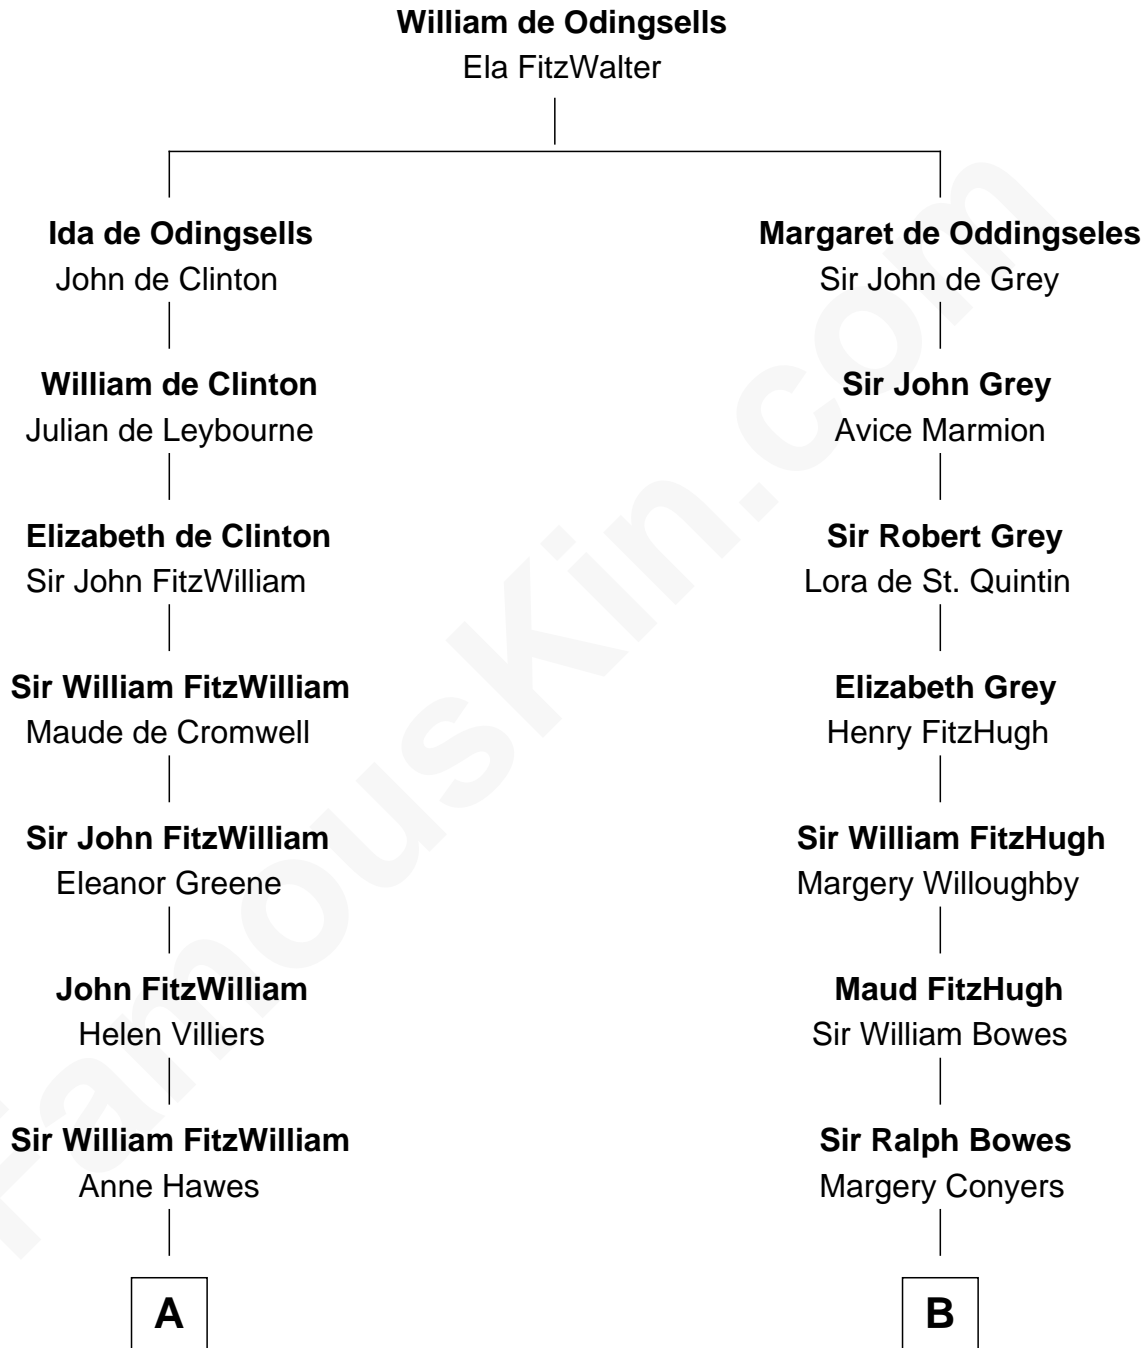

FamousKin.com
Relationship Chart of
John Quincy Adams
6th U.S. President

16th cousin 4 times removed of
Benedict Cumberbatch
Movie, Television and Stage Actor

C

Henry Alfred Cumberbatch

Hélène Gertrude Rees

Henry Carlton Cumberbatch

Pauline Ellen Laing Congdon

Timothy Carlton Congdon Cumberbatch

Wanda Ventham

Benedict Cumberbatch

Movie, Television and Stage Actor