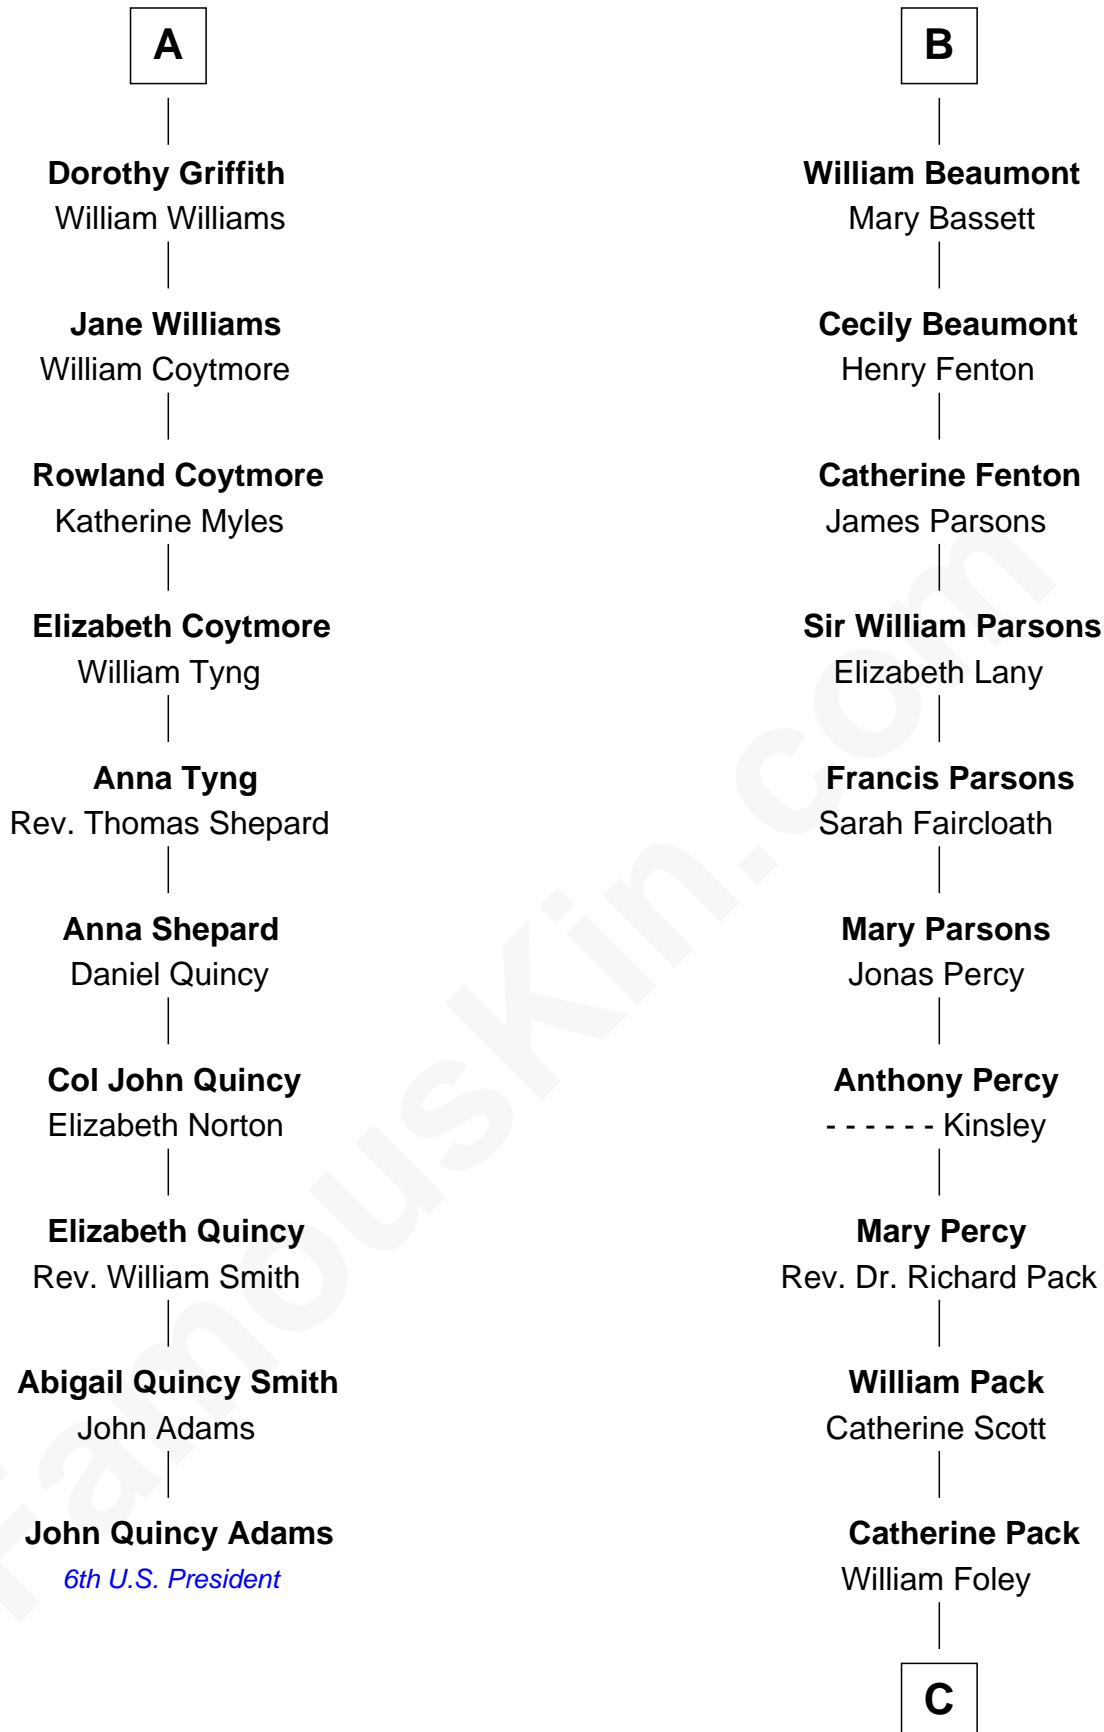

FamousKin.com
Relationship Chart of
John Quincy Adams
6th U.S. President

16th cousin 2 times removed of
Sir Arthur Conan Doyle
Author, "Sherlock Holmes"

C

Mary Josephine Elizabeth Foley

Charles Altamont Doyle

Sir Arthur Conan Doyle

Author, "Sherlock Holmes"

FamousKin.com