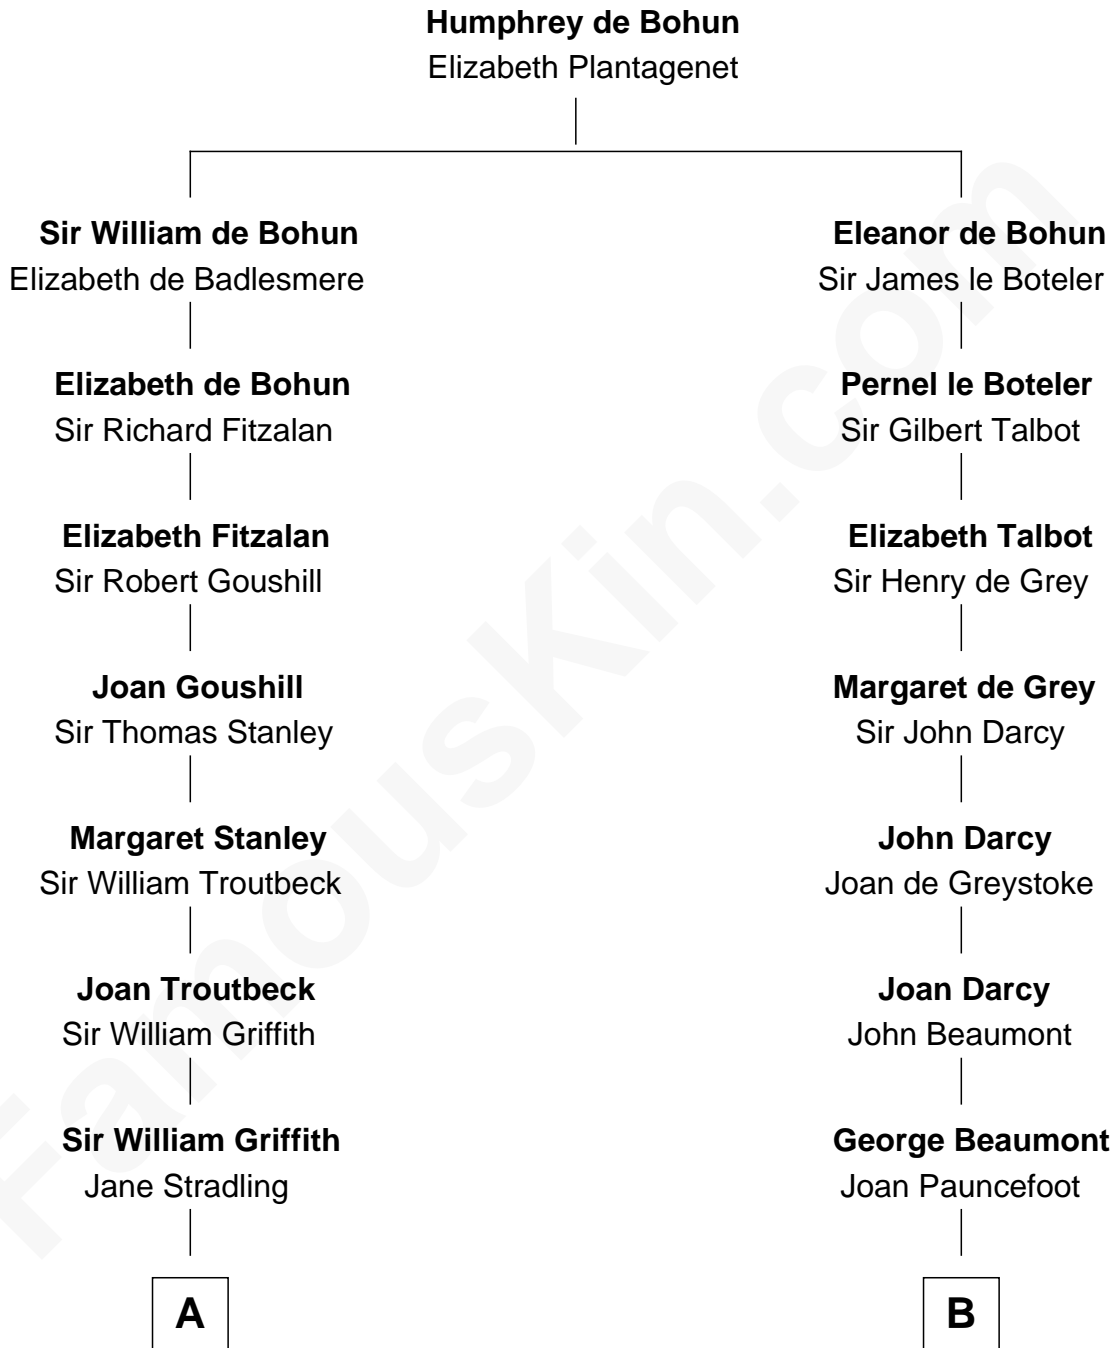

FamousKin.com
Relationship Chart of
John Quincy Adams
6th U.S. President

16th cousin 2 times removed of
Sir Arthur Conan Doyle
Author, "Sherlock Holmes"

C

Mary Josephine Elizabeth Foley

Charles Altamont Doyle

Sir Arthur Conan Doyle

Author, "Sherlock Holmes"

FamousKin.com