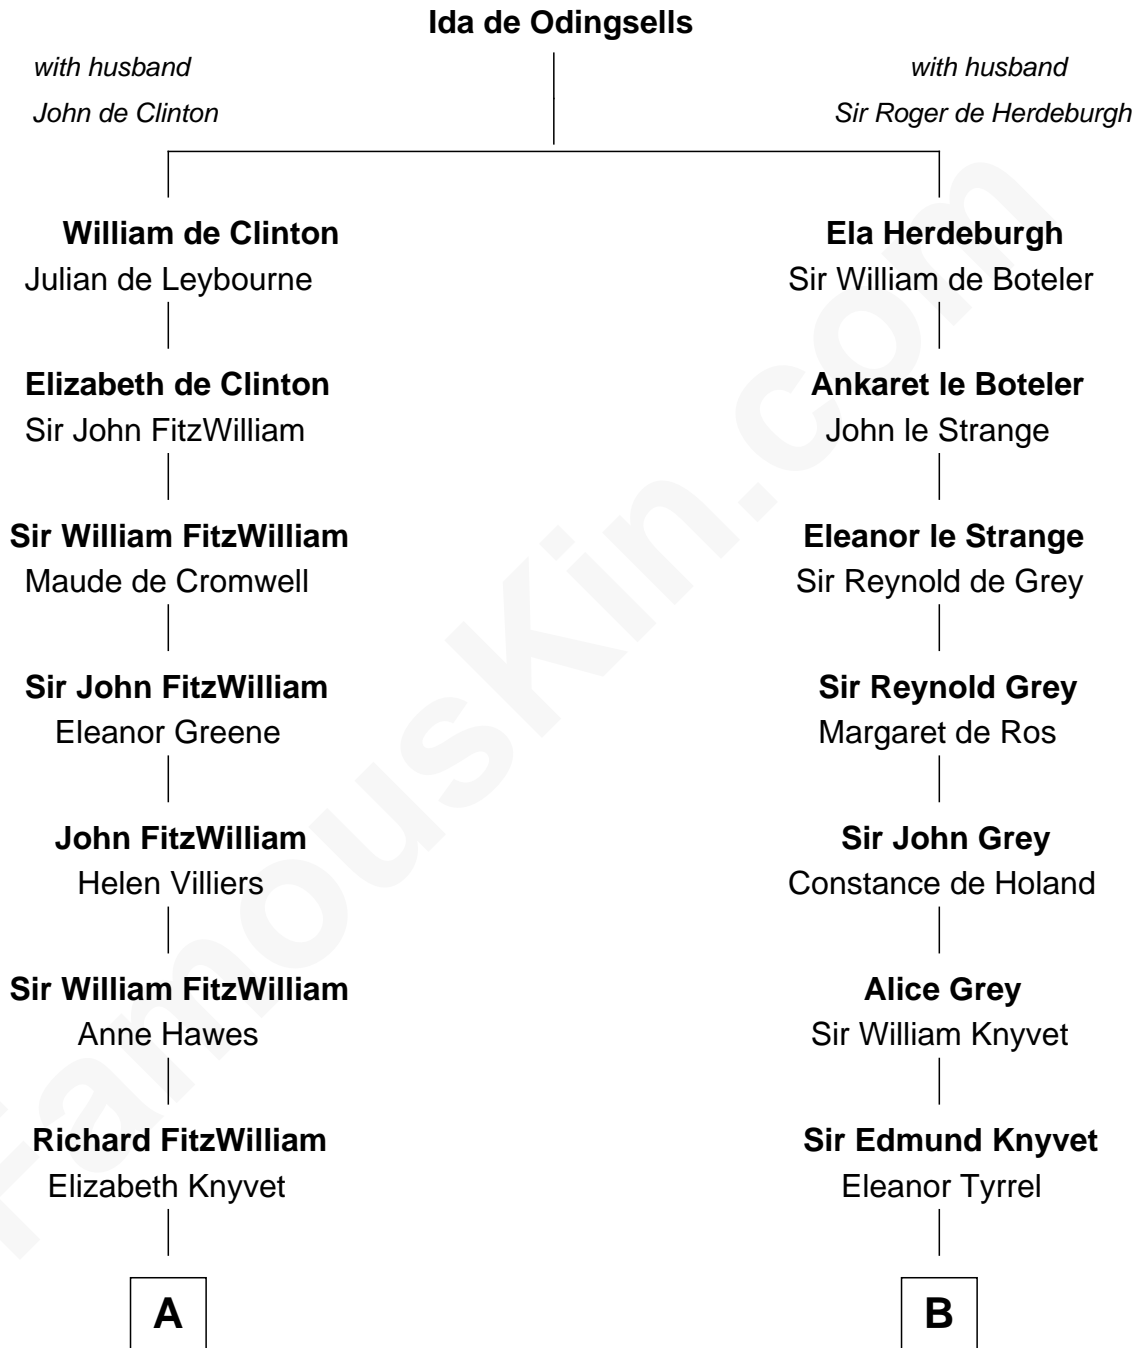

FamousKin.com
Relationship Chart of
John Quincy Adams
6th U.S. President

15th cousin 6 times removed of
Tilda Swinton
Movie Actress

C

Albany Fetherstonhaugh

Evelyn Gertrude Astell

Gertrude Clare Fetherstonhaugh

Cecil George Herbert Alers-Hankey

Mariora Beatrice Evelyn Rochfort Alers-Hankey

Alan Henry Campbell Swinton

Sir John Swinton

Judith Balfour Killen

Tilda Swinton

Movie Actress