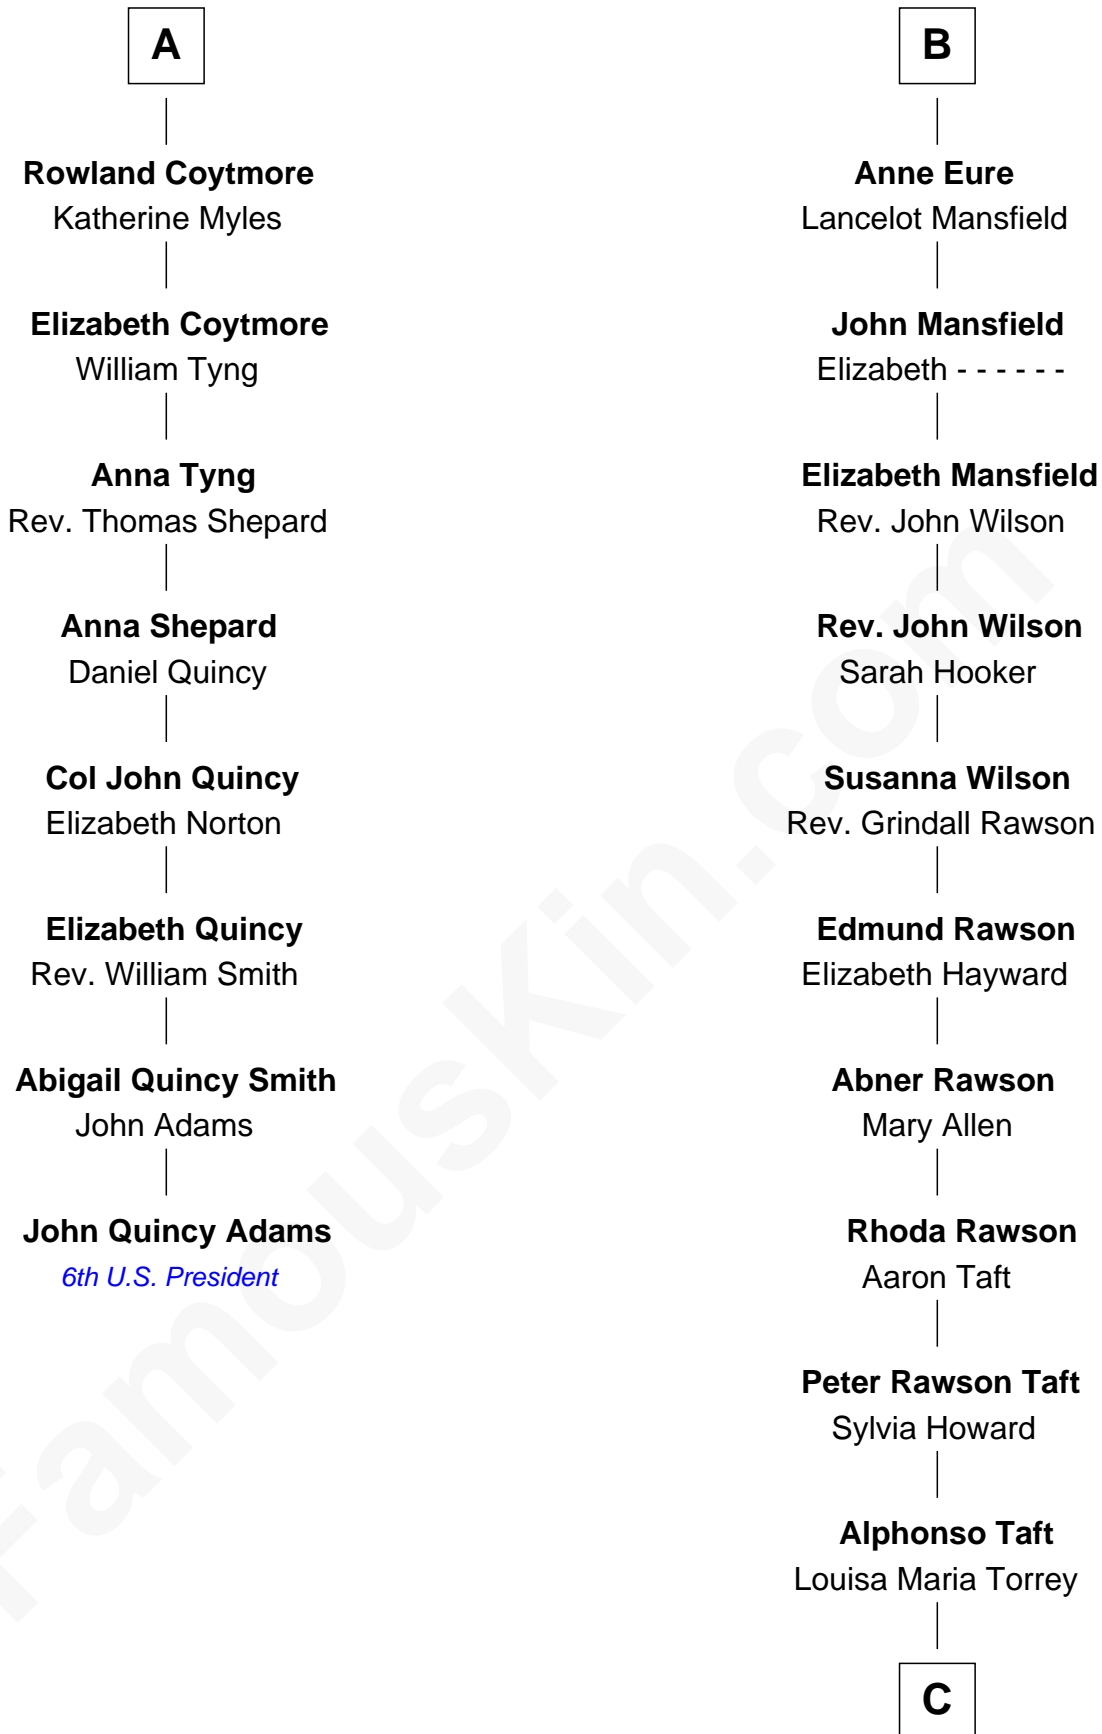

**FamousKin.com**  
**Relationship Chart of**  
**John Quincy Adams**  
*6th U.S. President*

**14th cousin 6 times removed of**  
**Bob Taft**  
*67th Governor of Ohio*

**C**

William Howard Taft

Helen Louise Herron

Robert Alphonso Taft

Martha Wheaton Bowers

Robert Alphonso Taft

Blanca Duncan Noël

**Bob Taft**

*67th Governor of Ohio*

FamousKin.com