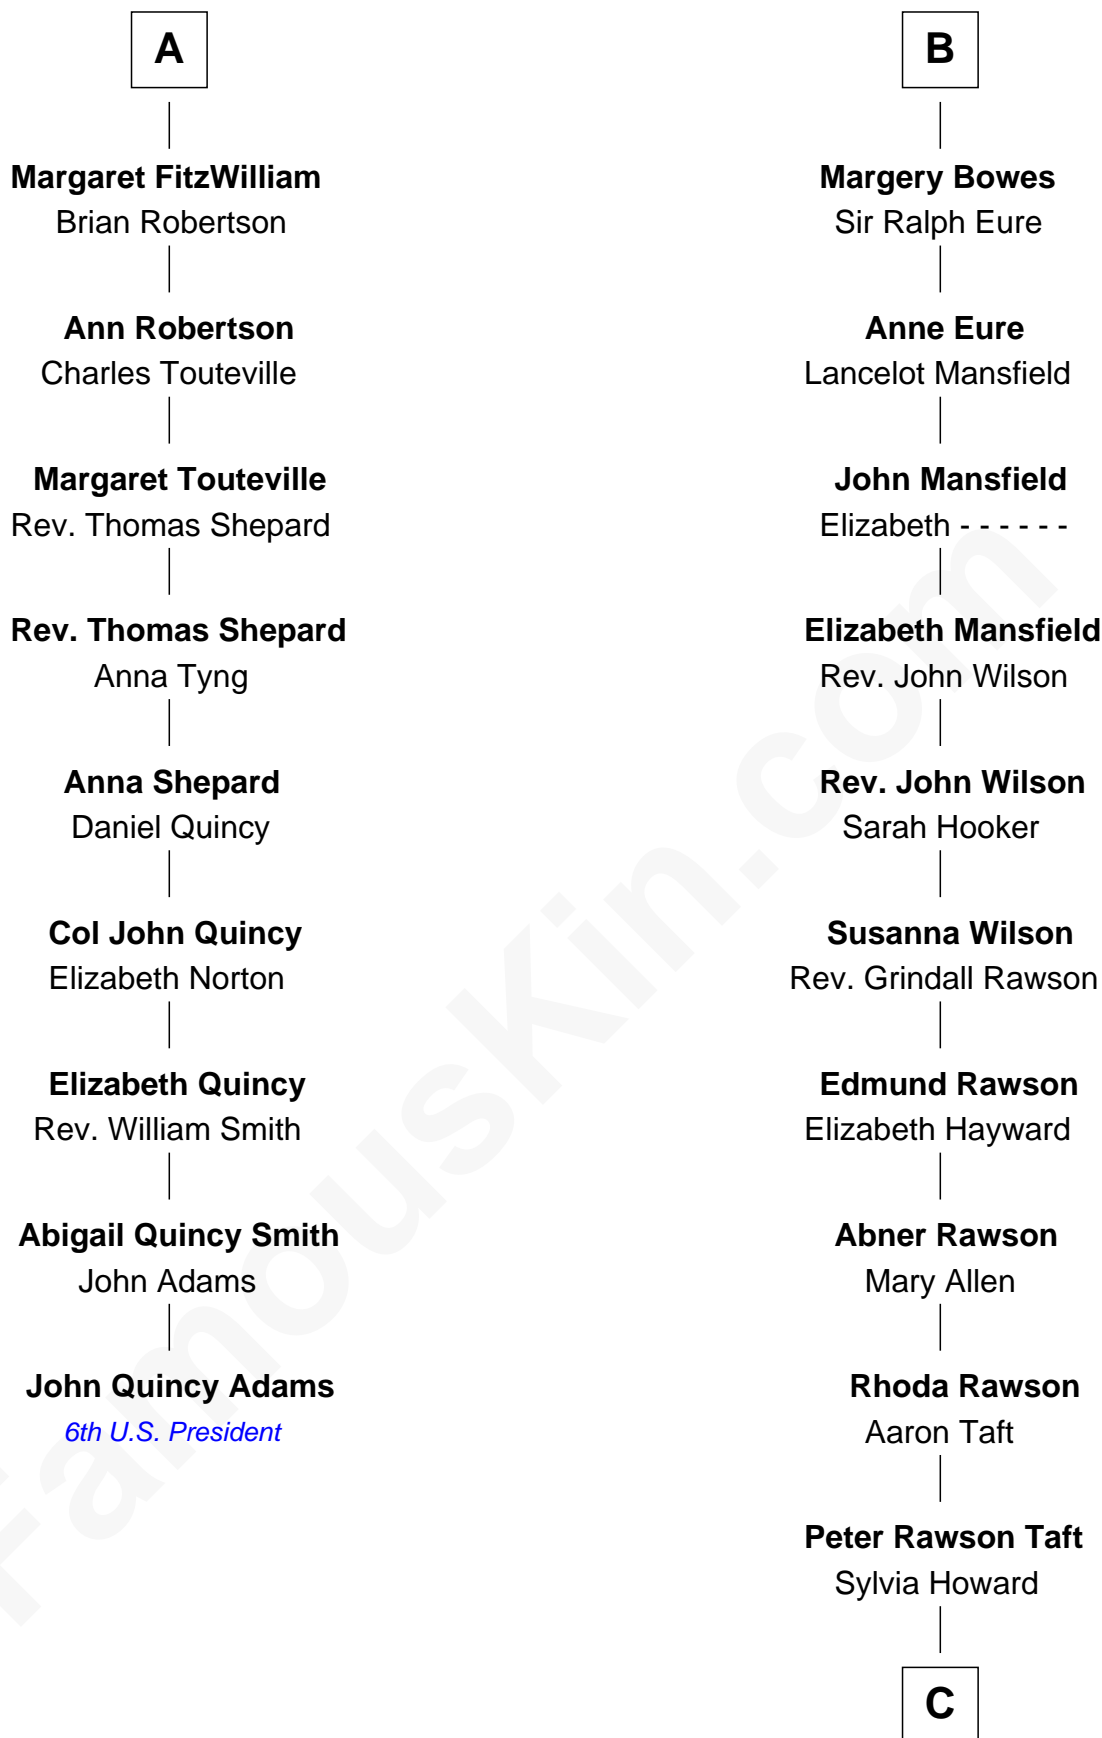

FamousKin.com
Relationship Chart of
John Quincy Adams
6th U.S. President

15th cousin 6 times removed of
Bob Taft
67th Governor of Ohio

Sir John Marmion
Maud de Furnival

C

—
Alphonso Taft

Louisa Maria Torrey

—
William Howard Taft

Helen Louise Herron

—
Robert Alphonso Taft

Martha Wheaton Bowers

—
Robert Alphonso Taft

Blanca Duncan Noël

—
Bob Taft

67th Governor of Ohio