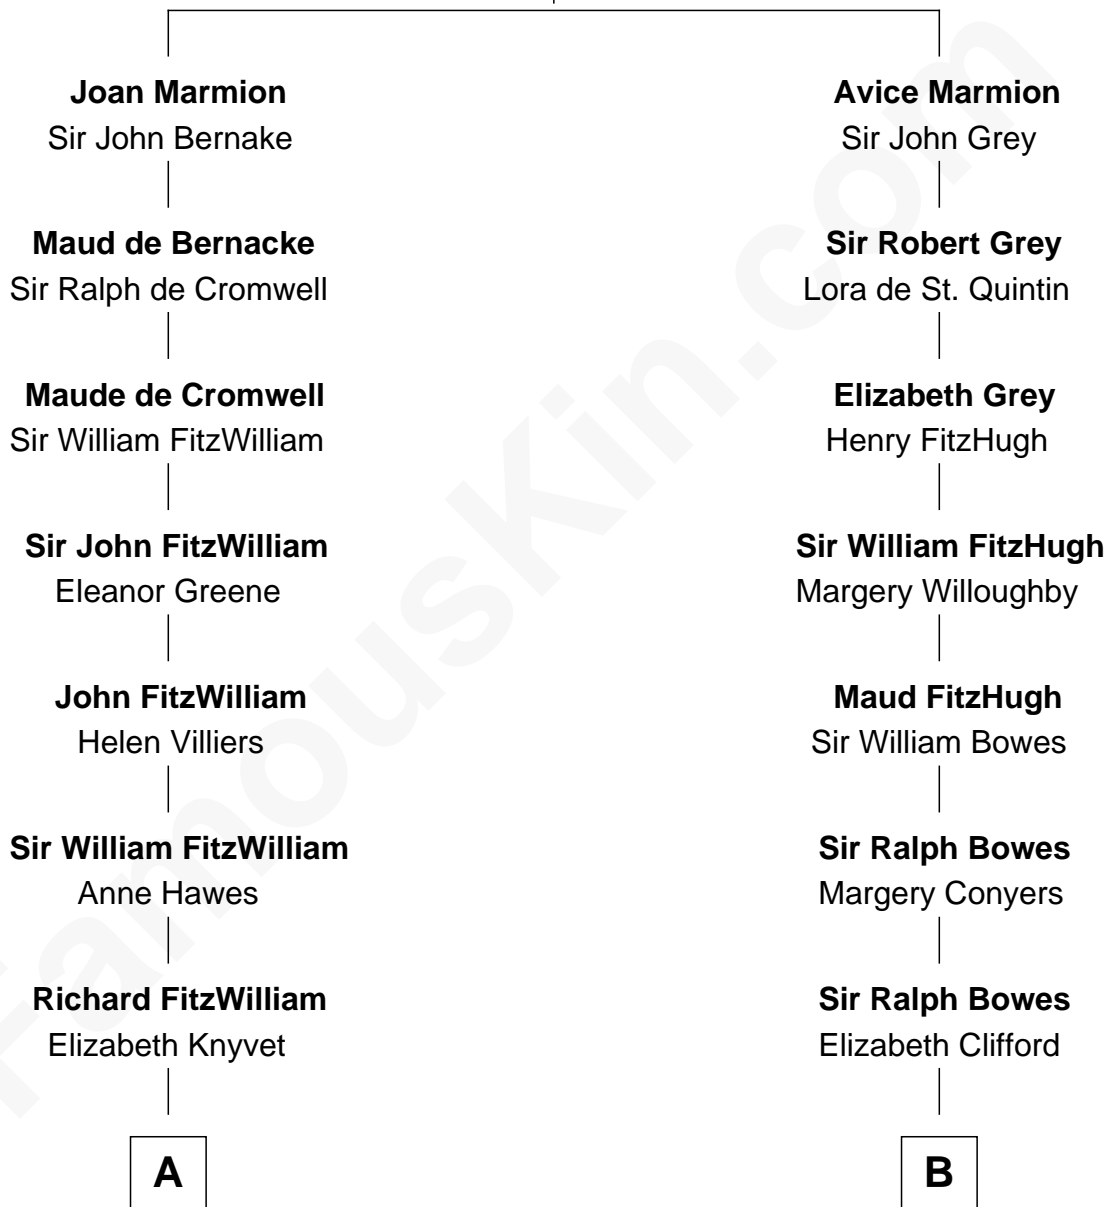

FamousKin.com
Relationship Chart of
John Quincy Adams
6th U.S. President

15th cousin 6 times removed of
Bob Taft
67th Governor of Ohio

Sir John Marmion
Maud de Furnival

C

—
Alphonso Taft

Louisa Maria Torrey

—
William Howard Taft

Helen Louise Herron

—
Robert Alphonso Taft

Martha Wheaton Bowers

—
Robert Alphonso Taft

Blanca Duncan Noël

—
Bob Taft

67th Governor of Ohio