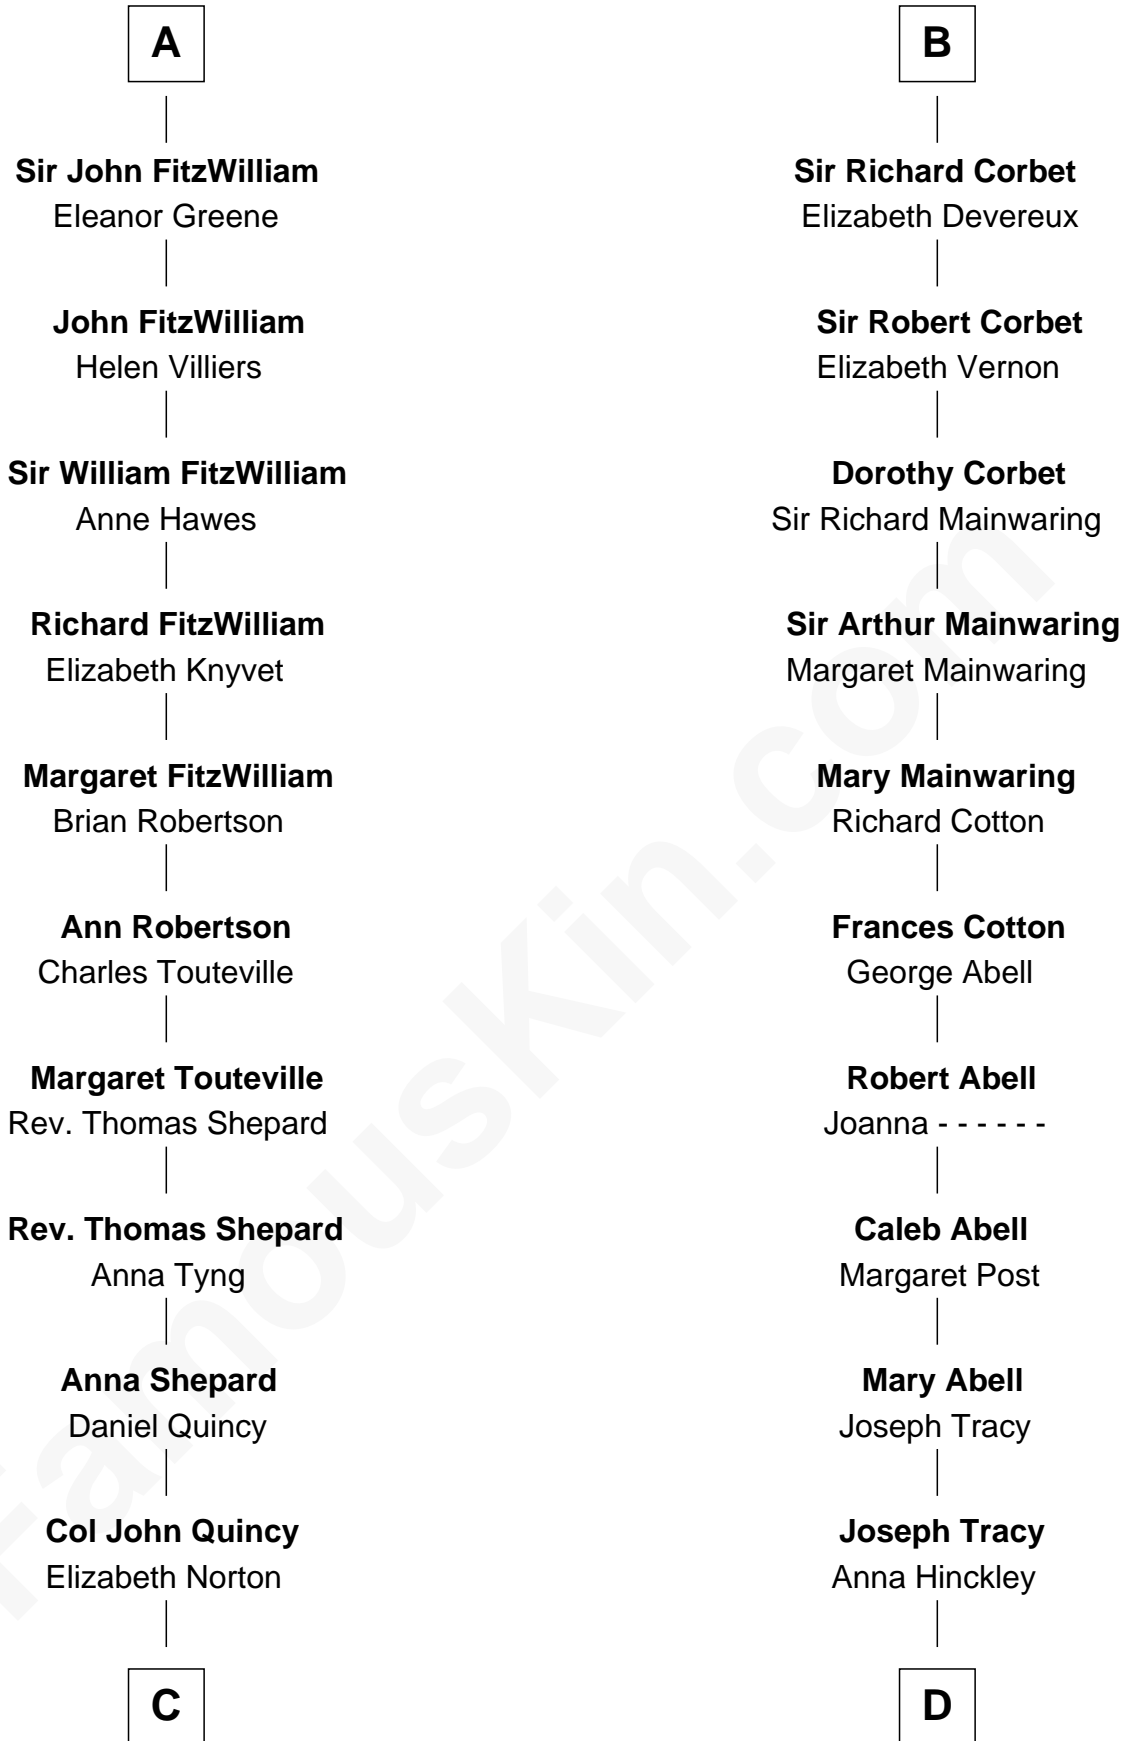

FamousKin.com
Relationship Chart of
John Quincy Adams
6th U.S. President

19th cousin 2 times removed of

J.P. Morgan, Jr.
American Banker and Philanthropist

C

Elizabeth Quincy
Rev. William Smith

Abigail Quincy Smith
John Adams

John Quincy Adams
6th U.S. President

D

Jared Tracy
Margaret Grant

William Gedney Tracy
Rachel Huntington

Charles F. Tracy
Louisa Kirkland

Frances Louisa Tracy
John Pierpont Morgan

J.P. Morgan, Jr.
American Banker and Philanthropist