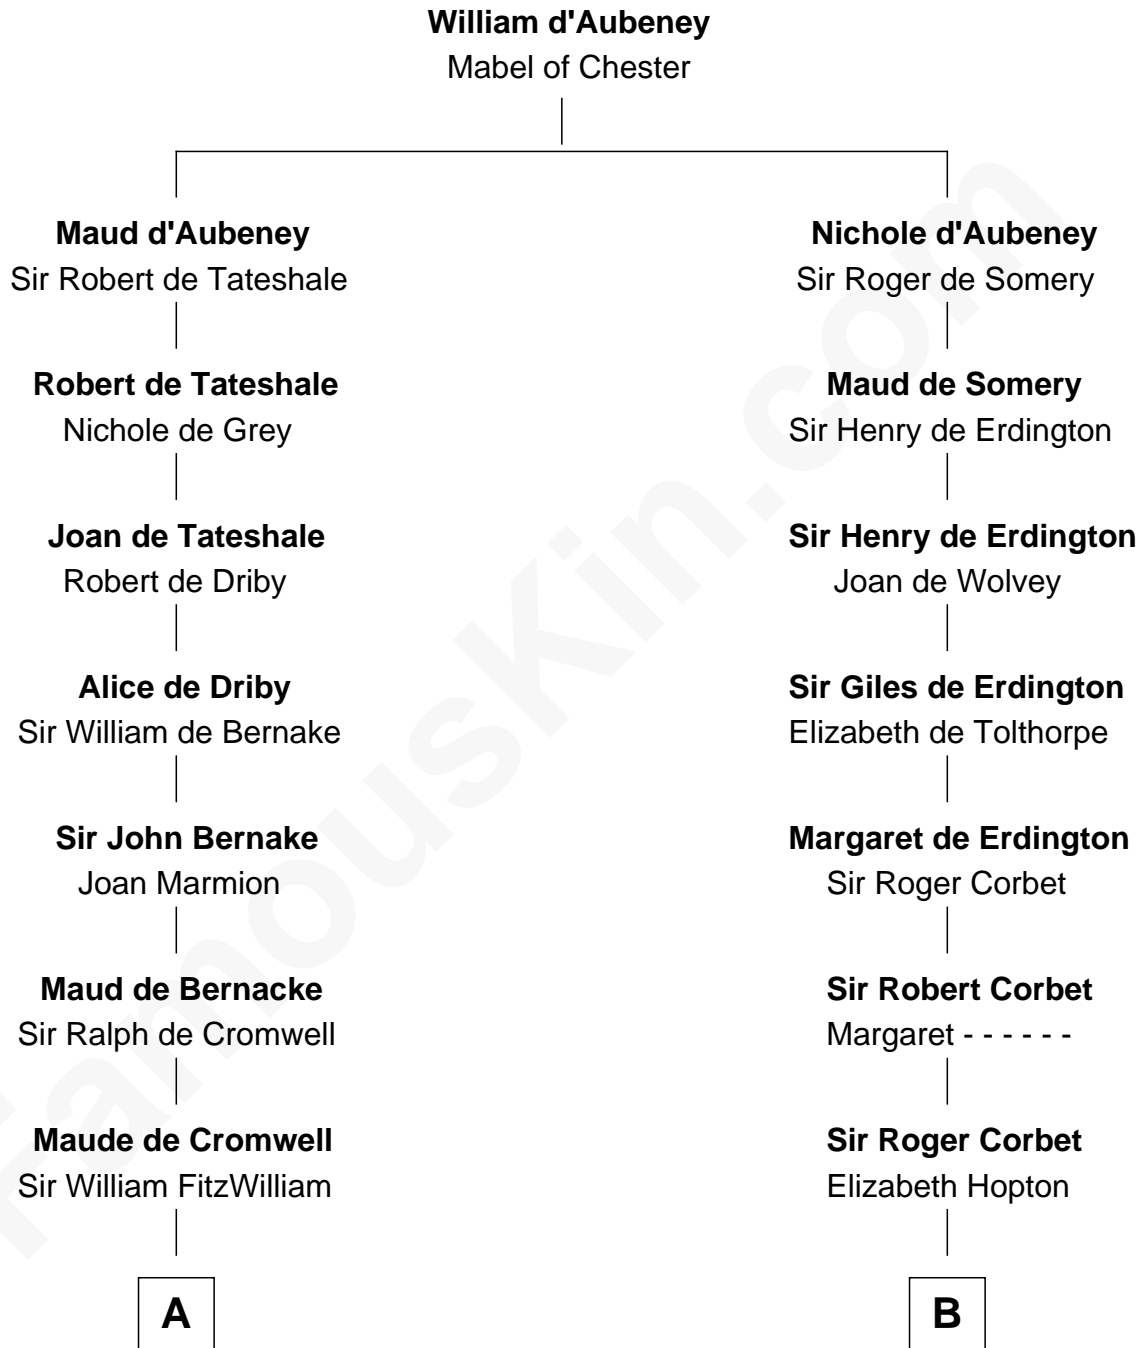

FamousKin.com
Relationship Chart of
John Quincy Adams
6th U.S. President

19th cousin 2 times removed of

J.P. Morgan, Jr.
American Banker and Philanthropist

C

Elizabeth Quincy
Rev. William Smith

Abigail Quincy Smith
John Adams

John Quincy Adams
6th U.S. President

D

Jared Tracy
Margaret Grant

William Gedney Tracy
Rachel Huntington

Charles F. Tracy
Louisa Kirkland

Frances Louisa Tracy
John Pierpont Morgan

J.P. Morgan, Jr.
American Banker and Philanthropist