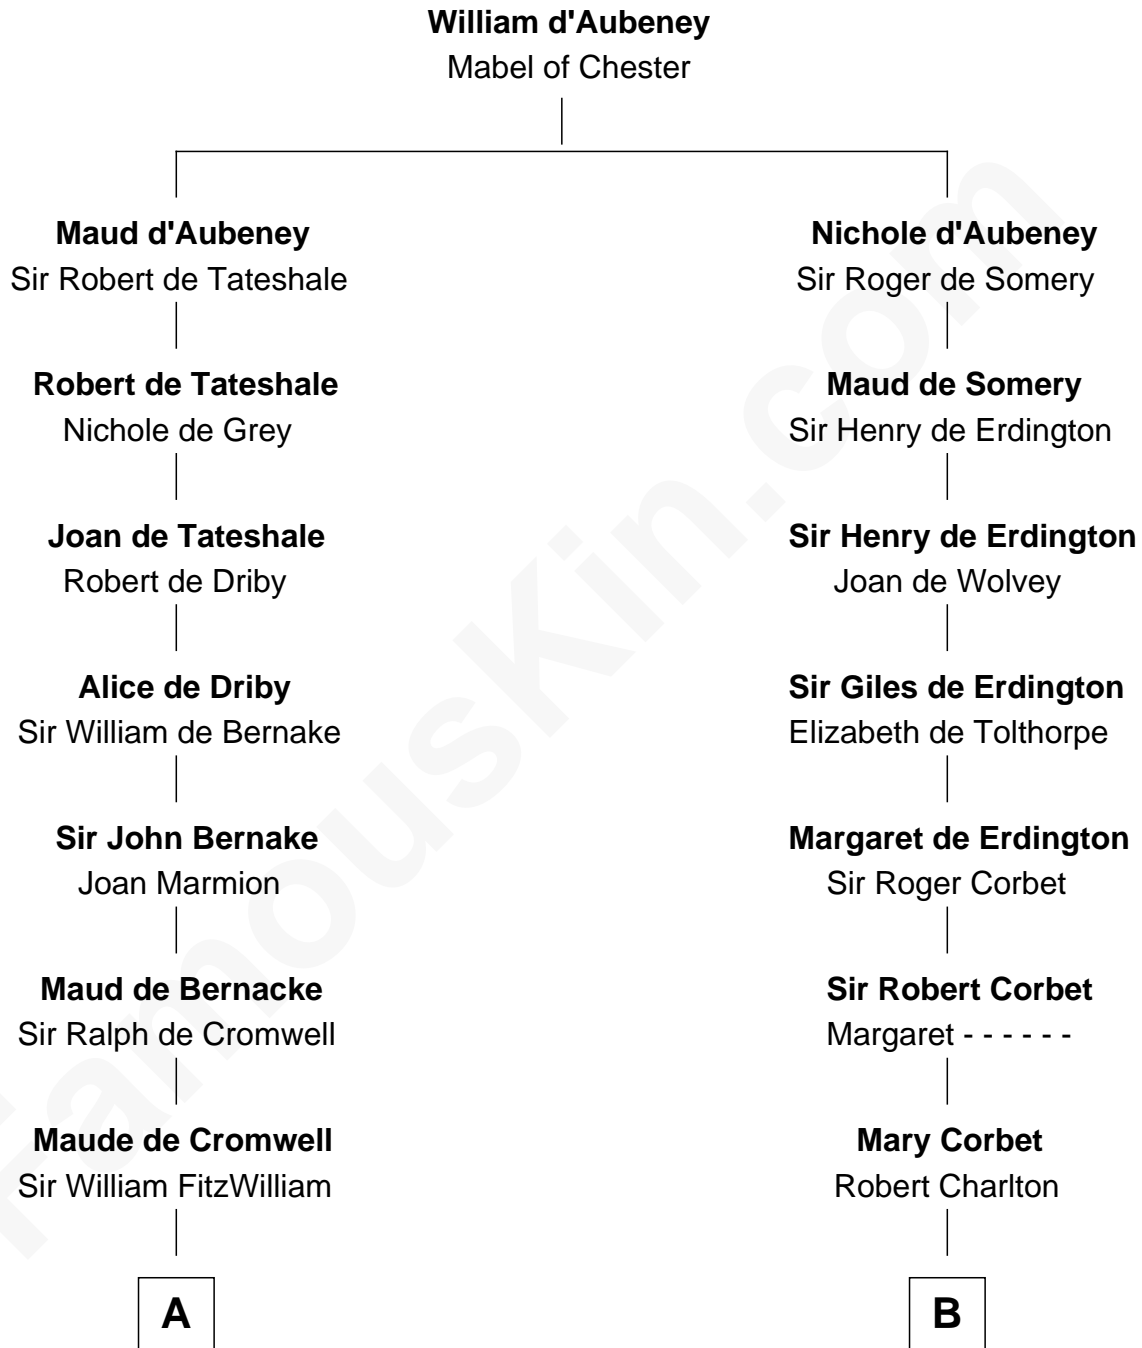

FamousKin.com
Relationship Chart of
John Quincy Adams
6th U.S. President

19th cousin 1 time removed of
Fitzhugh Lee
40th Governor of Virginia

C

Elizabeth Quincy
Rev. William Smith

Abigail Quincy Smith
John Adams

John Quincy Adams
6th U.S. President

D

Col. Henry Lee
Lucy Grymes

Maj. Gen. Henry Lee
Anne Hill Carter

Sydney Smith Lee
Anna Maria Mason

Fitzhugh Lee
40th Governor of Virginia

FamousKin.com