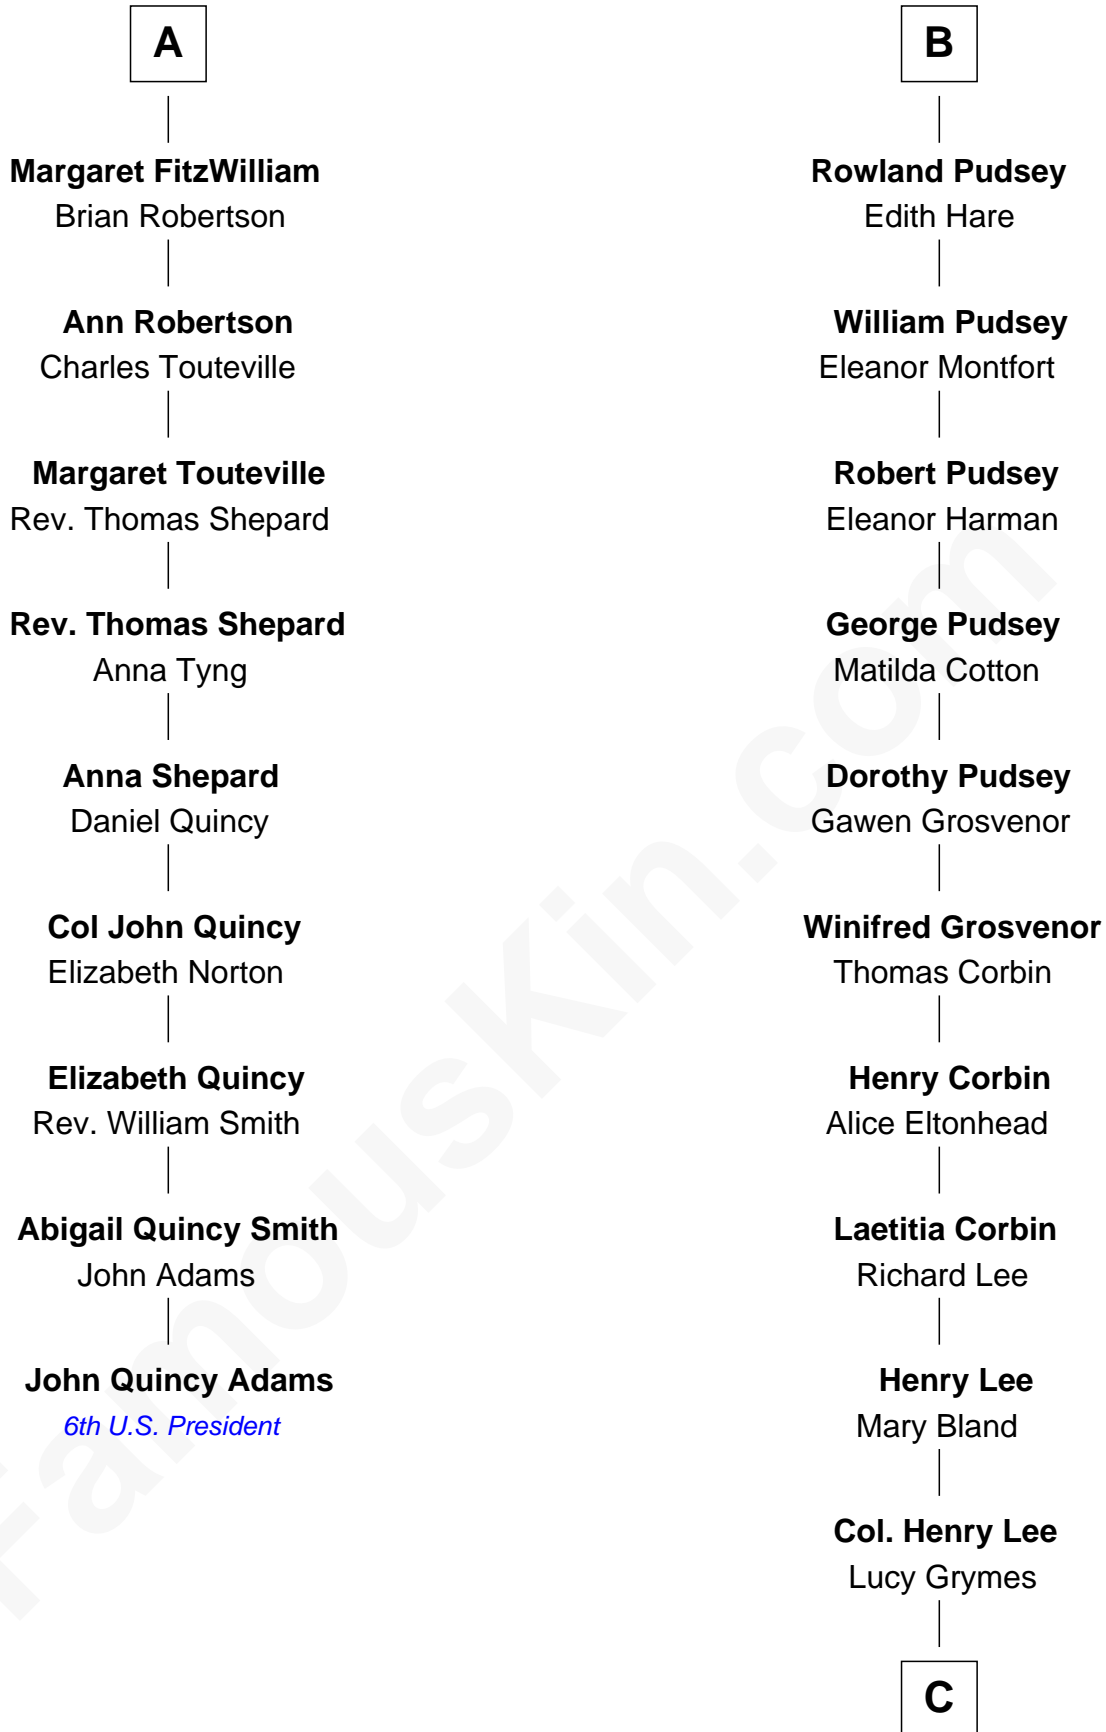

**FamousKin.com**  
**Relationship Chart of**  
**John Quincy Adams**  
*6th U.S. President*

**15th cousin 4 times removed of**  
**Fitzhugh Lee**  
*40th Governor of Virginia*

**Sir John Marmion**  
 Maud de Furnival

C

**Maj. Gen. Henry Lee**

Anne Hill Carter

**Sydney Smith Lee**

Anna Maria Mason

**Fitzhugh Lee**

*40th Governor of Virginia*

FamousKin.com