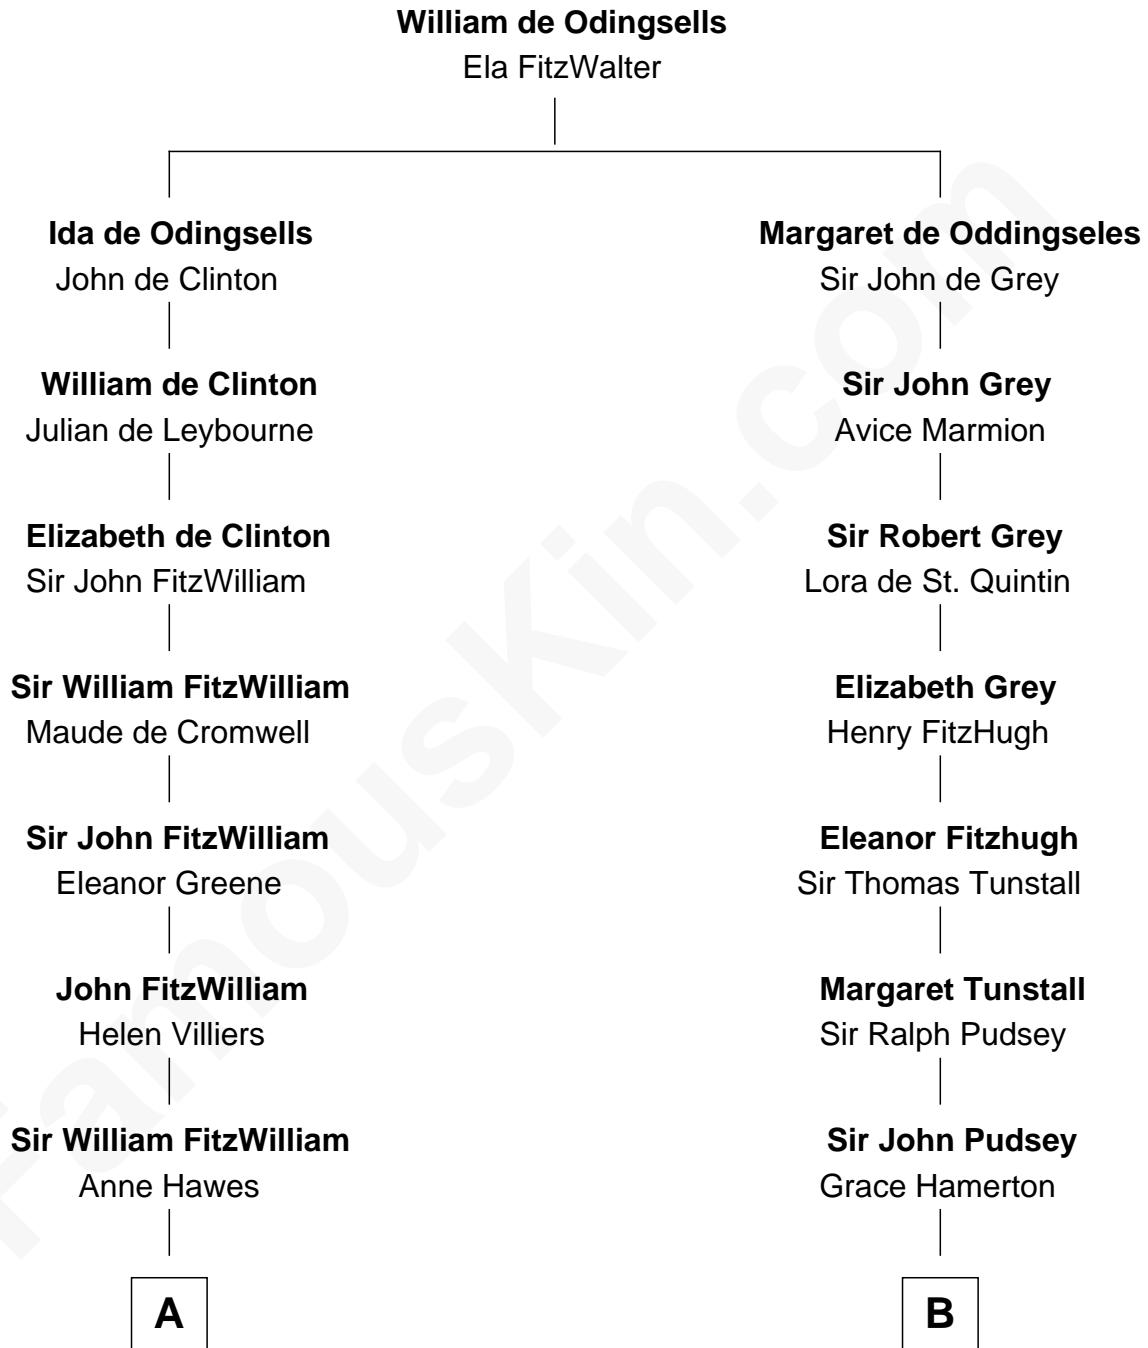

**FamousKin.com**  
**Relationship Chart of**  
**John Quincy Adams**  
*6th U.S. President*

**16th cousin 4 times removed of**  
**Fitzhugh Lee**  
*40th Governor of Virginia*

**C**

Col. Henry Lee

Lucy Grymes

Maj. Gen. Henry Lee

Anne Hill Carter

Sydney Smith Lee

Anna Maria Mason

Fitzhugh Lee

*40th Governor of Virginia*

FamousKin.com