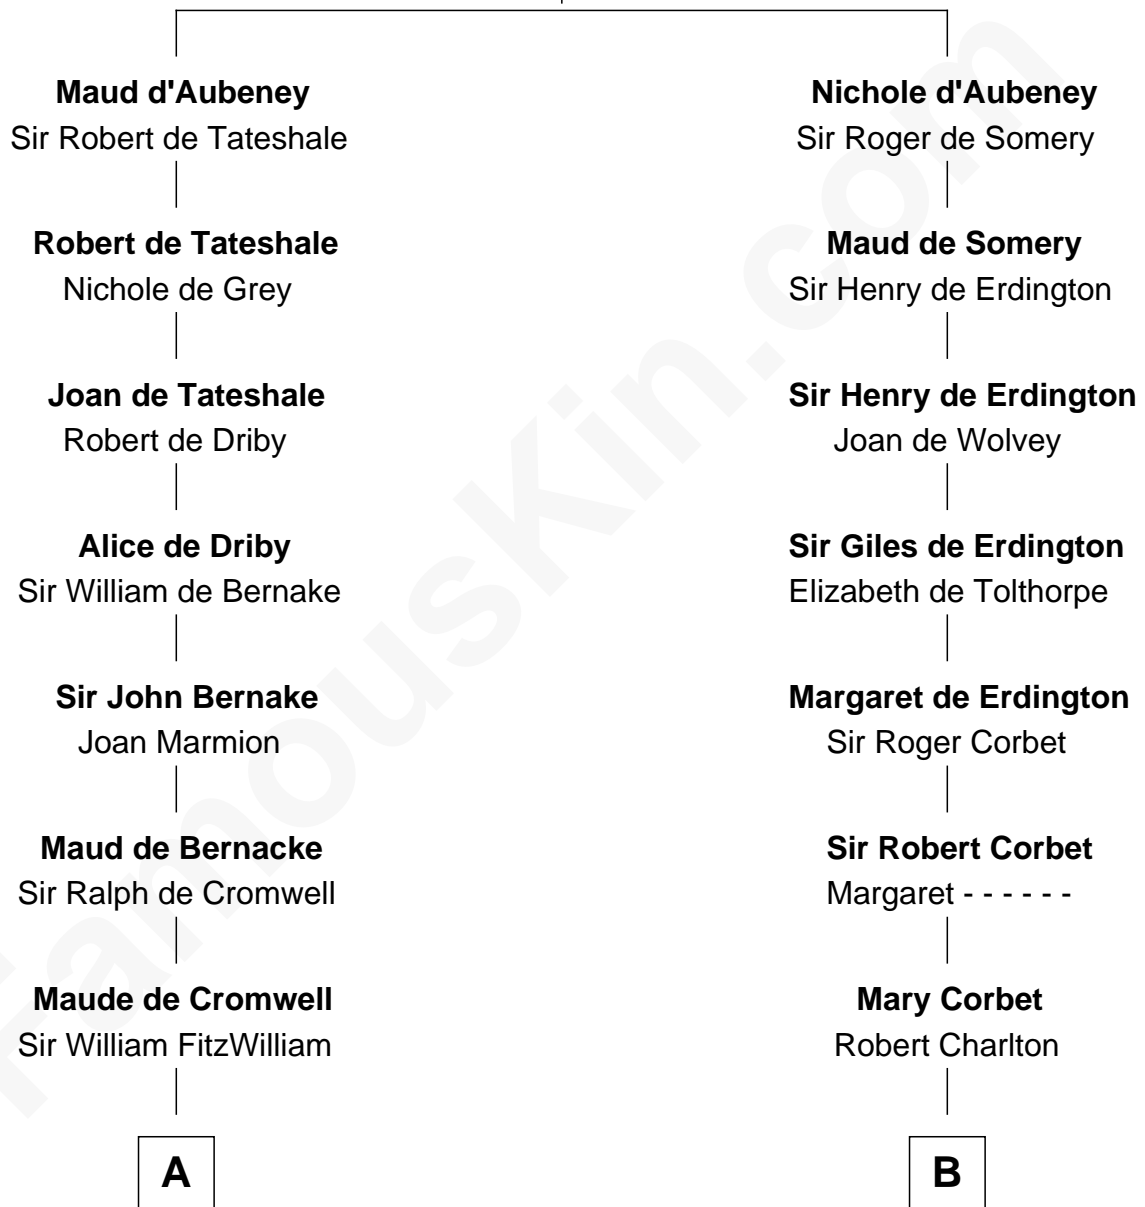

FamousKin.com
Relationship Chart of
John Quincy Adams
6th U.S. President

18th cousin 1 time removed of

Thomas Sim Lee
2nd and 7th Governor of Maryland

William d'Aubenev
 Mabel of Chester

C

Elizabeth Quincy
Rev. William Smith

Abigail Quincy Smith
John Adams

John Quincy Adams
6th U.S. President

D

Thomas Lee
Christiana Sim

Thomas Sim Lee
2nd and 7th Governor of Maryland

FamousKin.com