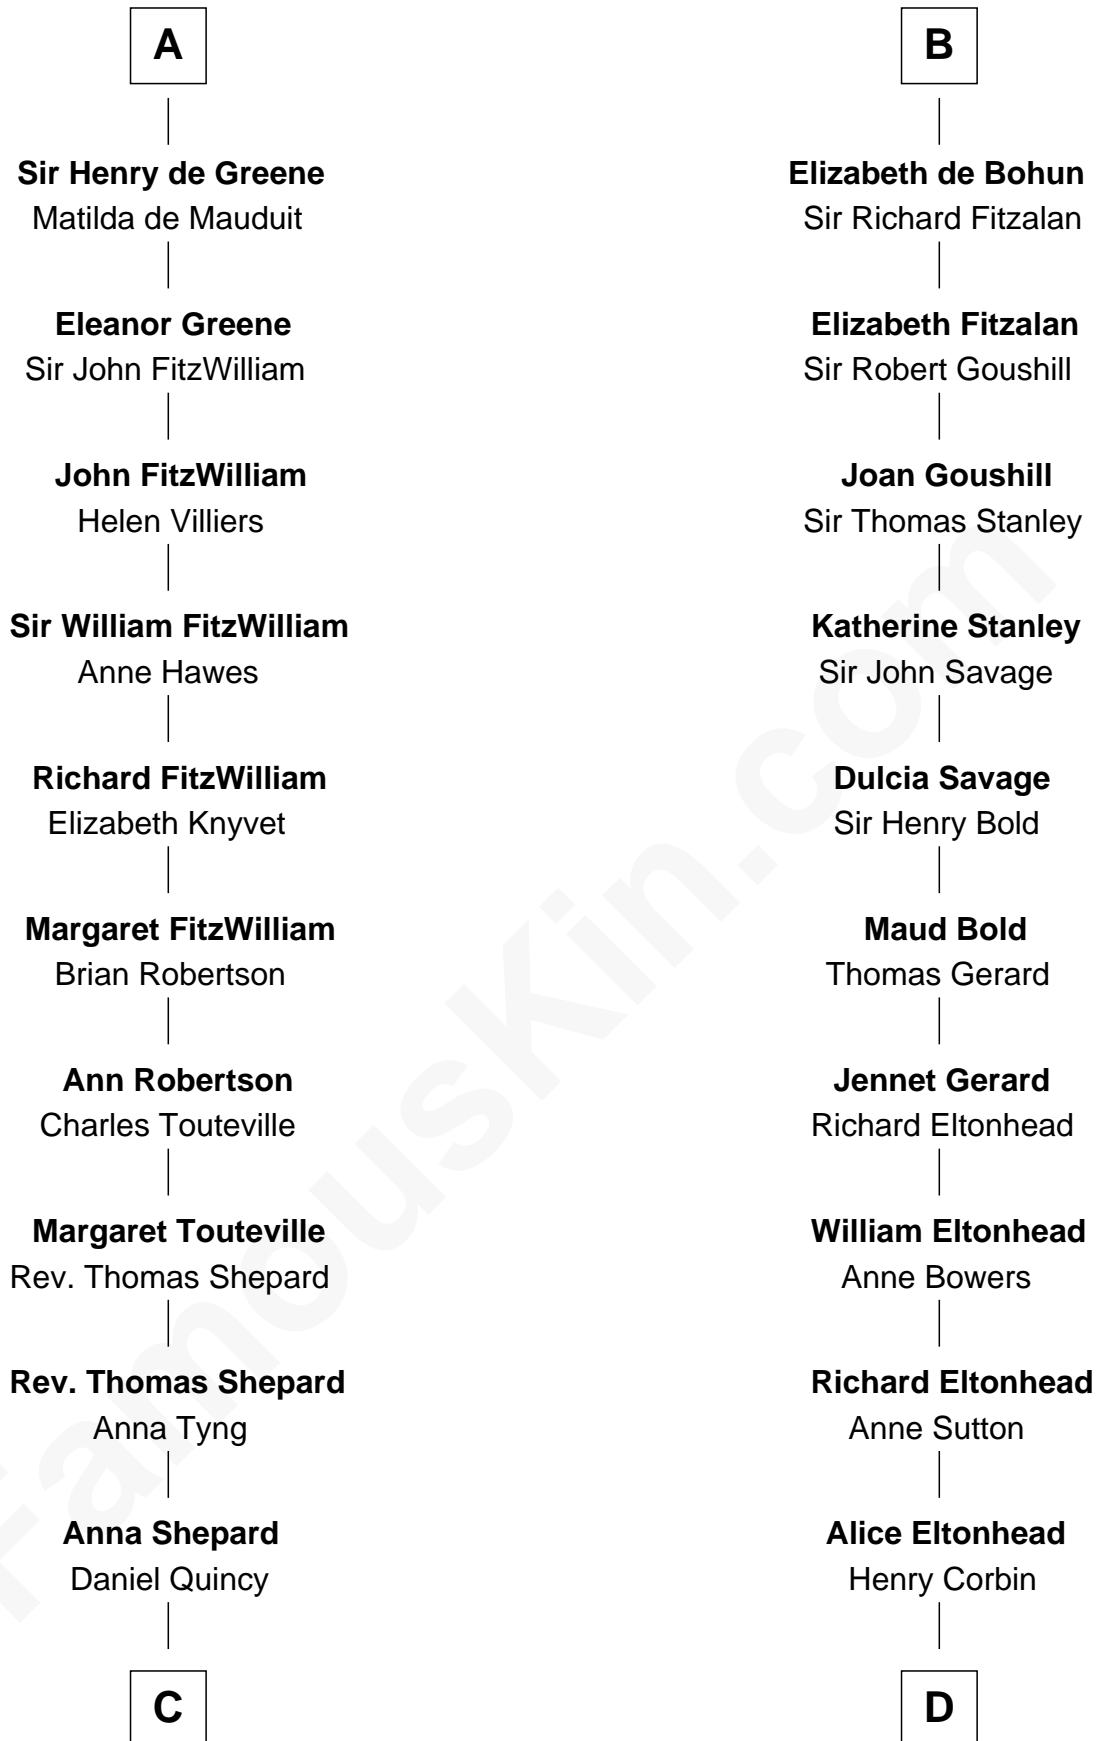

FamousKin.com Relationship Chart of

John Quincy Adams

6th U.S. President

20th cousin of

Thomas Sim Lee

2nd and 7th Governor of Maryland

Dermot MacMurrough

Mor O'Toole

C

Col John Quincy
Elizabeth Norton

Elizabeth Quincy
Rev. William Smith

Abigail Quincy Smith
John Adams

John Quincy Adams
6th U.S. President

D

Laetitia Corbin
Richard Lee

Philip Lee
Sarah Brooke