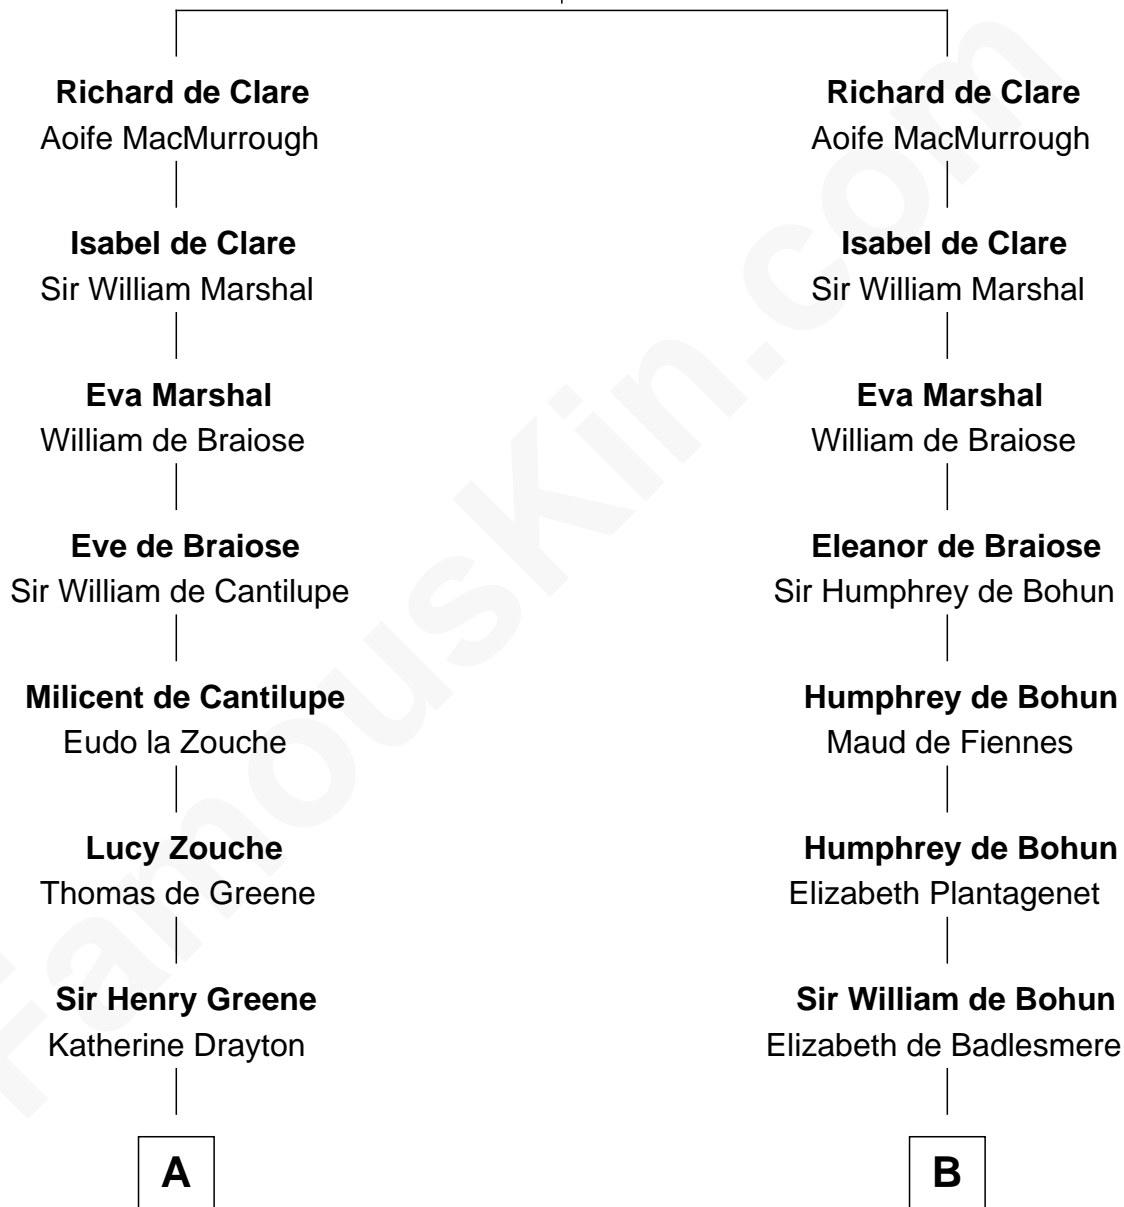

# FamousKin.com Relationship Chart of

**John Quincy Adams**

*6th U.S. President*

20th cousin of

**Thomas Sim Lee**

*2nd and 7th Governor of Maryland*

**Gilbert Fitzgilbert de Clare**

Isabel de Beaumont

**C**

**Col John Quincy**  
Elizabeth Norton

**Elizabeth Quincy**  
Rev. William Smith

**Abigail Quincy Smith**  
John Adams

**John Quincy Adams**  
*6th U.S. President*

**D**

**Laetitia Corbin**  
Richard Lee

**Philip Lee**  
Sarah Brooke

**Thomas Lee**  
Christiana Sim

**Thomas Sim Lee**  
*2nd and 7th Governor of Maryland*

FamousKin.com