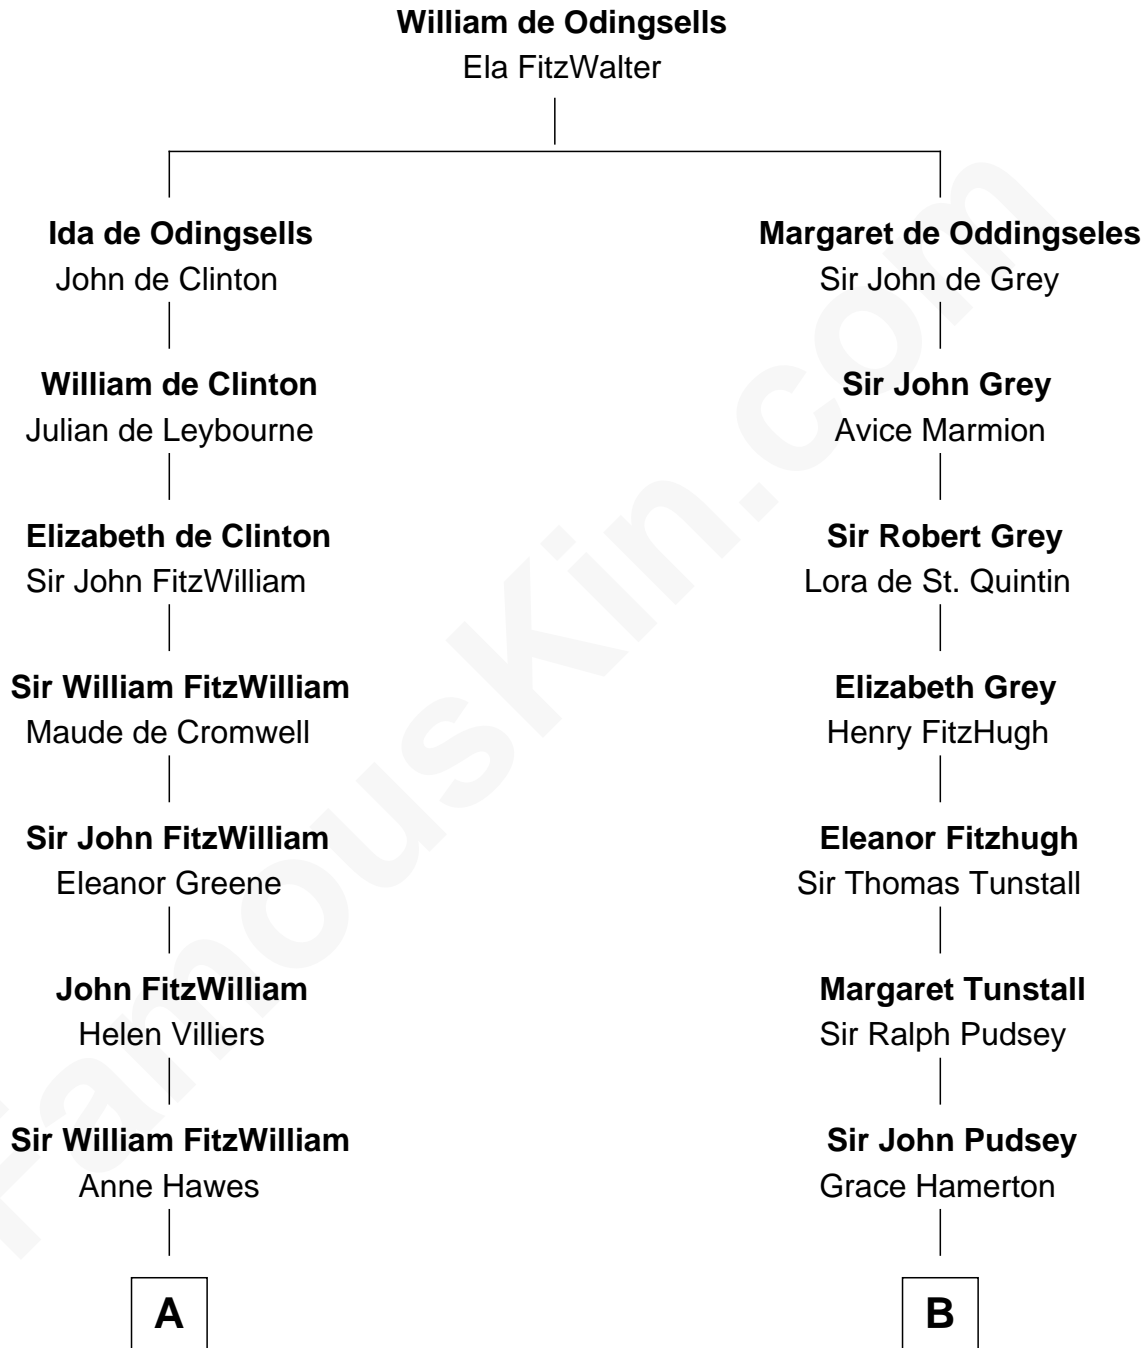

FamousKin.com
Relationship Chart of
John Quincy Adams
6th U.S. President

16th cousin 2 times removed of
Thomas Sim Lee
2nd and 7th Governor of Maryland

C

Thomas Lee
Christiana Sim

Thomas Sim Lee

2nd and 7th Governor of Maryland

FamousKin.com