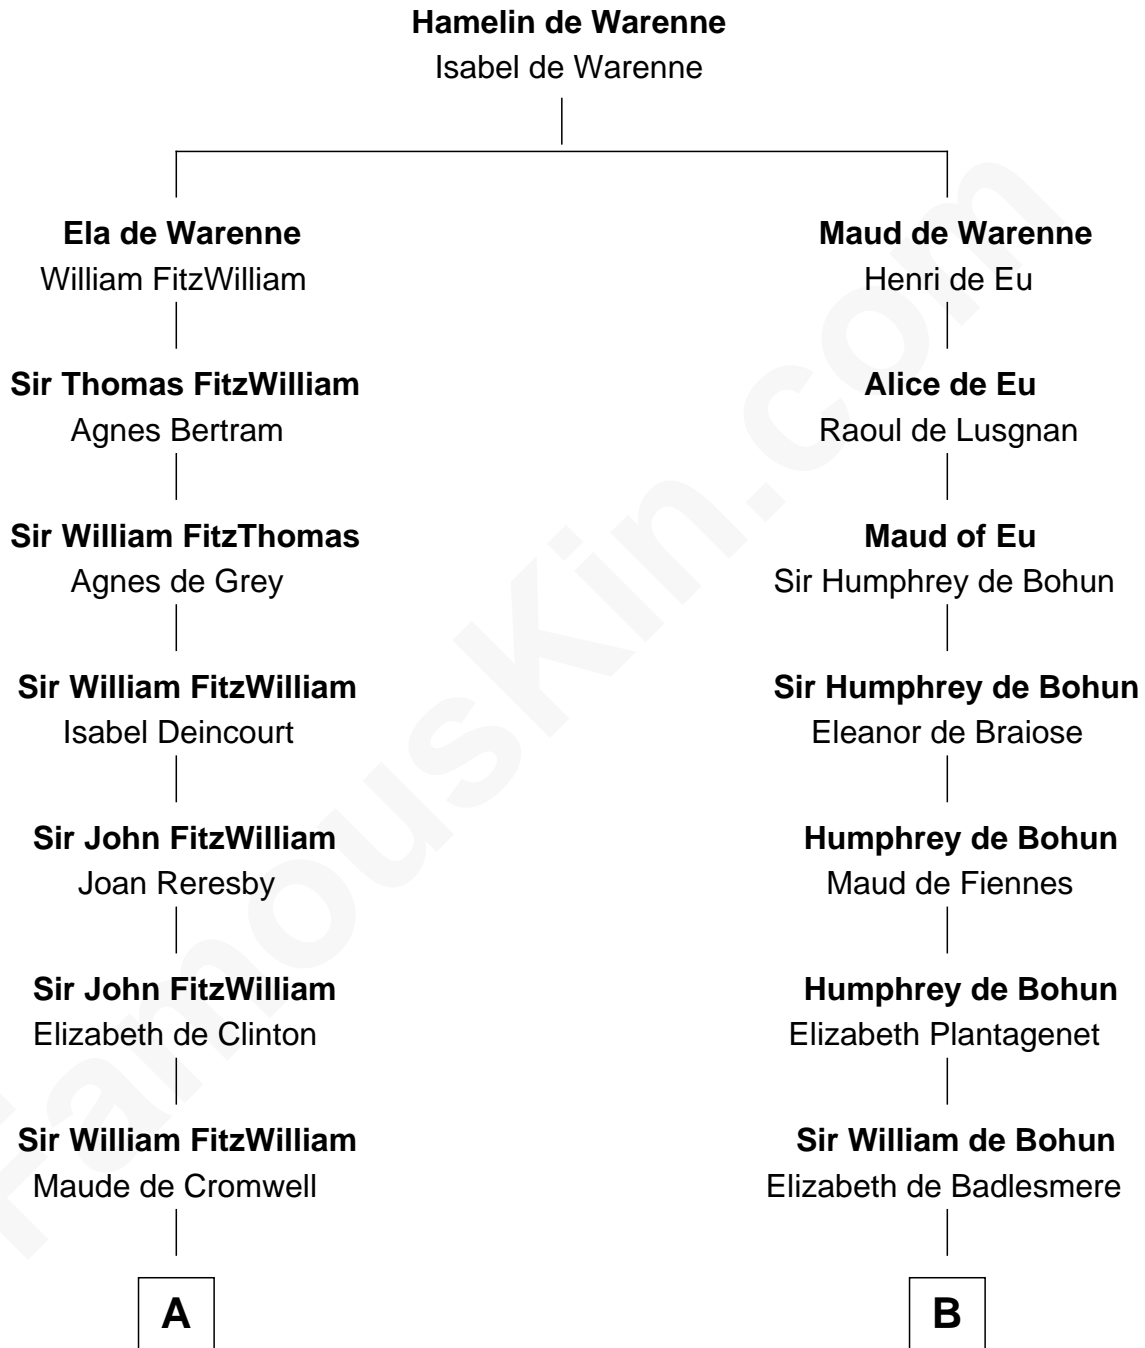

FamousKin.com
Relationship Chart of
John Quincy Adams
6th U.S. President

19th cousin 2 times removed of
Edward Lloyd V
13th Governor of Maryland

C

Elizabeth Quincy
Rev. William Smith

Abigail Quincy Smith
John Adams

John Quincy Adams
6th U.S. President

D

Henrietta Maria Neale
Col. Philemon Lloyd

Edward Lloyd
Sarah Covington

Col. Edward Lloyd
Anne Rousby

Col. Edward Lloyd
Elizabeth Tayloe

Edward Lloyd V
13th Governor of Maryland