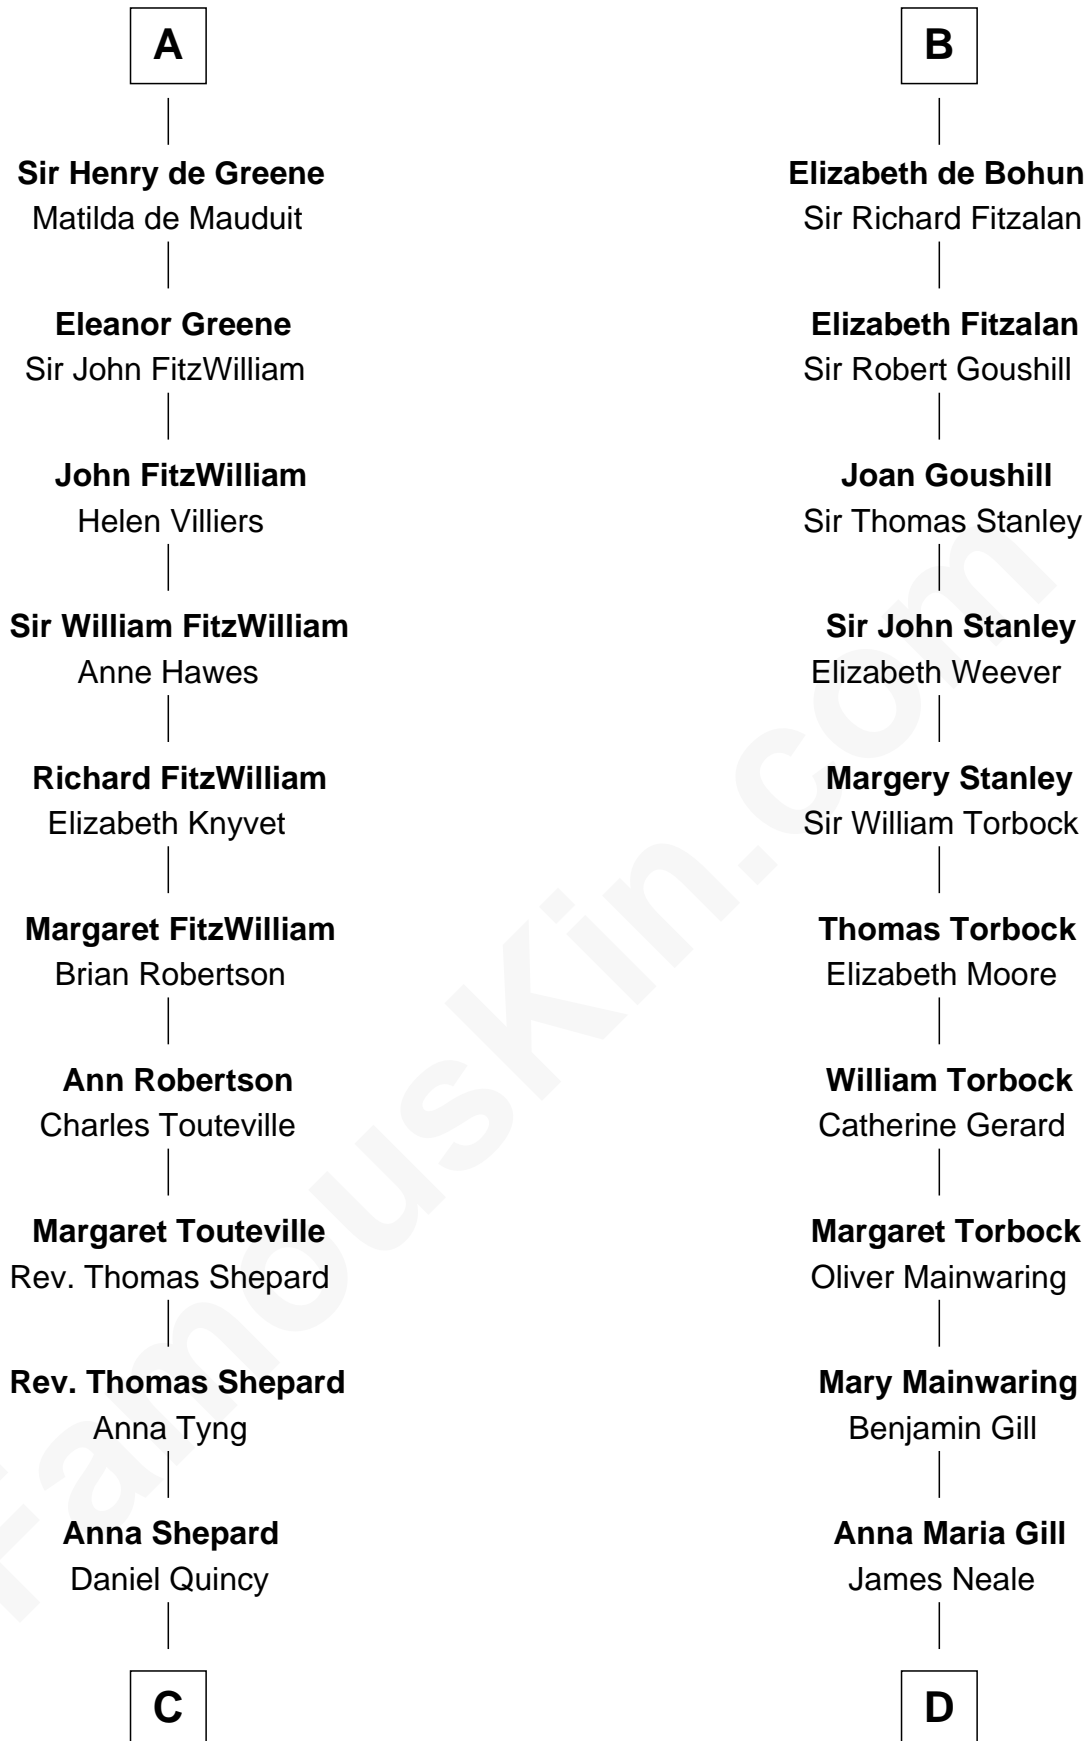

**FamousKin.com**  
**Relationship Chart of**  
**John Quincy Adams**  
*6th U.S. President*

20th cousin 1 time removed of  
**Edward Lloyd V**  
*13th Governor of Maryland*

Walter of Salisbury

**C**

**Col John Quincy**  
Elizabeth Norton

**Elizabeth Quincy**  
Rev. William Smith

**Abigail Quincy Smith**  
John Adams

**John Quincy Adams**  
*6th U.S. President*

**D**

**Henrietta Maria Neale**  
Col. Philemon Lloyd

**Edward Lloyd**  
Sarah Covington

**Col. Edward Lloyd**  
Anne Rousby

**Col. Edward Lloyd**  
Elizabeth Tayloe

**Edward Lloyd V**  
*13th Governor of Maryland*