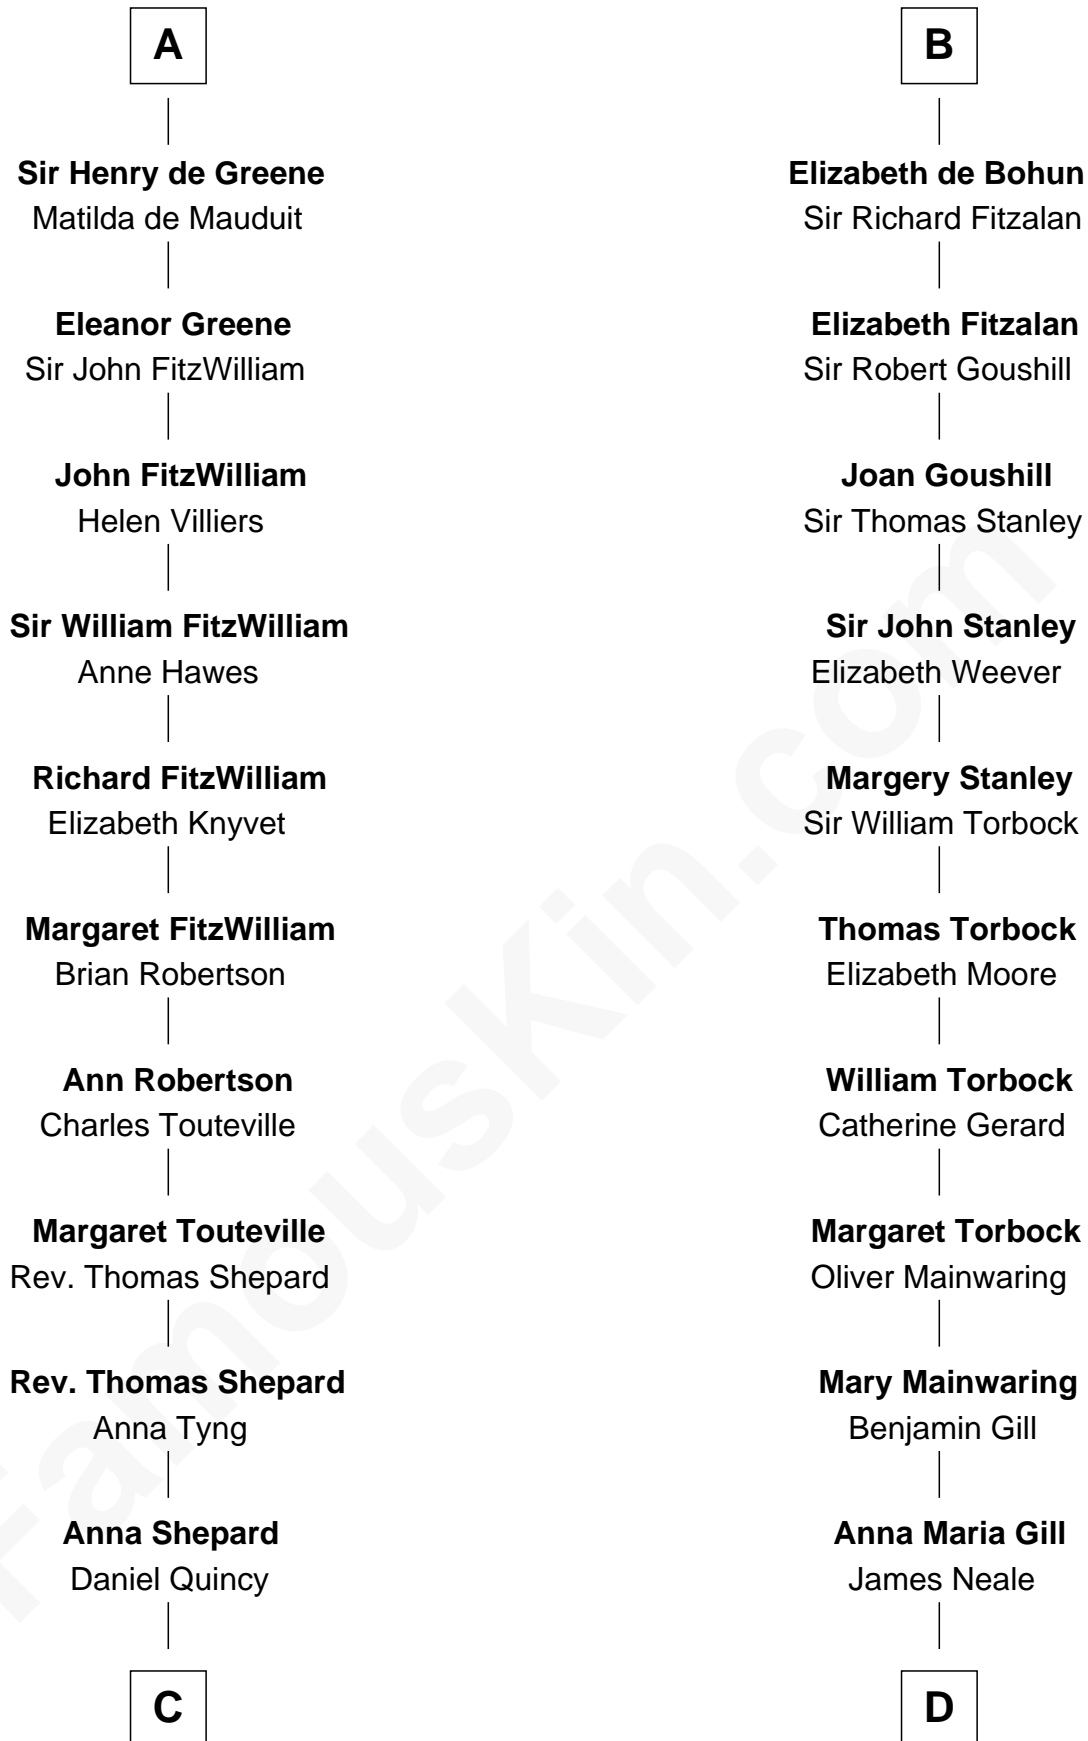

FamousKin.com
Relationship Chart of
John Quincy Adams
6th U.S. President

20th cousin 1 time removed of
Edward Lloyd V
13th Governor of Maryland

Dermot MacMurrough
 Mor O'Toole

C

Col John Quincy
Elizabeth Norton

Elizabeth Quincy
Rev. William Smith

Abigail Quincy Smith
John Adams

John Quincy Adams
6th U.S. President

D

Henrietta Maria Neale
Col. Philemon Lloyd

Edward Lloyd
Sarah Covington

Col. Edward Lloyd
Anne Rousby

Col. Edward Lloyd
Elizabeth Tayloe

Edward Lloyd V
13th Governor of Maryland