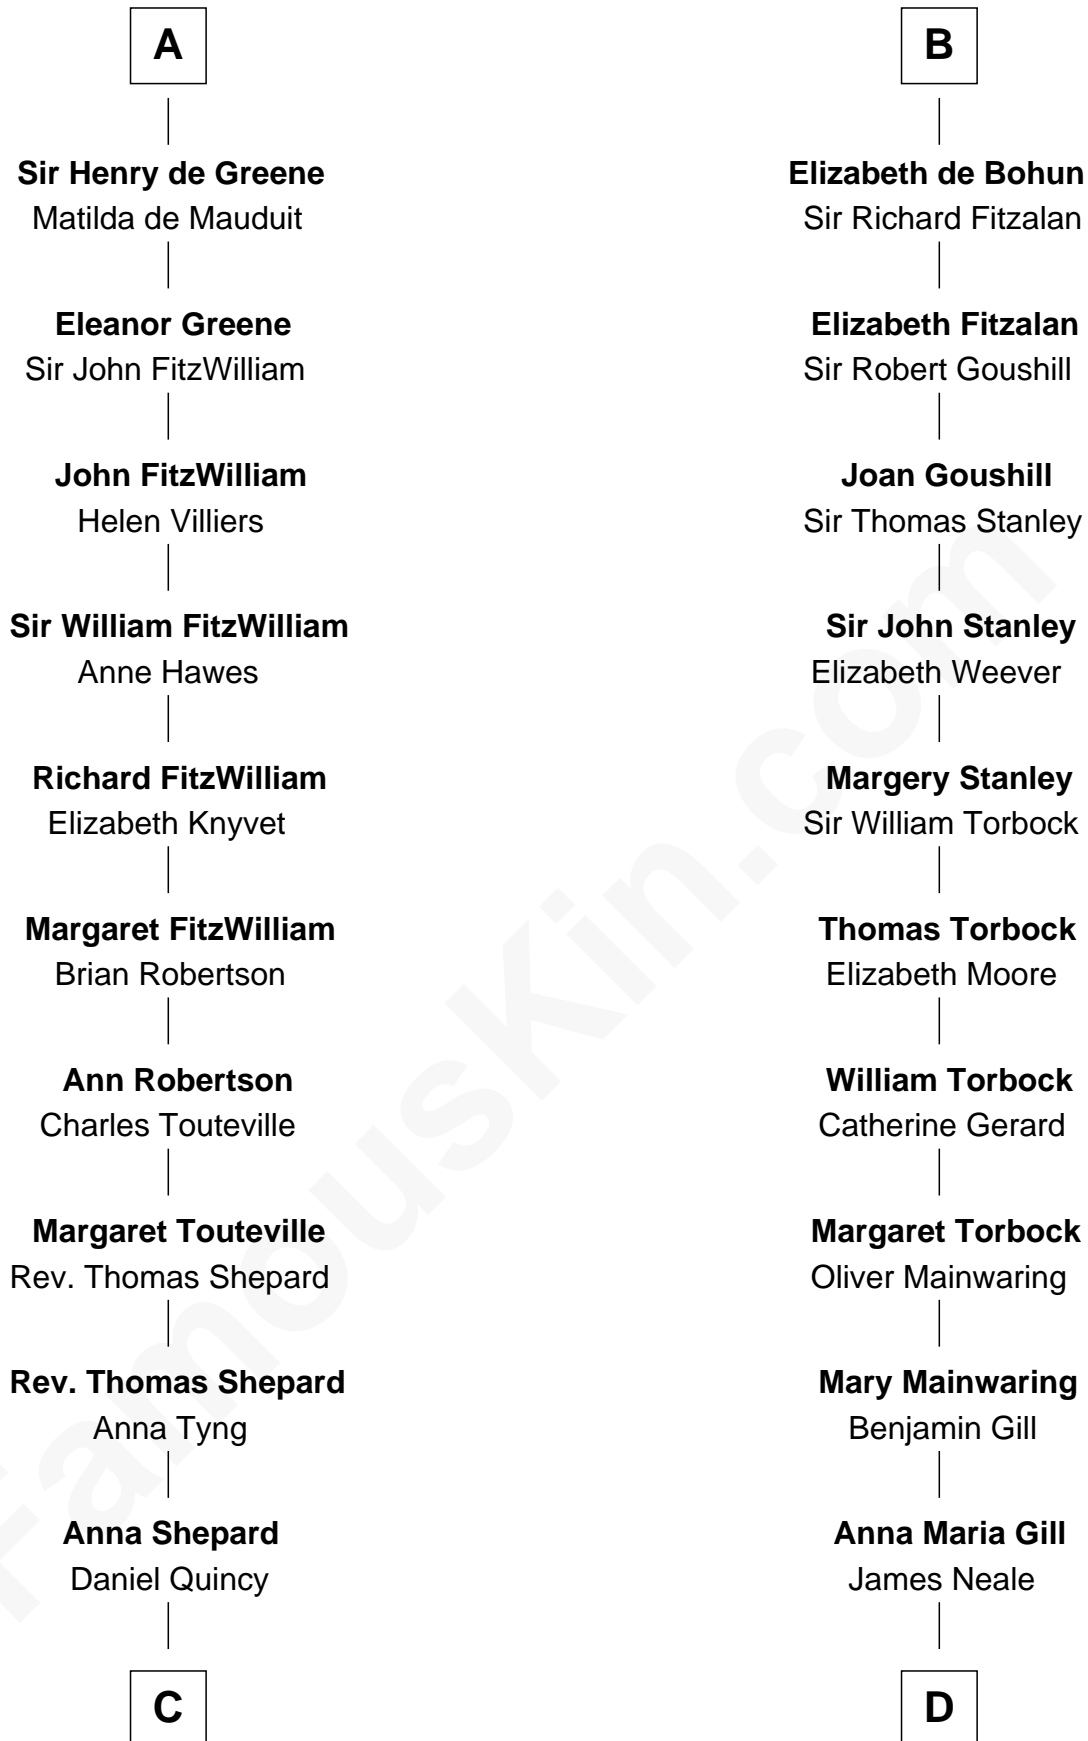

FamousKin.com
Relationship Chart of
John Quincy Adams
6th U.S. President

20th cousin 1 time removed of
Edward Lloyd V
13th Governor of Maryland

Gilbert Fitzgilbert de Clare
 Isabel de Beaumont

C

Col John Quincy
Elizabeth Norton

Elizabeth Quincy
Rev. William Smith

Abigail Quincy Smith
John Adams

John Quincy Adams
6th U.S. President

D

Henrietta Maria Neale
Col. Philemon Lloyd

Edward Lloyd
Sarah Covington

Col. Edward Lloyd
Anne Rousby

Col. Edward Lloyd
Elizabeth Tayloe

Edward Lloyd V
13th Governor of Maryland