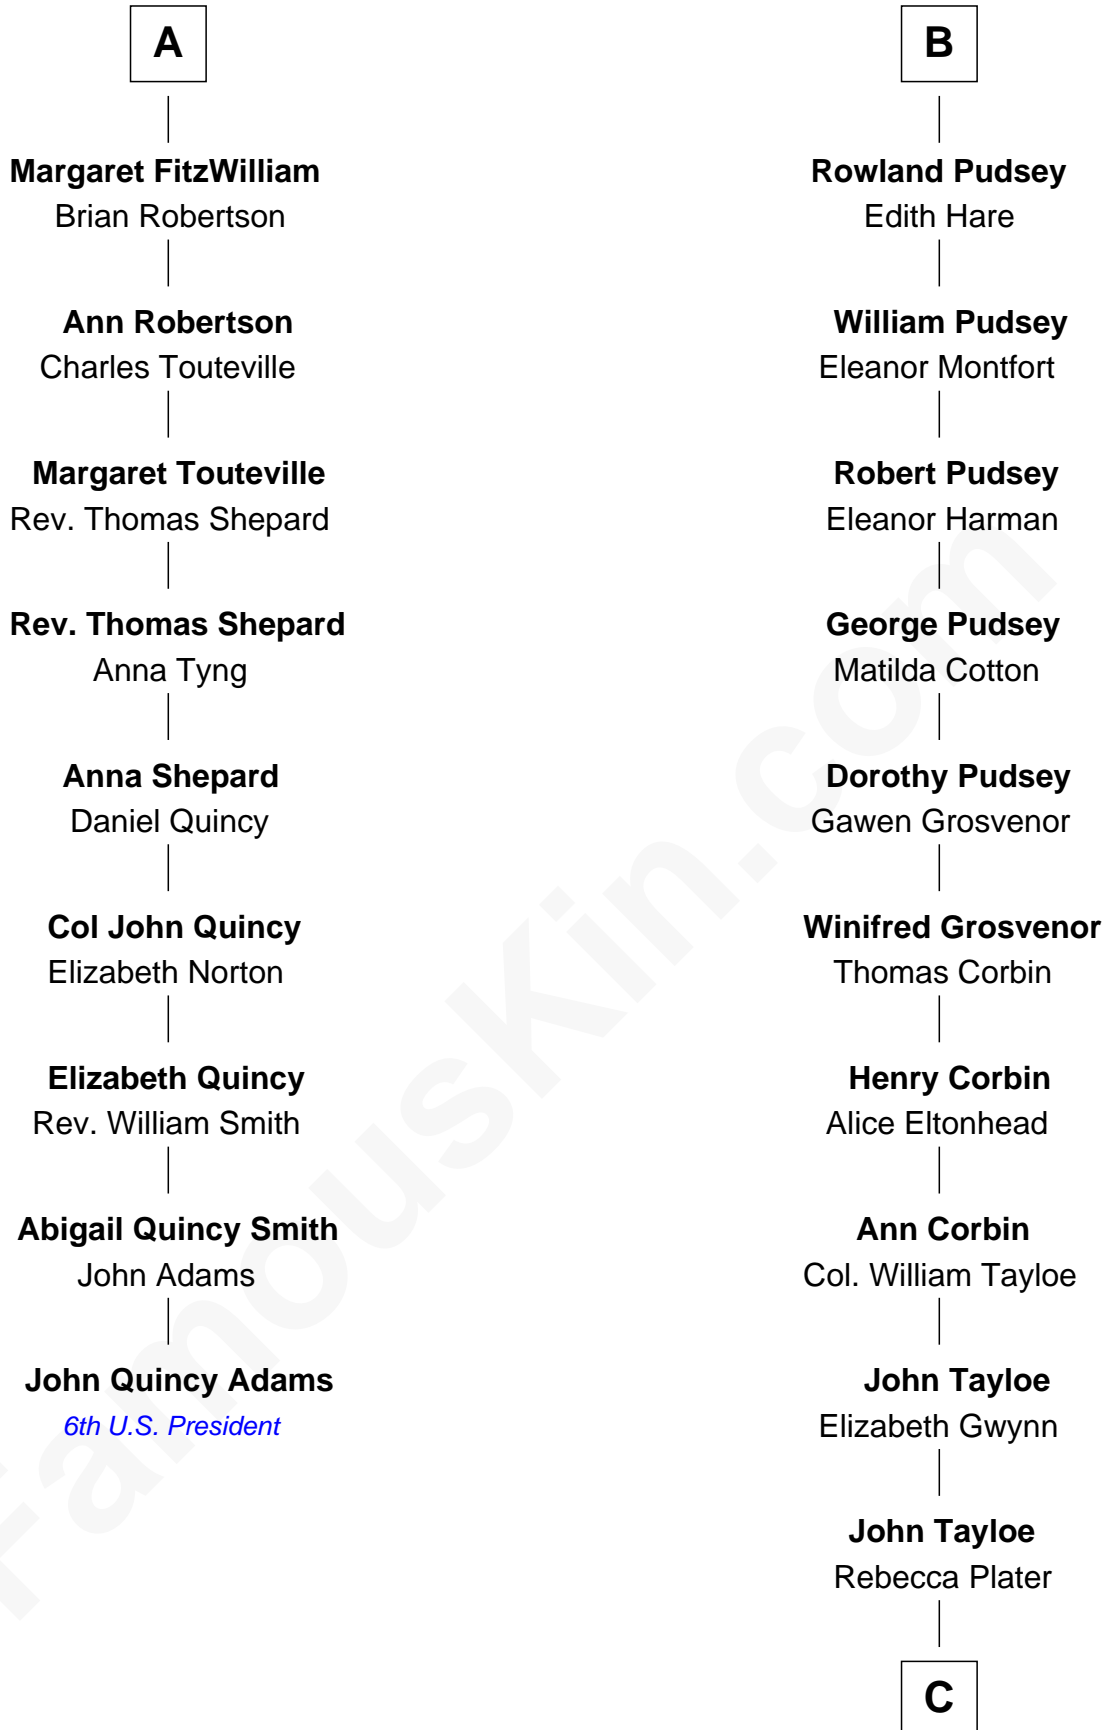

FamousKin.com
Relationship Chart of
John Quincy Adams
6th U.S. President

15th cousin 3 times removed of
Edward Lloyd V
13th Governor of Maryland

Sir John Marmion
 Maud de Furnival

C

Elizabeth Tayloe
Col. Edward Lloyd

Edward Lloyd V
13th Governor of Maryland

FamousKin.com