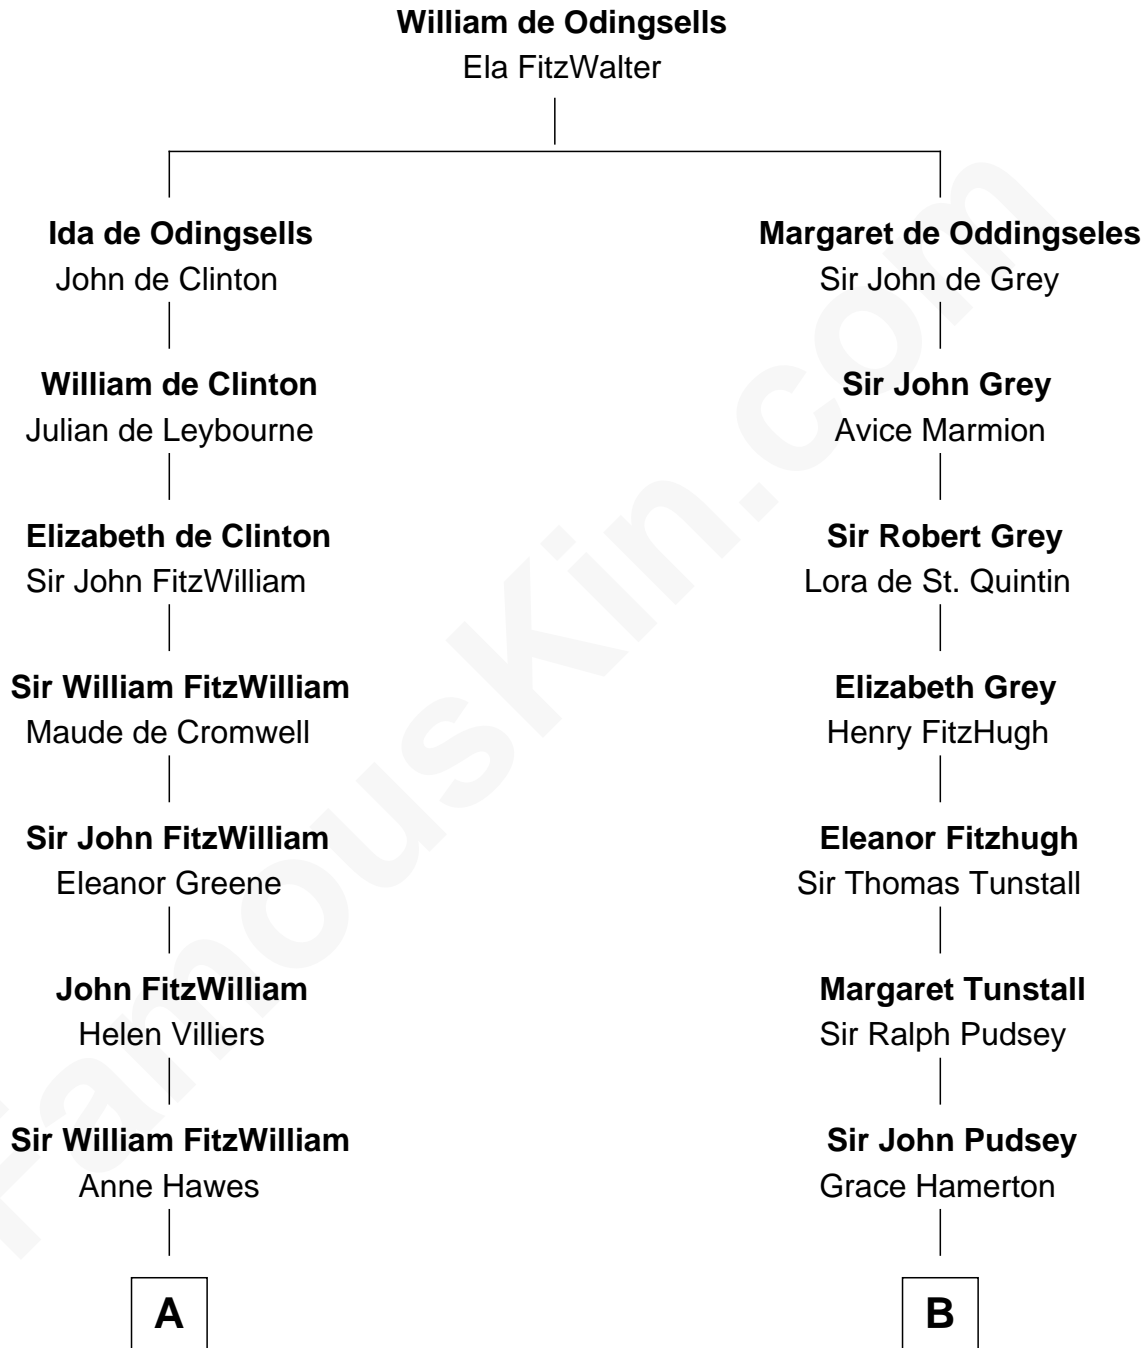

FamousKin.com
Relationship Chart of
John Quincy Adams
6th U.S. President

16th cousin 3 times removed of
Edward Lloyd V
13th Governor of Maryland

C

John Tayloe

Rebecca Plater

Elizabeth Tayloe

Col. Edward Lloyd

Edward Lloyd V

13th Governor of Maryland

FamousKin.com