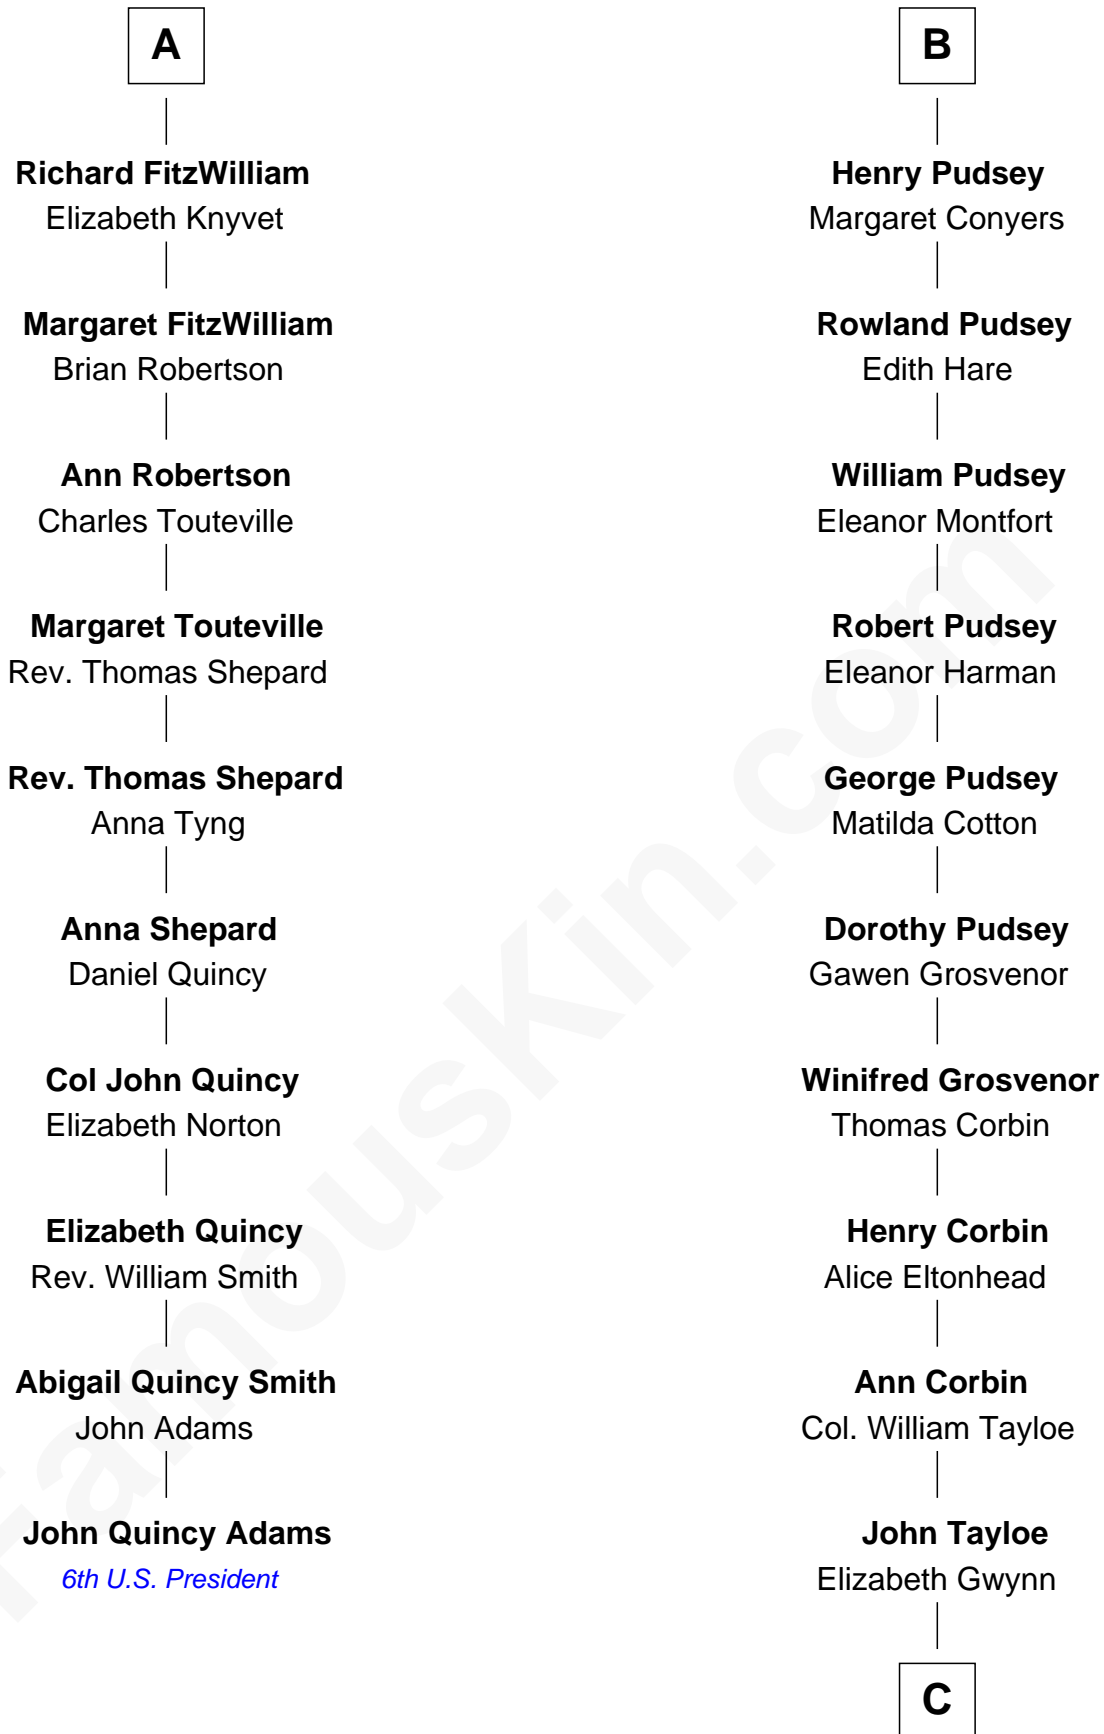

FamousKin.com
Relationship Chart of
John Quincy Adams
6th U.S. President

16th cousin 3 times removed of
Edward Lloyd V
13th Governor of Maryland

C

John Tayloe

Rebecca Plater

Elizabeth Tayloe

Col. Edward Lloyd

Edward Lloyd V

13th Governor of Maryland

FamousKin.com