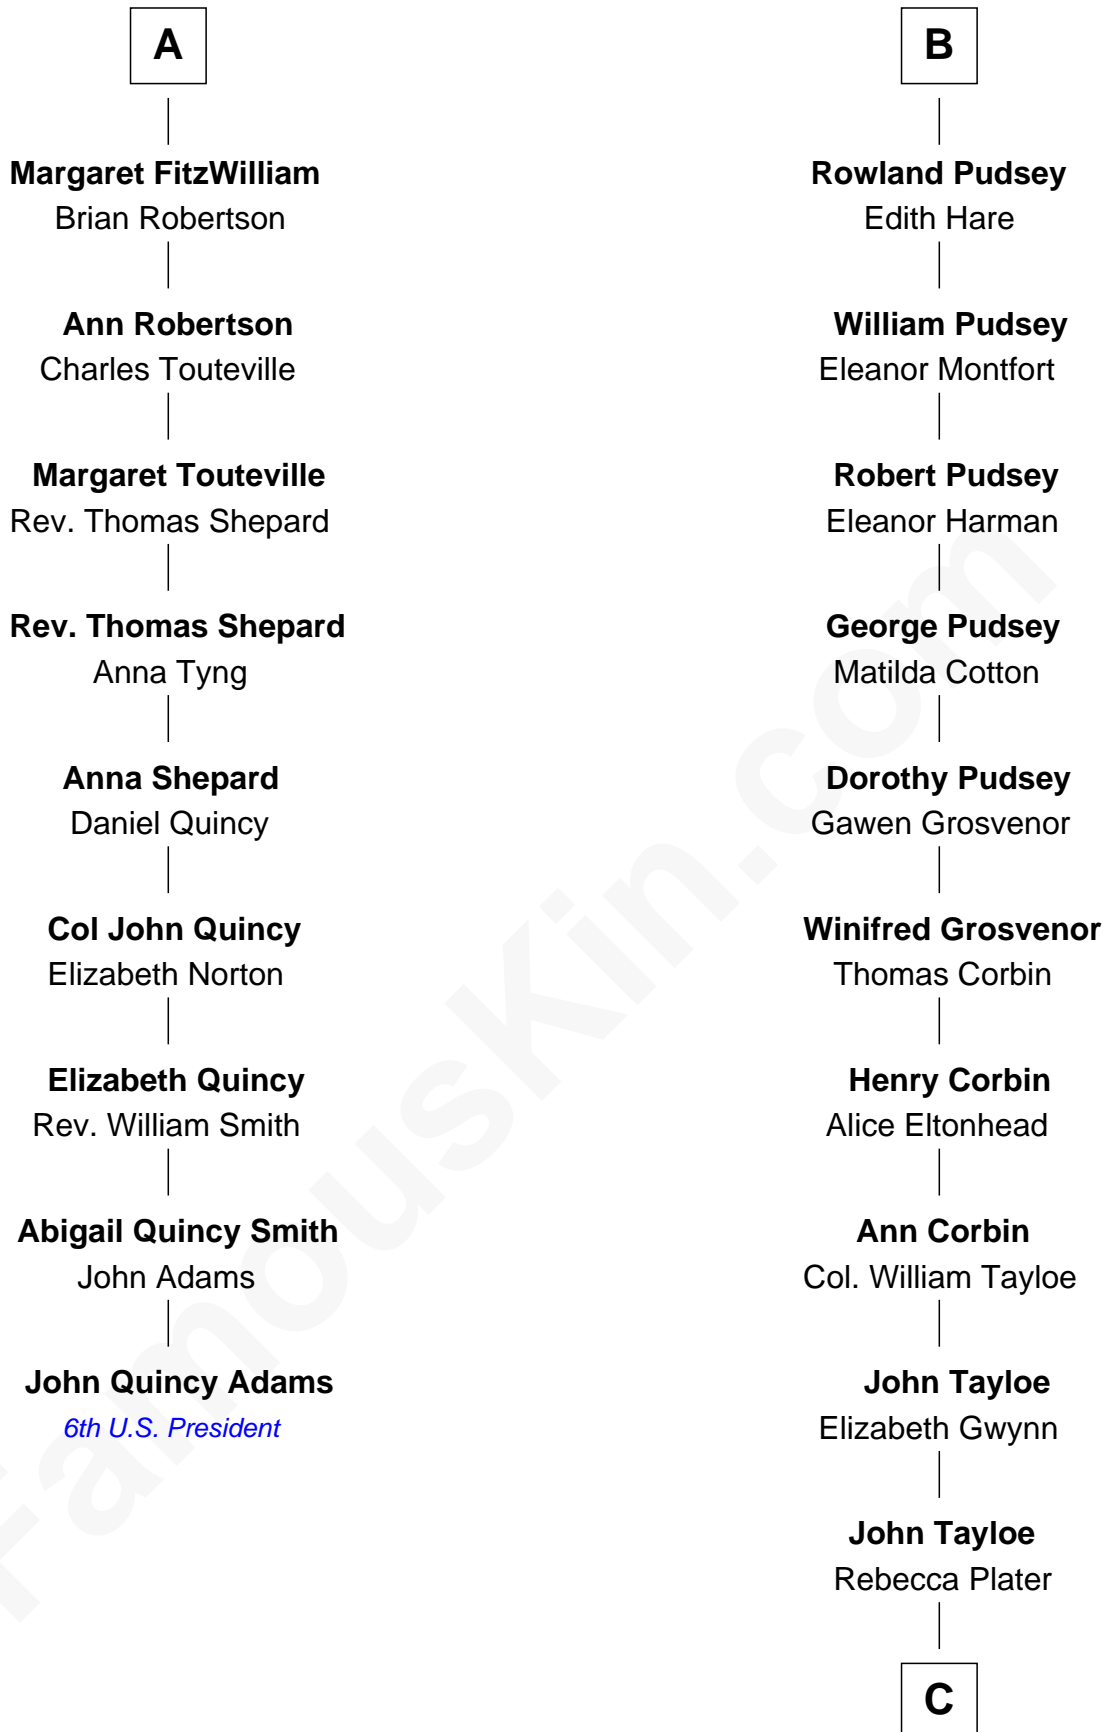

**FamousKin.com**  
**Relationship Chart of**  
**John Quincy Adams**  
*6th U.S. President*

**15th cousin 5 times removed of**  
**Henry Lloyd**  
*40th Governor of Maryland*

**Sir John Marmion**  
 Maud de Furnival

**C**

**Elizabeth Tayloe**  
Col. Edward Lloyd

**Col. Edward Lloyd**  
Sally Scott Murray

**Daniel Lloyd**  
Catherine Henry

**Henry Lloyd**  
*40th Governor of Maryland*

FamousKin.com