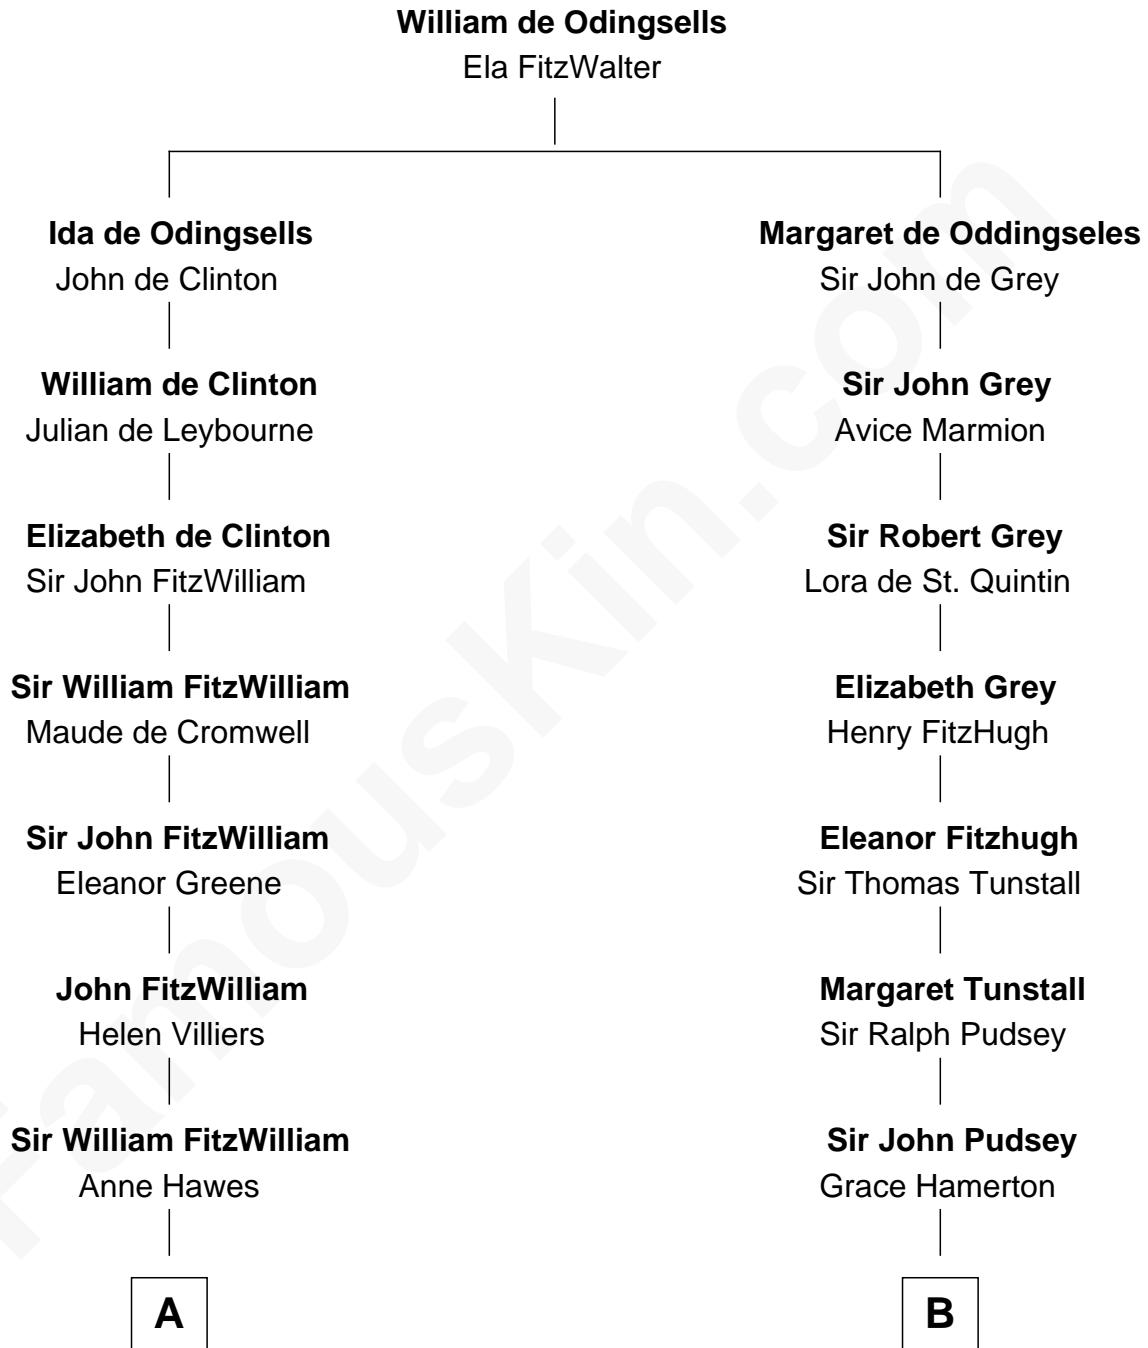

FamousKin.com
Relationship Chart of
John Quincy Adams
6th U.S. President

16th cousin 5 times removed of
Henry Lloyd
40th Governor of Maryland

C

John Tayloe

Rebecca Plater

Elizabeth Tayloe

Col. Edward Lloyd

Col. Edward Lloyd

Sally Scott Murray

Daniel Lloyd

Catherine Henry

Henry Lloyd

40th Governor of Maryland

FamousKin.com