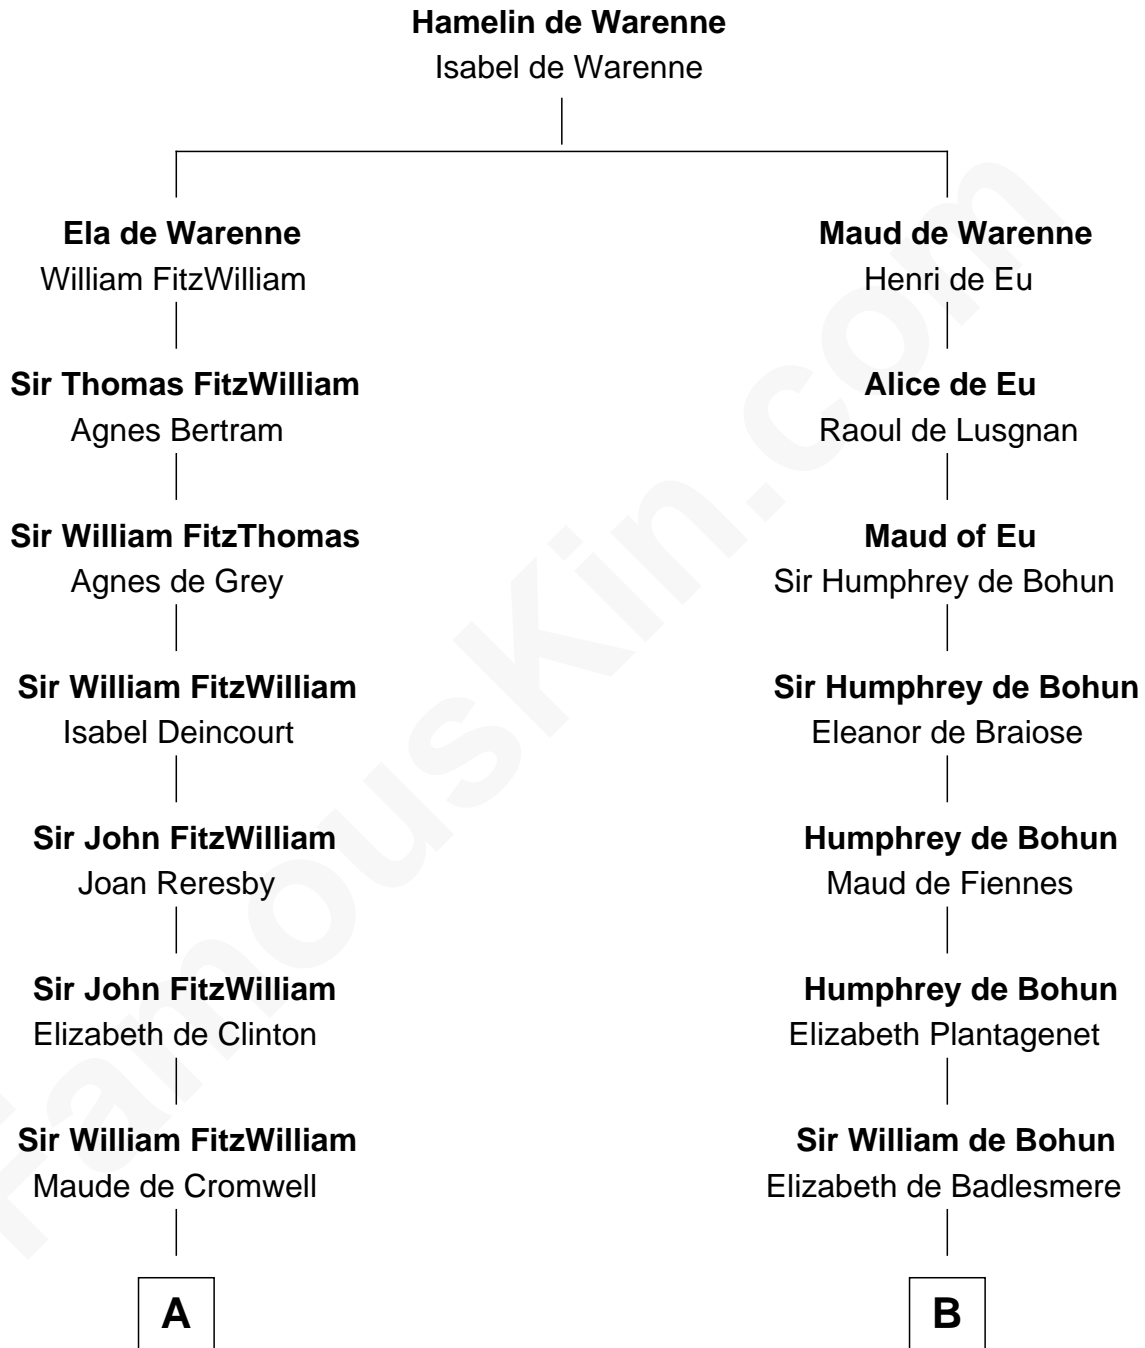

FamousKin.com
Relationship Chart of
John Quincy Adams
6th U.S. President

19th cousin 2 times removed of
Charles Goldsborough
16th Governor of Maryland

C

Elizabeth Quincy
Rev. William Smith

Abigail Quincy Smith
John Adams

John Quincy Adams
6th U.S. President

D

Henrietta Maria Neale
Col. Philemon Lloyd

Anna Maria Lloyd
Richard Tilghman

William Tilghman
Margaret Lloyd

Anna Maria Tilghman
Charles Goldsborough

Charles Goldsborough
16th Governor of Maryland