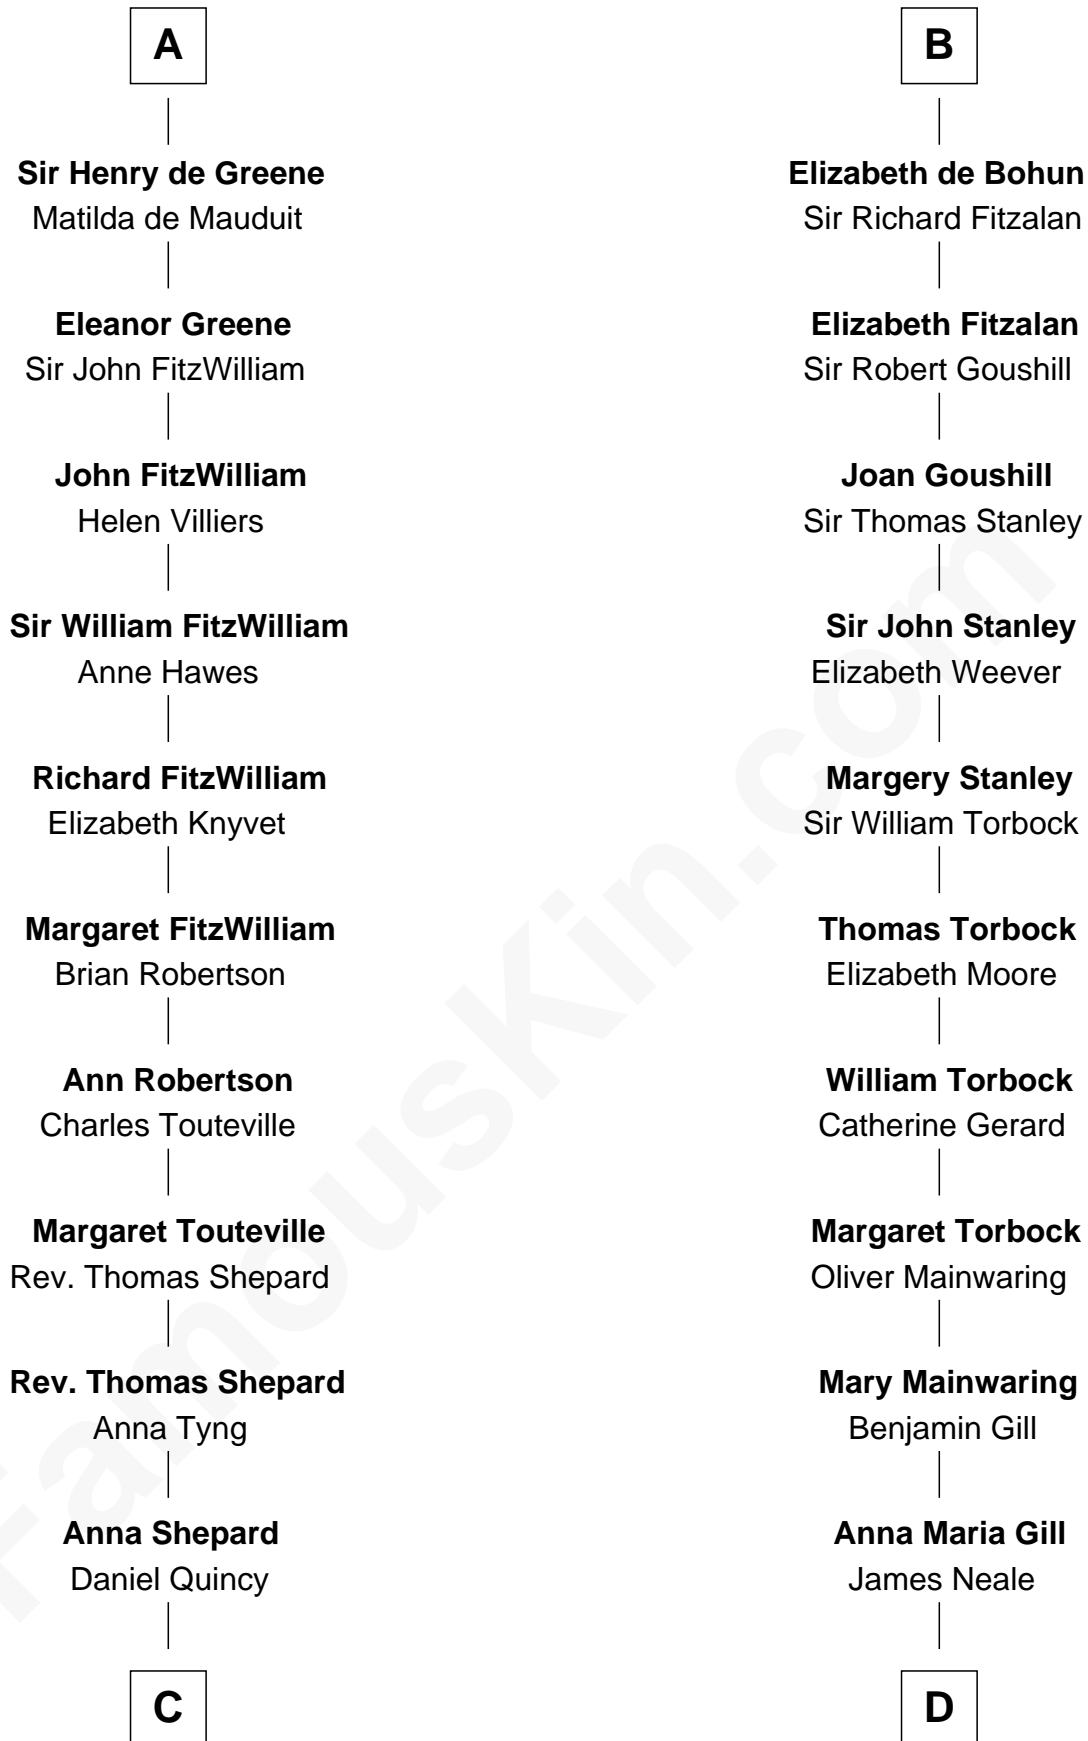

FamousKin.com Relationship Chart of

John Quincy Adams

6th U.S. President

20th cousin 1 time removed of

Charles Goldsborough

16th Governor of Maryland

Walter of Salisbury

C

Col John Quincy
Elizabeth Norton

Elizabeth Quincy
Rev. William Smith

Abigail Quincy Smith
John Adams

John Quincy Adams
6th U.S. President

D

Henrietta Maria Neale
Col. Philemon Lloyd

Anna Maria Lloyd
Richard Tilghman