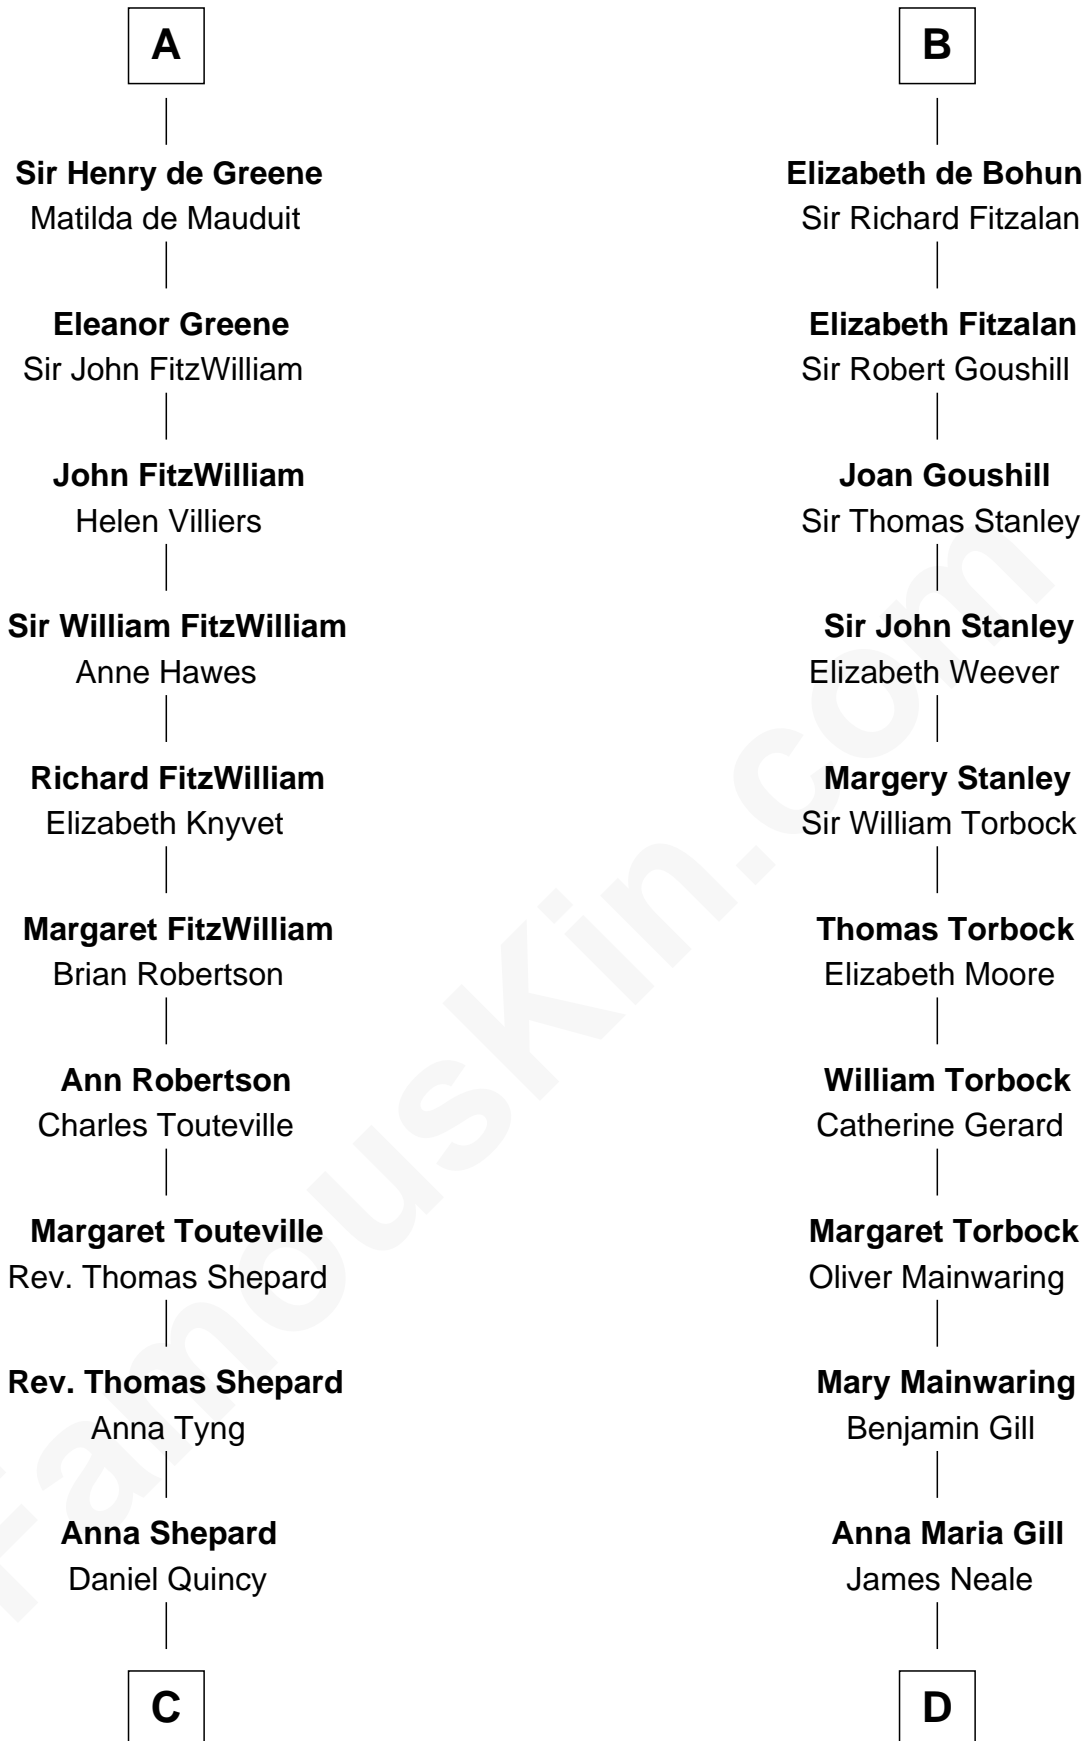

# FamousKin.com Relationship Chart of

**John Quincy Adams**

*6th U.S. President*

20th cousin 1 time removed of

**Charles Goldsborough**

*16th Governor of Maryland*

**Dermot MacMurrough**

Mor O'Toole

**C**

**Col John Quincy**  
Elizabeth Norton

**Elizabeth Quincy**  
Rev. William Smith

**Abigail Quincy Smith**  
John Adams

**John Quincy Adams**  
*6th U.S. President*

**D**

**Henrietta Maria Neale**  
Col. Philemon Lloyd

**Anna Maria Lloyd**  
Richard Tilghman

**William Tilghman**  
Margaret Lloyd

**Anna Maria Tilghman**  
Charles Goldsborough

**Charles Goldsborough**  
*16th Governor of Maryland*