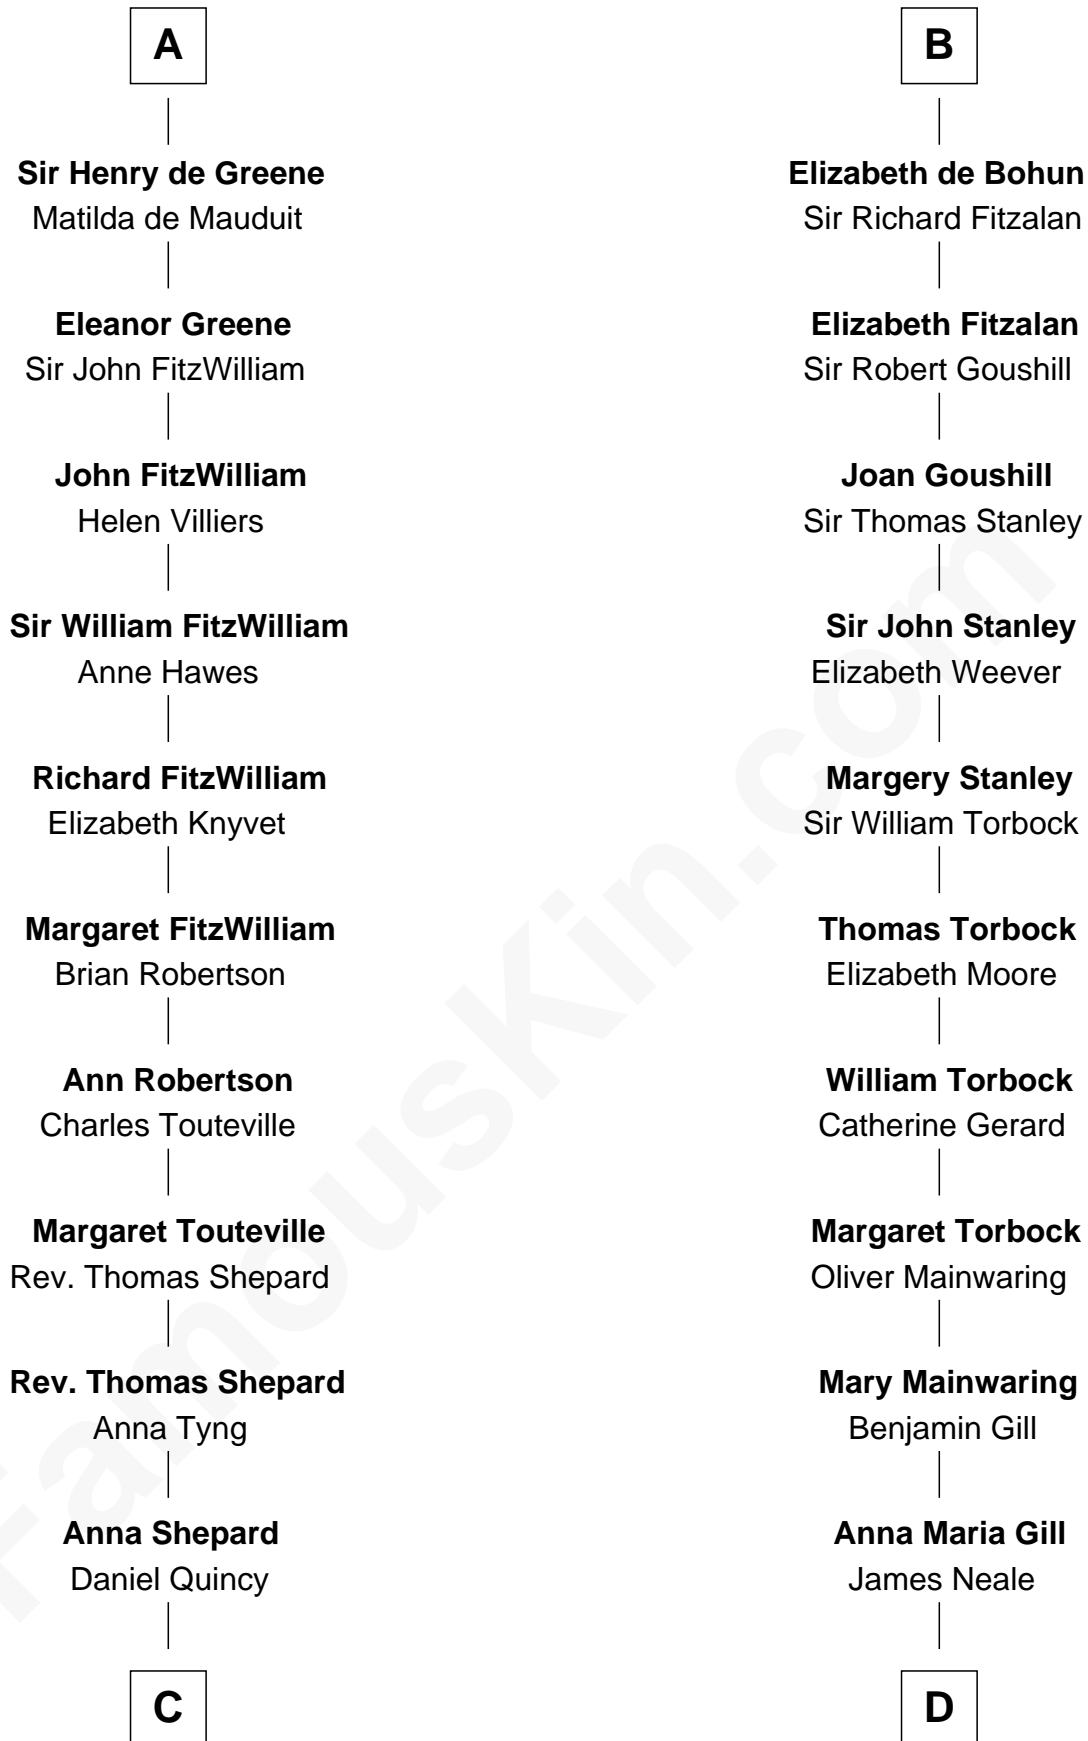

FamousKin.com Relationship Chart of

John Quincy Adams

6th U.S. President

20th cousin 1 time removed of

Charles Goldsborough

16th Governor of Maryland

Gilbert Fitzgilbert de Clare

Isabel de Beaumont

C

Col John Quincy
Elizabeth Norton

Elizabeth Quincy
Rev. William Smith

Abigail Quincy Smith
John Adams

John Quincy Adams
6th U.S. President

D

Henrietta Maria Neale
Col. Philemon Lloyd

Anna Maria Lloyd
Richard Tilghman