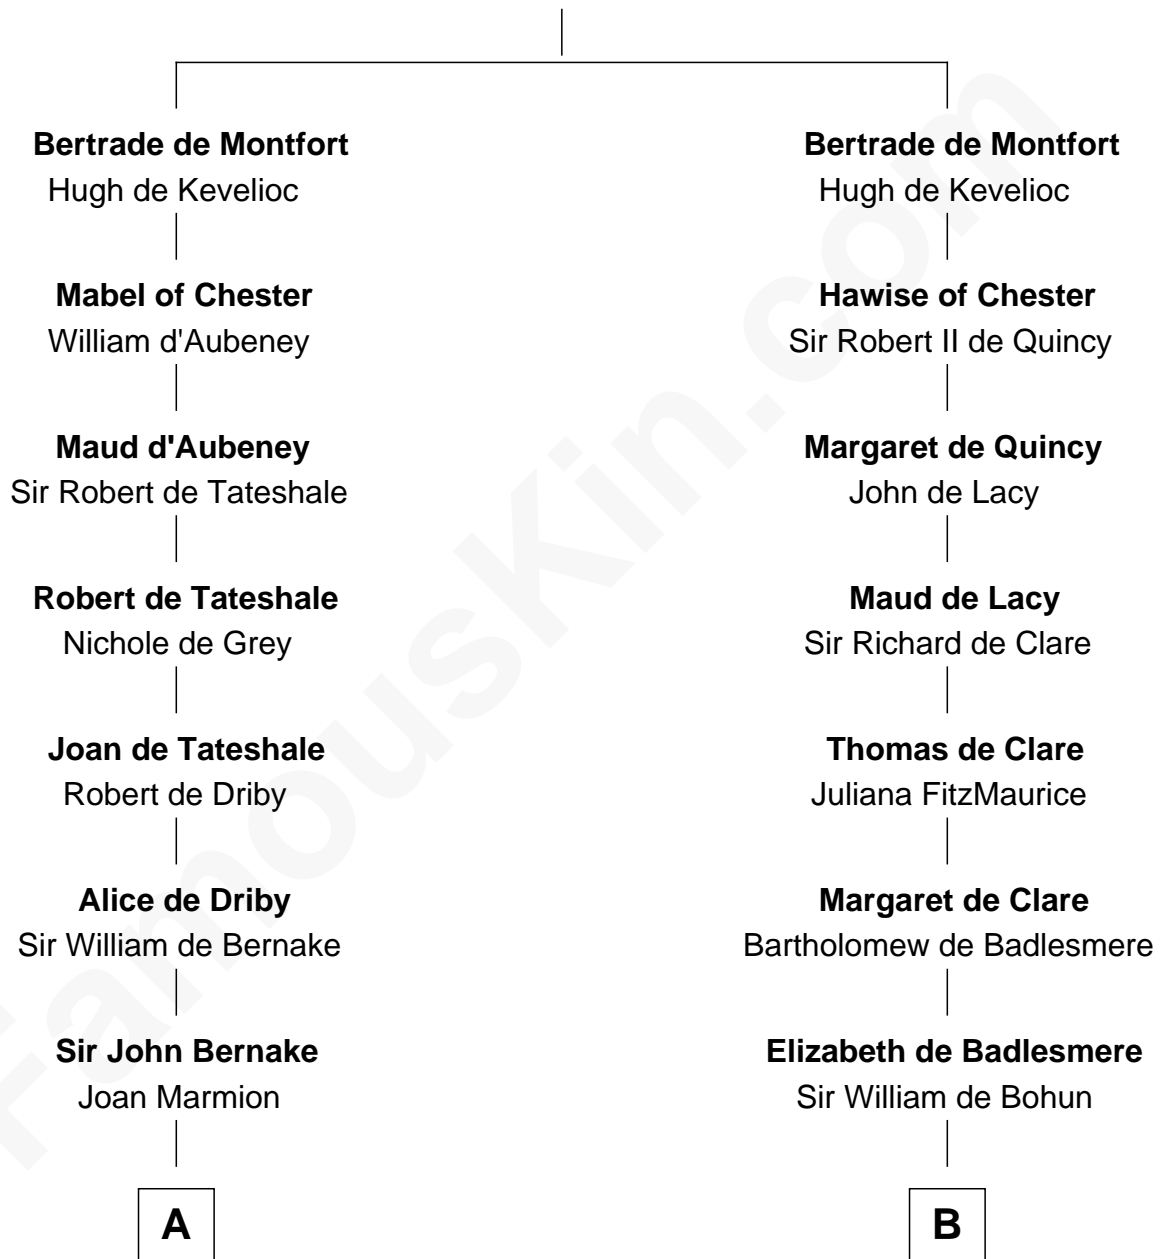

# FamousKin.com Relationship Chart of

**John Quincy Adams**

*6th U.S. President*

21st cousin of

**Charles Goldsborough**

*16th Governor of Maryland*

**Simon III de Montfort**

Maud - - - - -

**C**

**Anna Shepard**

Daniel Quincy

**Col John Quincy**

Elizabeth Norton

**Elizabeth Quincy**

Rev. William Smith

**Abigail Quincy Smith**

John Adams

**John Quincy Adams**

*6th U.S. President*

**D**

**Henrietta Maria Neale**

Col. Philemon Lloyd

**Anna Maria Lloyd**

Richard Tilghman

**William Tilghman**

Margaret Lloyd

**Anna Maria Tilghman**

Charles Goldsborough

**Charles Goldsborough**

*16th Governor of Maryland*