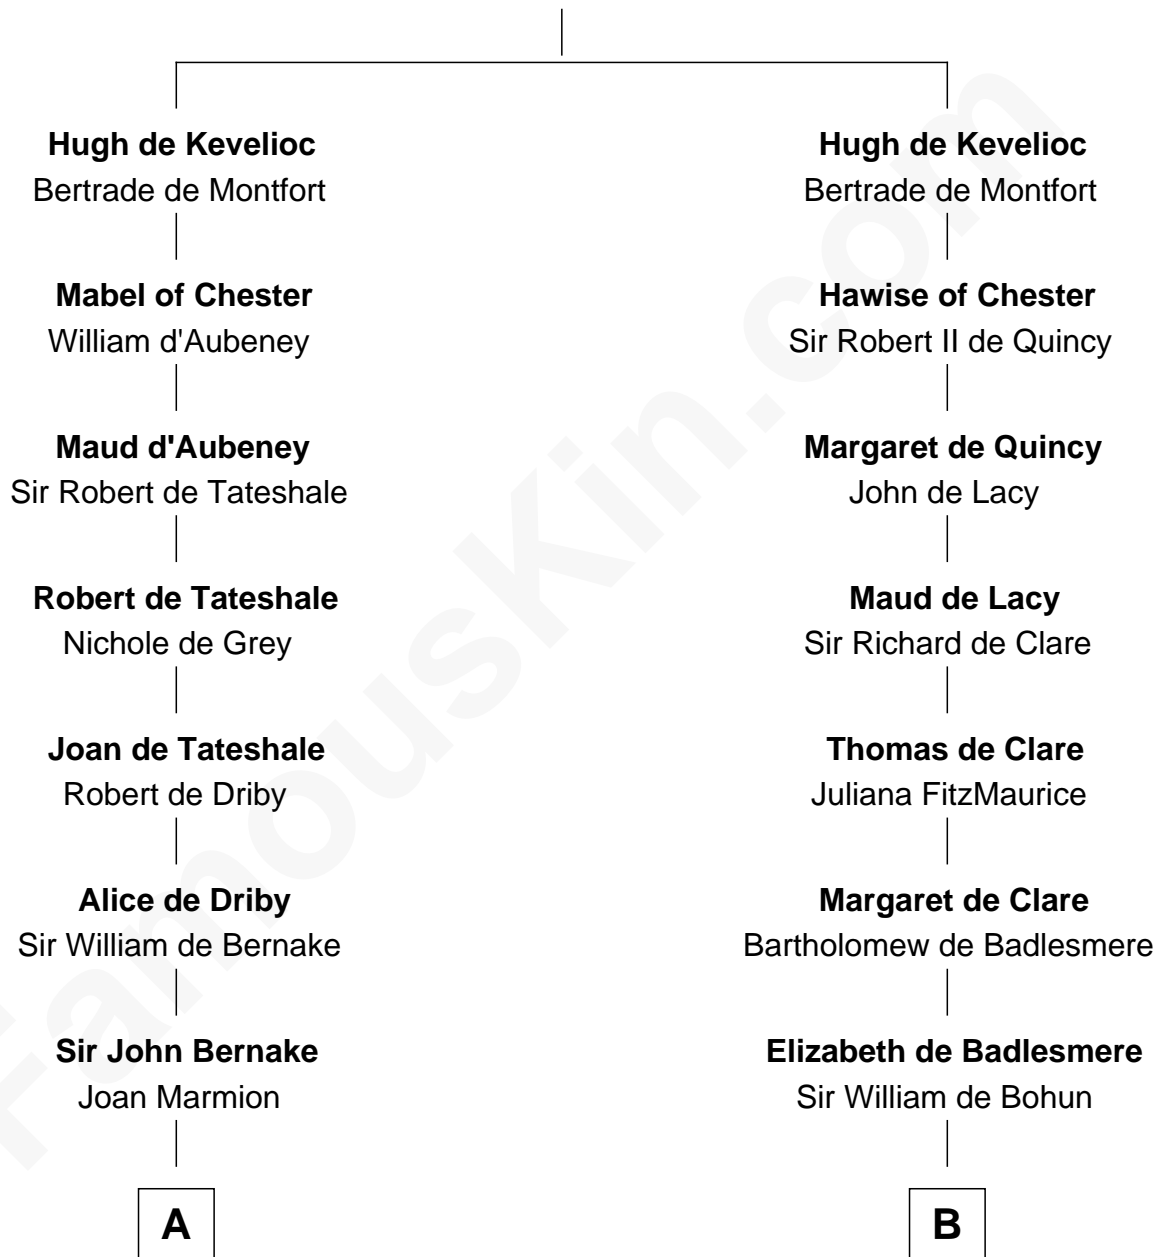

FamousKin.com Relationship Chart of

John Quincy Adams

6th U.S. President

21st cousin of

Charles Goldsborough

16th Governor of Maryland

Sir Ranulf de Gernons

Maud of Gloucester

C

Anna Shepard

Daniel Quincy

Col John Quincy

Elizabeth Norton

Elizabeth Quincy

Rev. William Smith

Abigail Quincy Smith

John Adams

John Quincy Adams

6th U.S. President

D

Henrietta Maria Neale

Col. Philemon Lloyd

Anna Maria Lloyd

Richard Tilghman