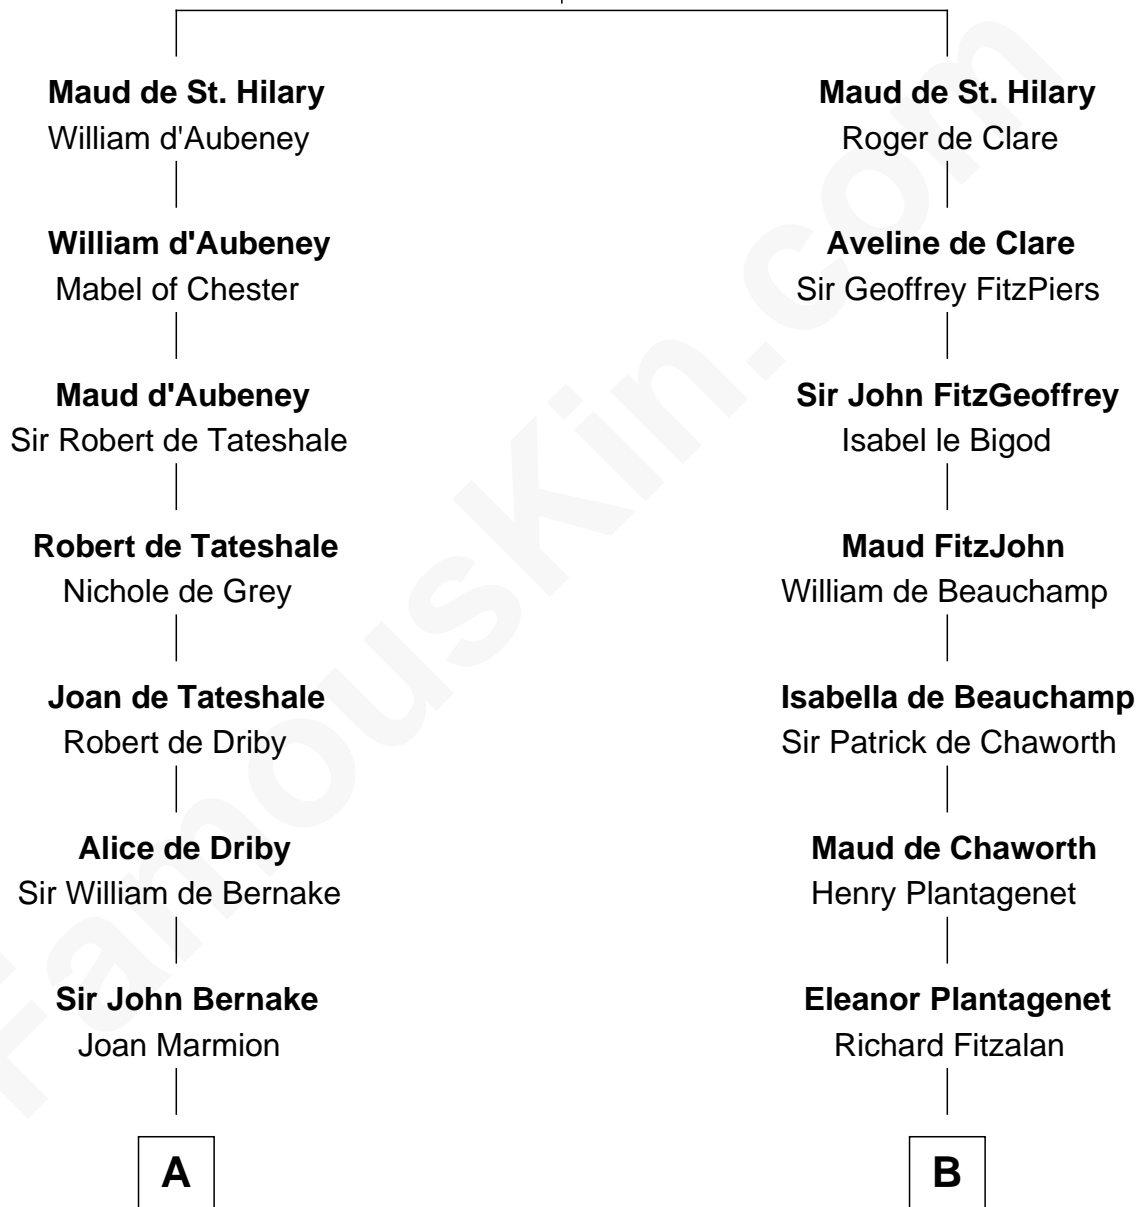

FamousKin.com Relationship Chart of

John Quincy Adams

6th U.S. President

21st cousin of

Charles Goldsborough

16th Governor of Maryland

James de St. Hilary

Aveline - - - - -

C

Anna Shepard

Daniel Quincy

Col John Quincy

Elizabeth Norton

Elizabeth Quincy

Rev. William Smith

Abigail Quincy Smith

John Adams

John Quincy Adams

6th U.S. President

D

Henrietta Maria Neale

Col. Philemon Lloyd

Anna Maria Lloyd

Richard Tilghman