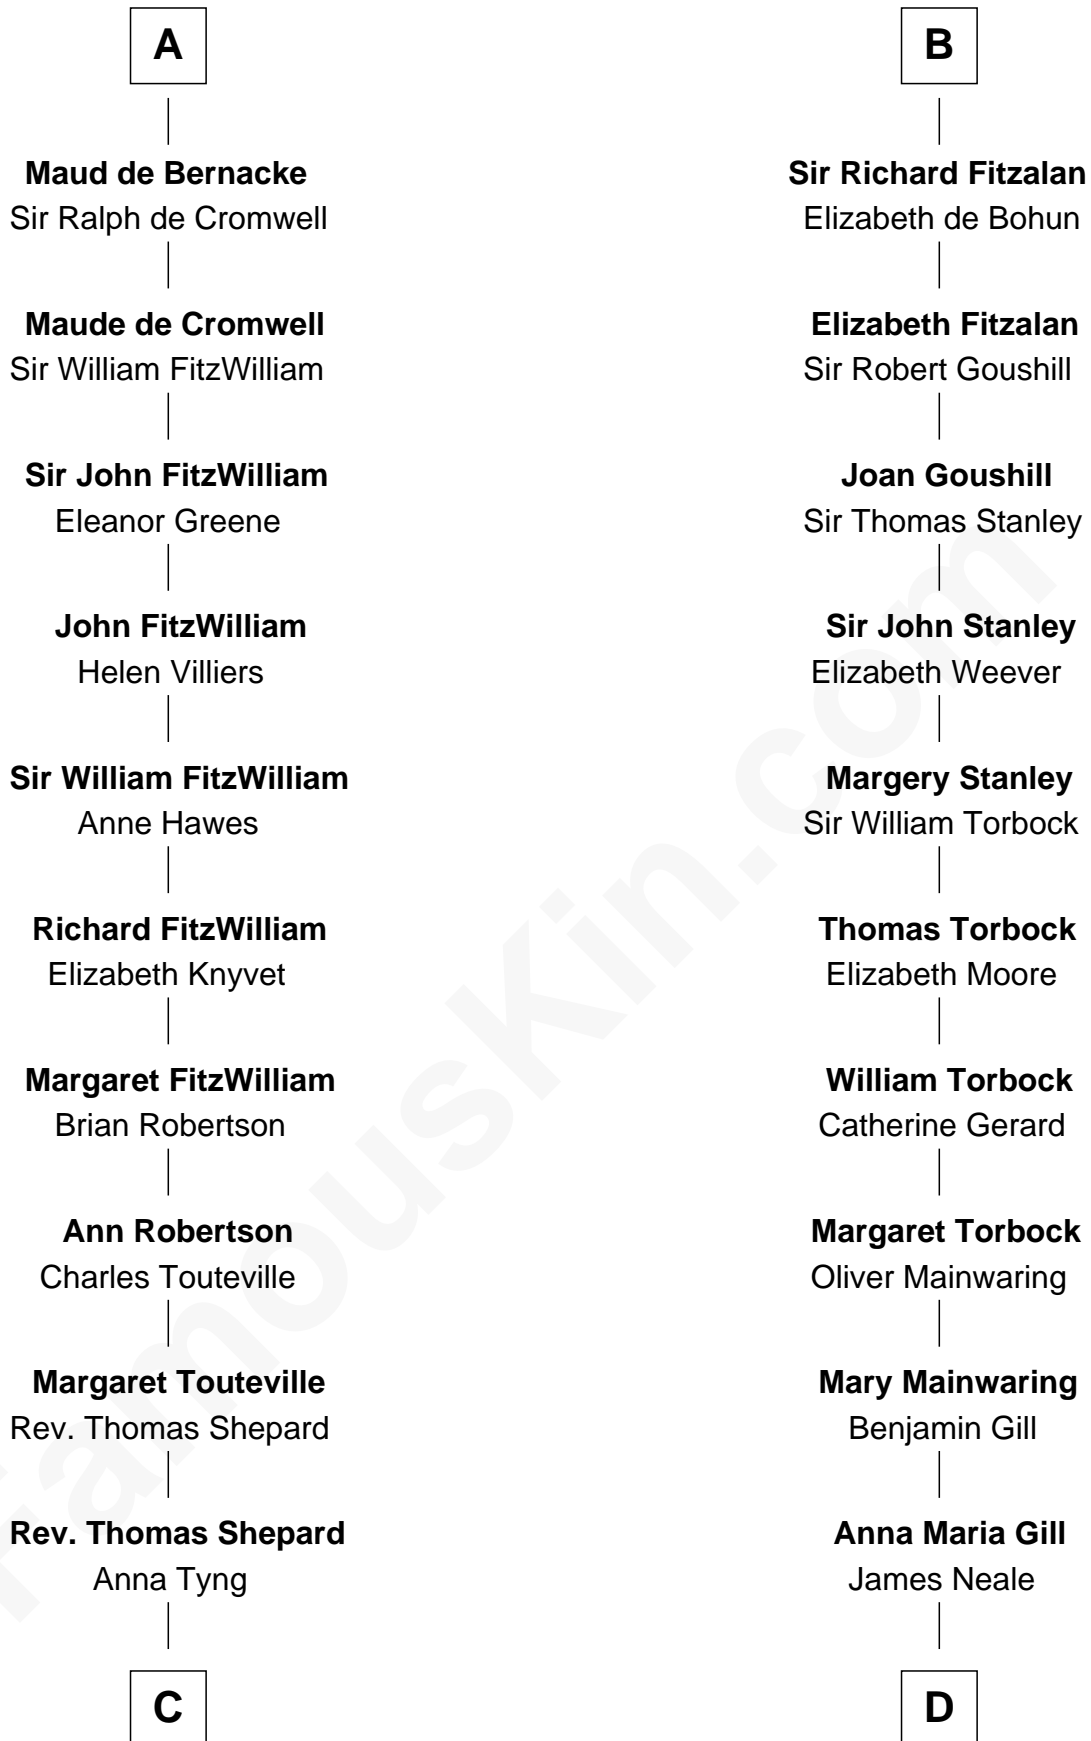

FamousKin.com Relationship Chart of

John Quincy Adams

6th U.S. President

21st cousin of

Charles Goldsborough

16th Governor of Maryland

James de St. Hilary

Aveline - - - - -