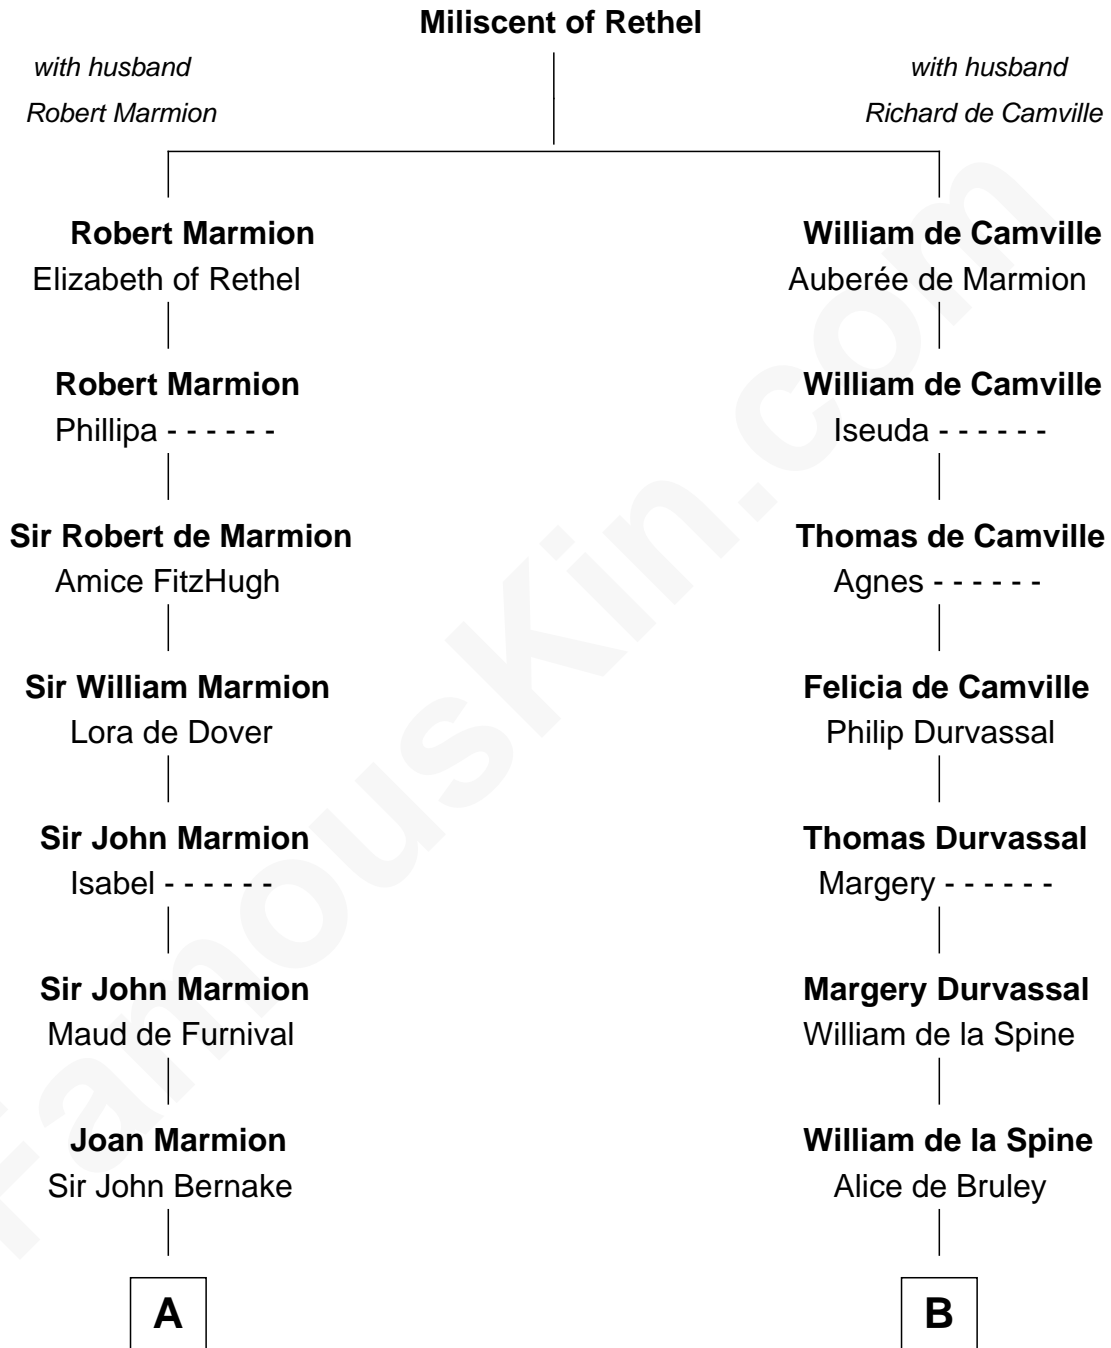

**FamousKin.com**  
**Relationship Chart of**  
**John Quincy Adams**  
*6th U.S. President*

**20th cousin 1 time removed of**  
**Charles Goldsborough**  
*16th Governor of Maryland*

**C**

**Anna Shepard**  
Daniel Quincy

**Col John Quincy**  
Elizabeth Norton

**Elizabeth Quincy**  
Rev. William Smith

**Abigail Quincy Smith**  
John Adams

**John Quincy Adams**  
*6th U.S. President*

**D**

**Anna Maria Lloyd**  
Richard Tilghman