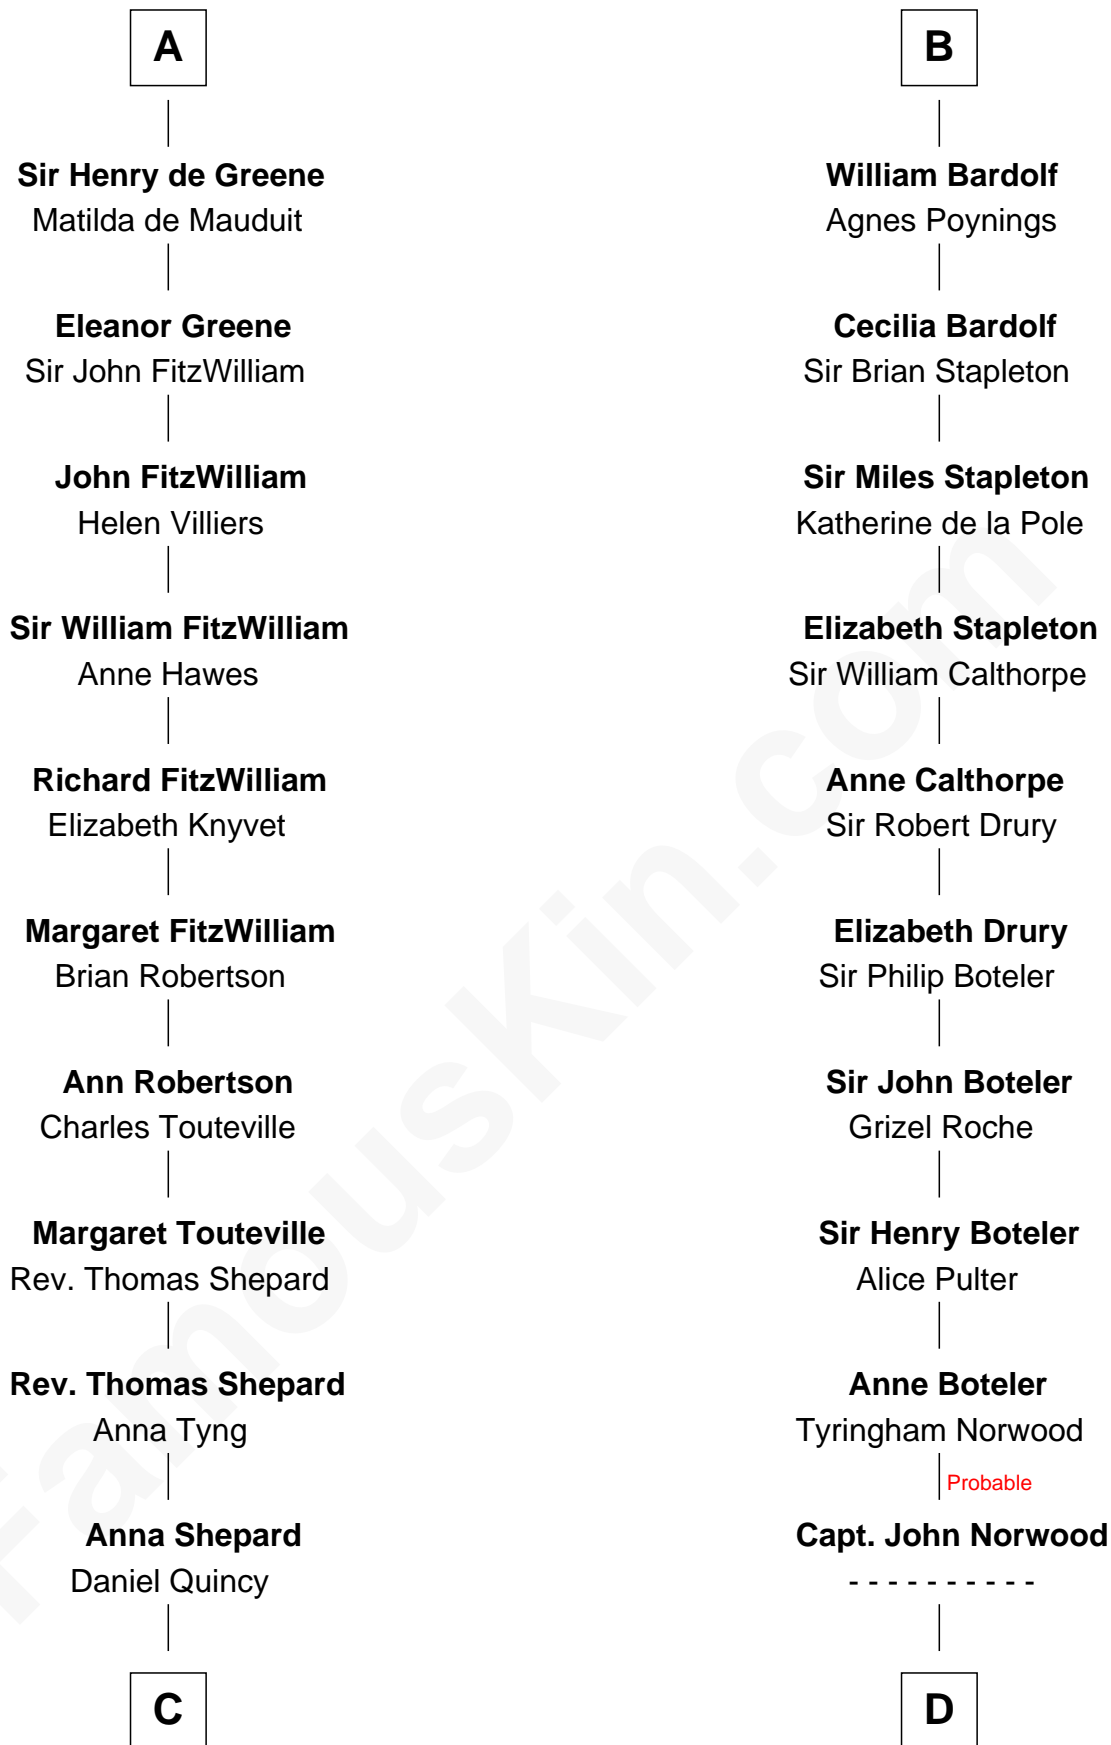

**FamousKin.com**  
**Relationship Chart of**  
**John Quincy Adams**  
*6th U.S. President*

20th cousin 1 time removed of  
**Charles Carnan Ridgely**  
*15th Governor of Maryland*

**Gilbert Fitzgilbert de Clare**  
 Isabel de Beaumont

**C**

**Col John Quincy**  
Elizabeth Norton

**Elizabeth Quincy**  
Rev. William Smith

**Abigail Quincy Smith**  
John Adams

**John Quincy Adams**  
*6th U.S. President*

**D**

**Susannah Norwood**  
John Howard

**John Howard**  
Mary Warfield

**Rachel Howard**  
Col. Charles Ridgely

**Achsah Ridgely**  
Charles R. Carnan

**Charles Carnan Ridgely**  
*15th Governor of Maryland*