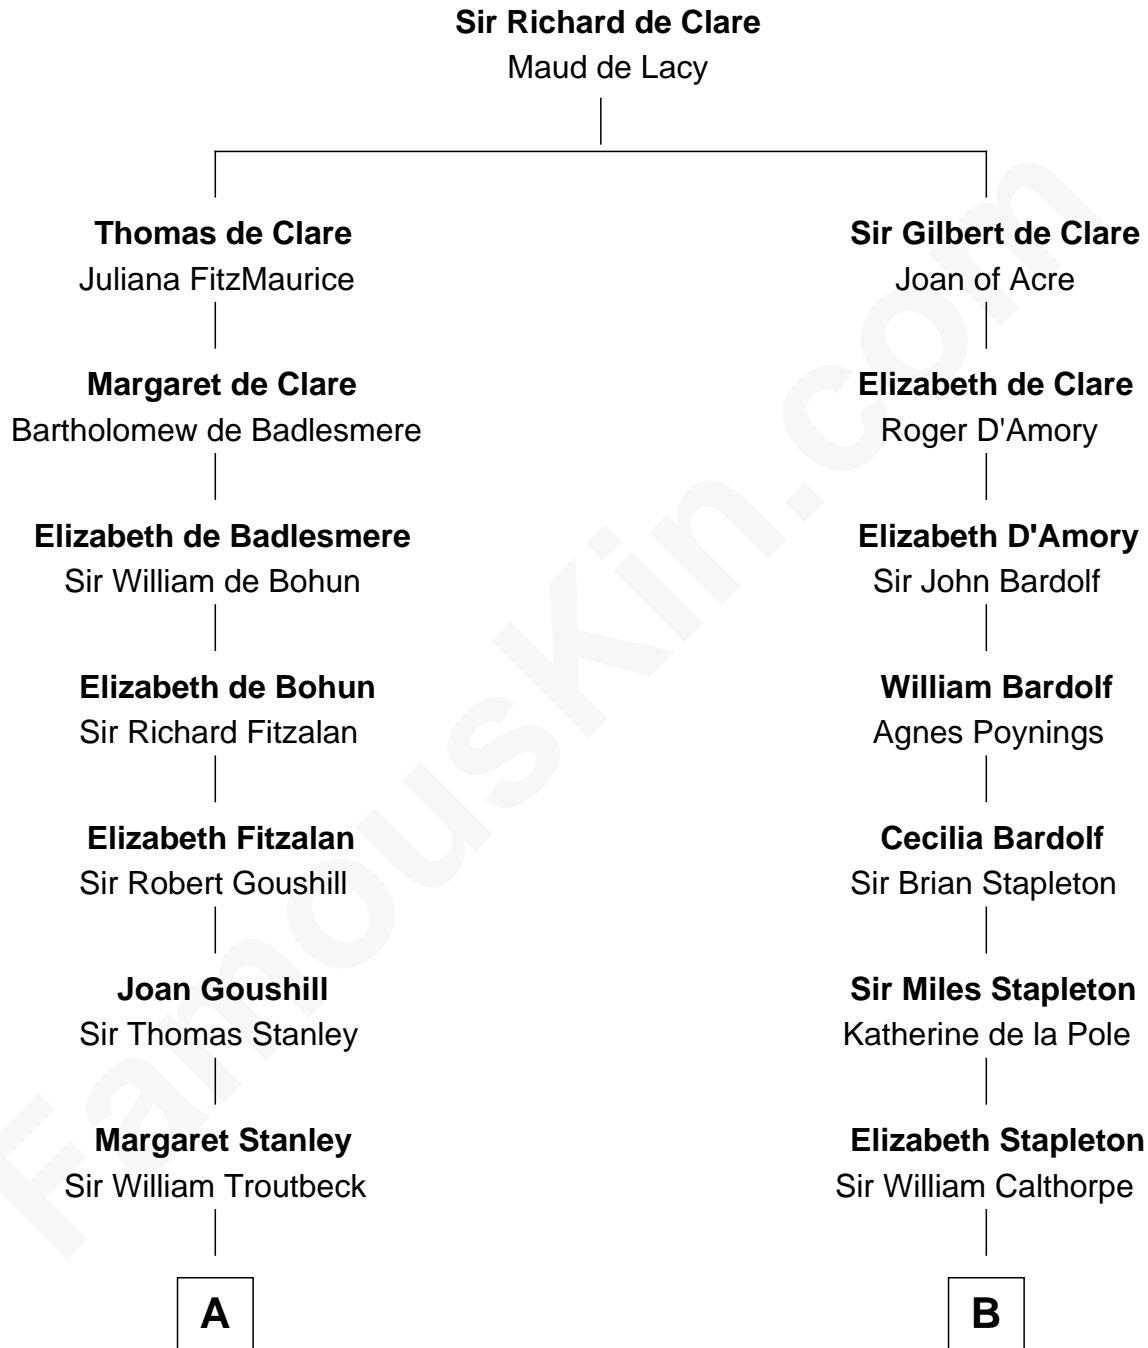

FamousKin.com
Relationship Chart of
John Quincy Adams
6th U.S. President

17th cousin 1 time removed of
Charles Carnan Ridgely
15th Governor of Maryland

C

Abigail Quincy Smith

John Adams

John Quincy Adams

6th U.S. President

FamousKin.com