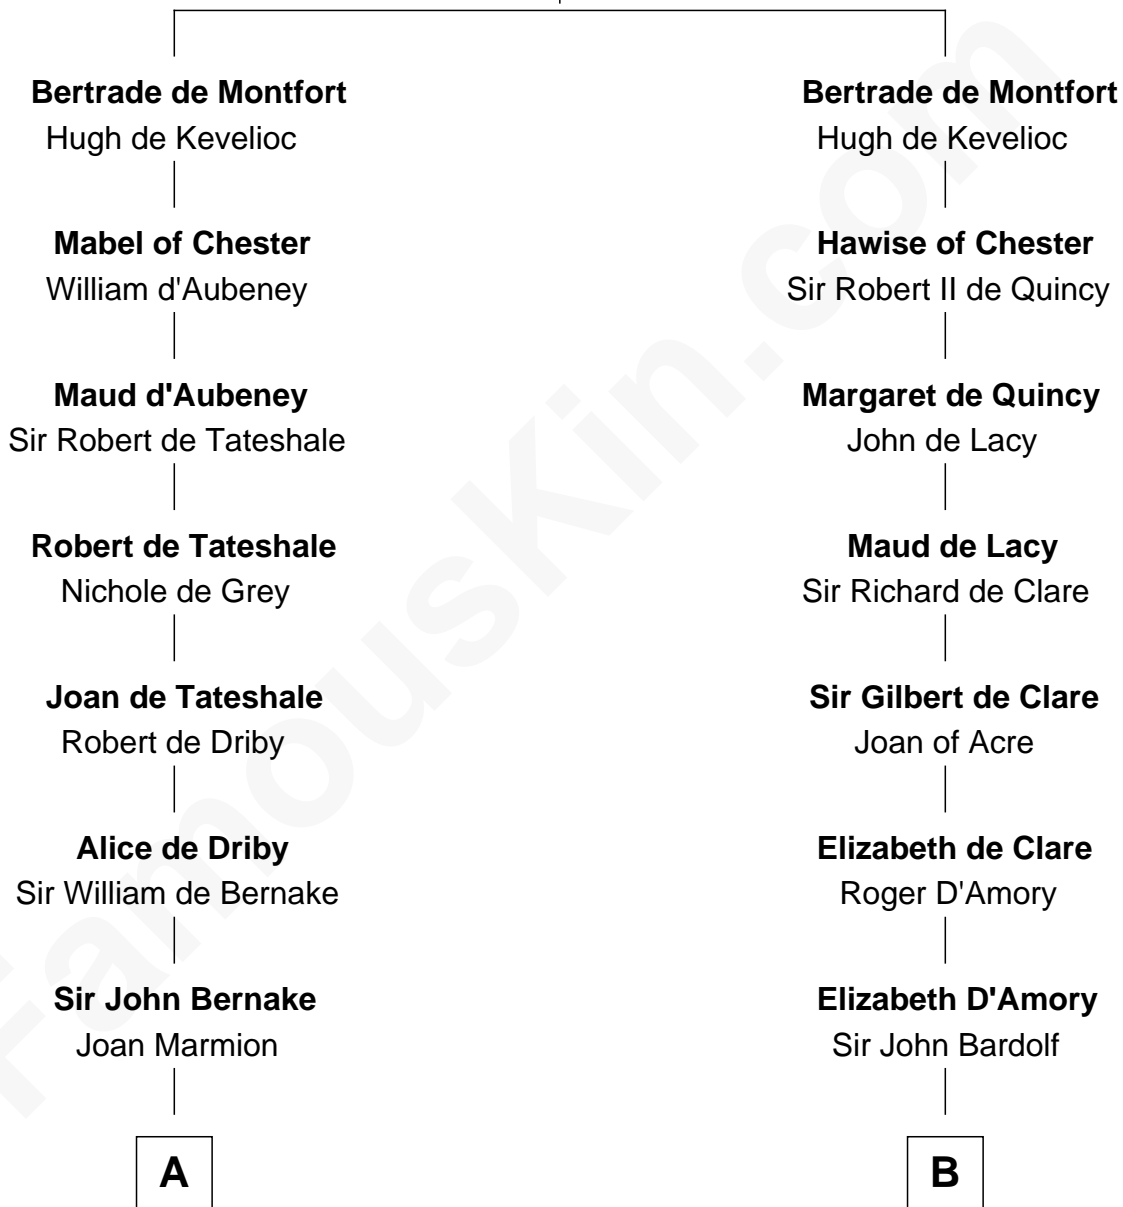

FamousKin.com Relationship Chart of

John Quincy Adams

6th U.S. President

21st cousin of

Charles Carnan Ridgely

15th Governor of Maryland

Simon III de Montfort

Maud - - - - -