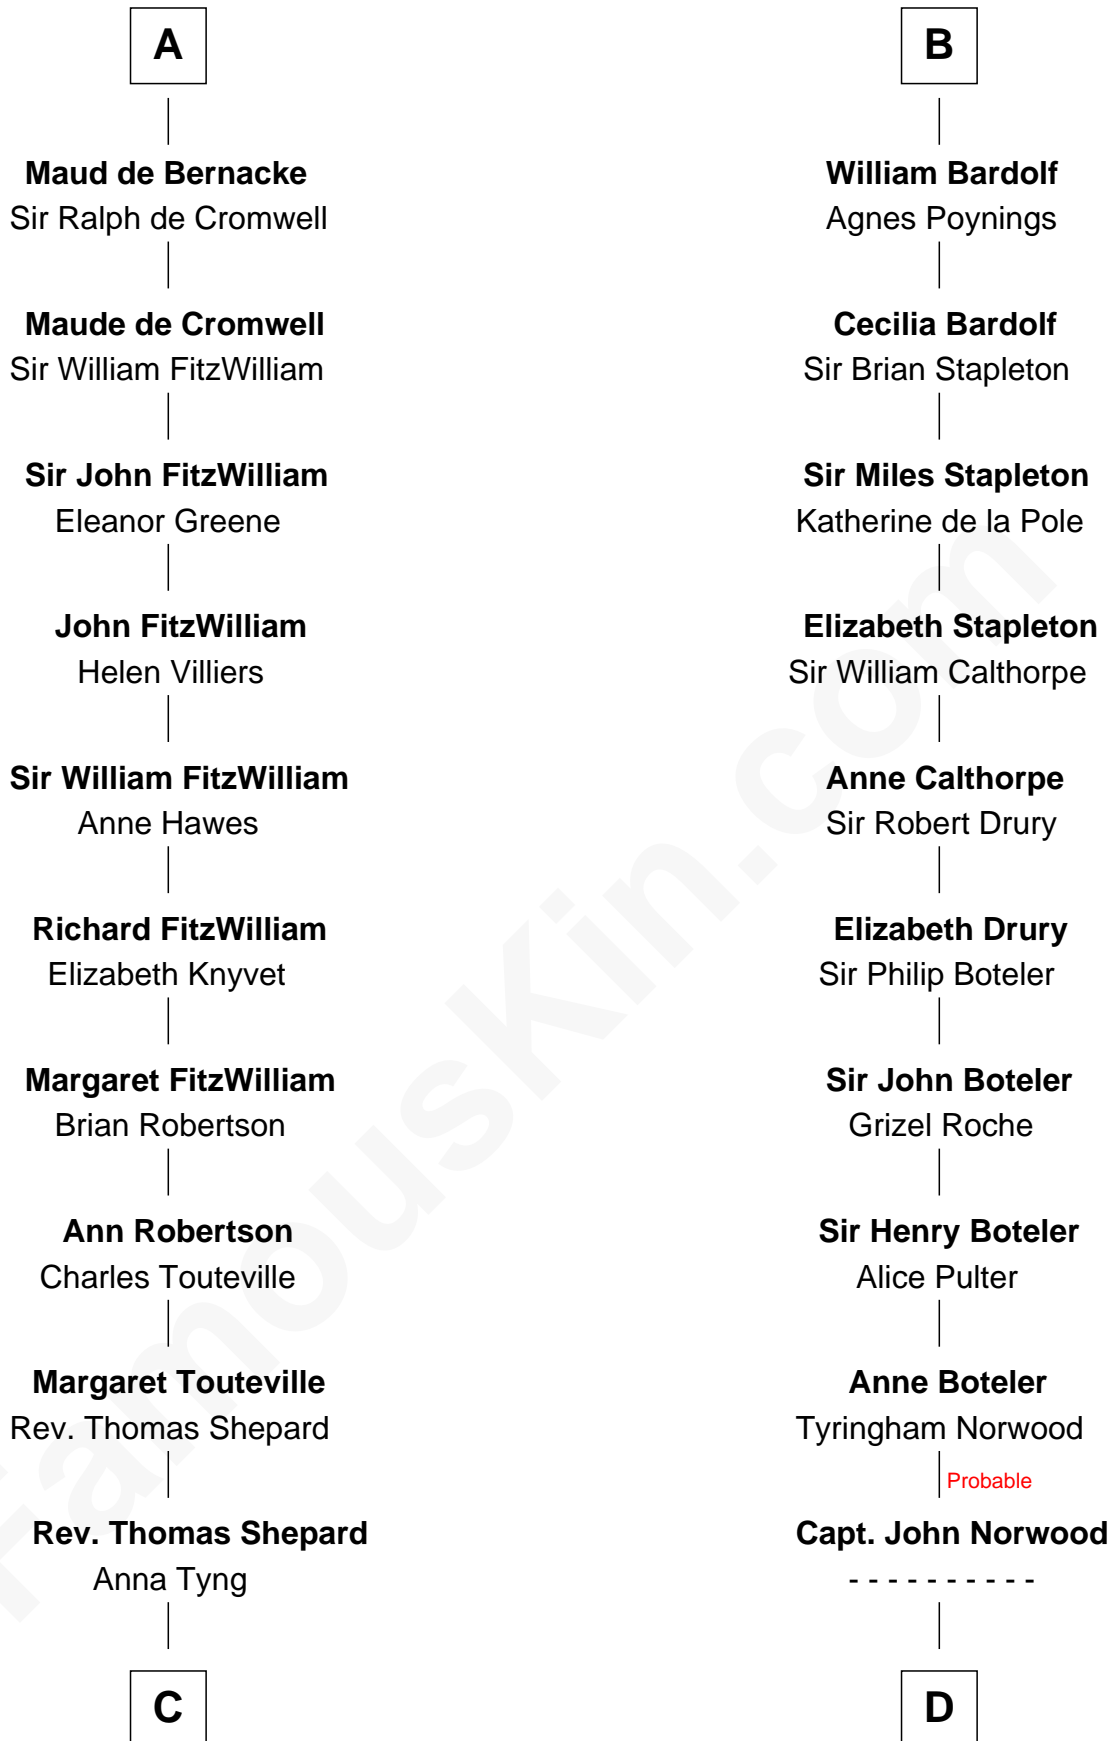

FamousKin.com Relationship Chart of

John Quincy Adams

6th U.S. President

21st cousin of

Charles Carnan Ridgely

15th Governor of Maryland

Sir Ranulf de Gernons

Maud of Gloucester